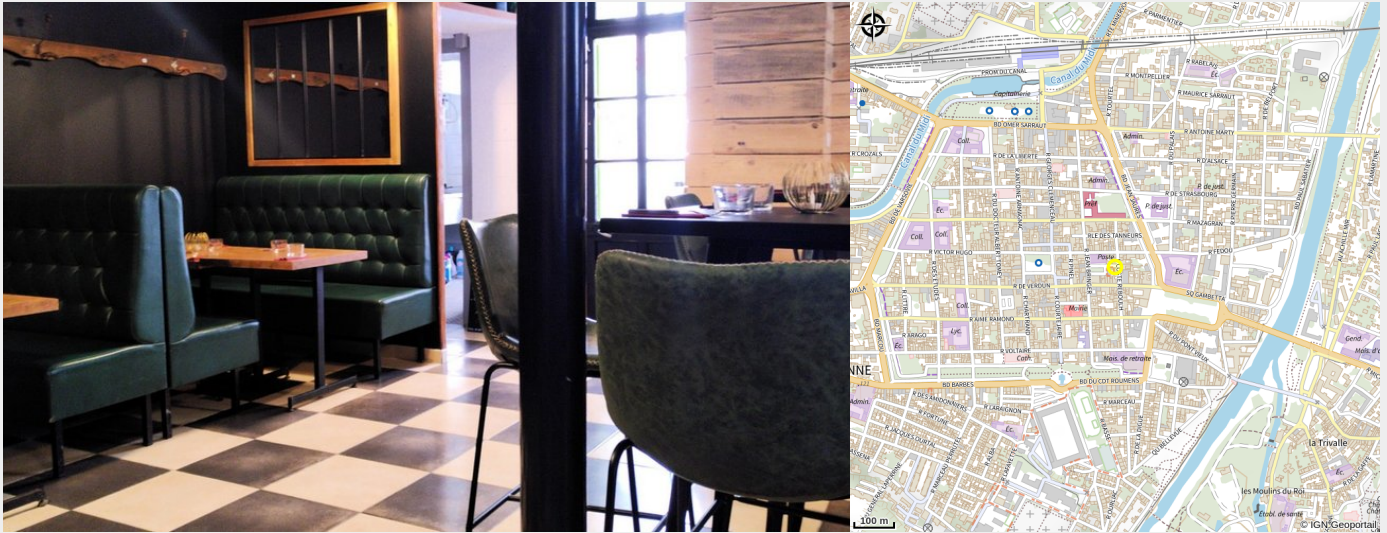

AU PETIT CARCA

Canal du midi

Attribution : AU PETIT-CARCA-1 (BSdM - ADT de l'Aude)

Useful information

Category : Restaurants

Description

Restaurant / Bar / Tapas ... local products in the heart of the Bastide. Young atmosphere and musical evenings.