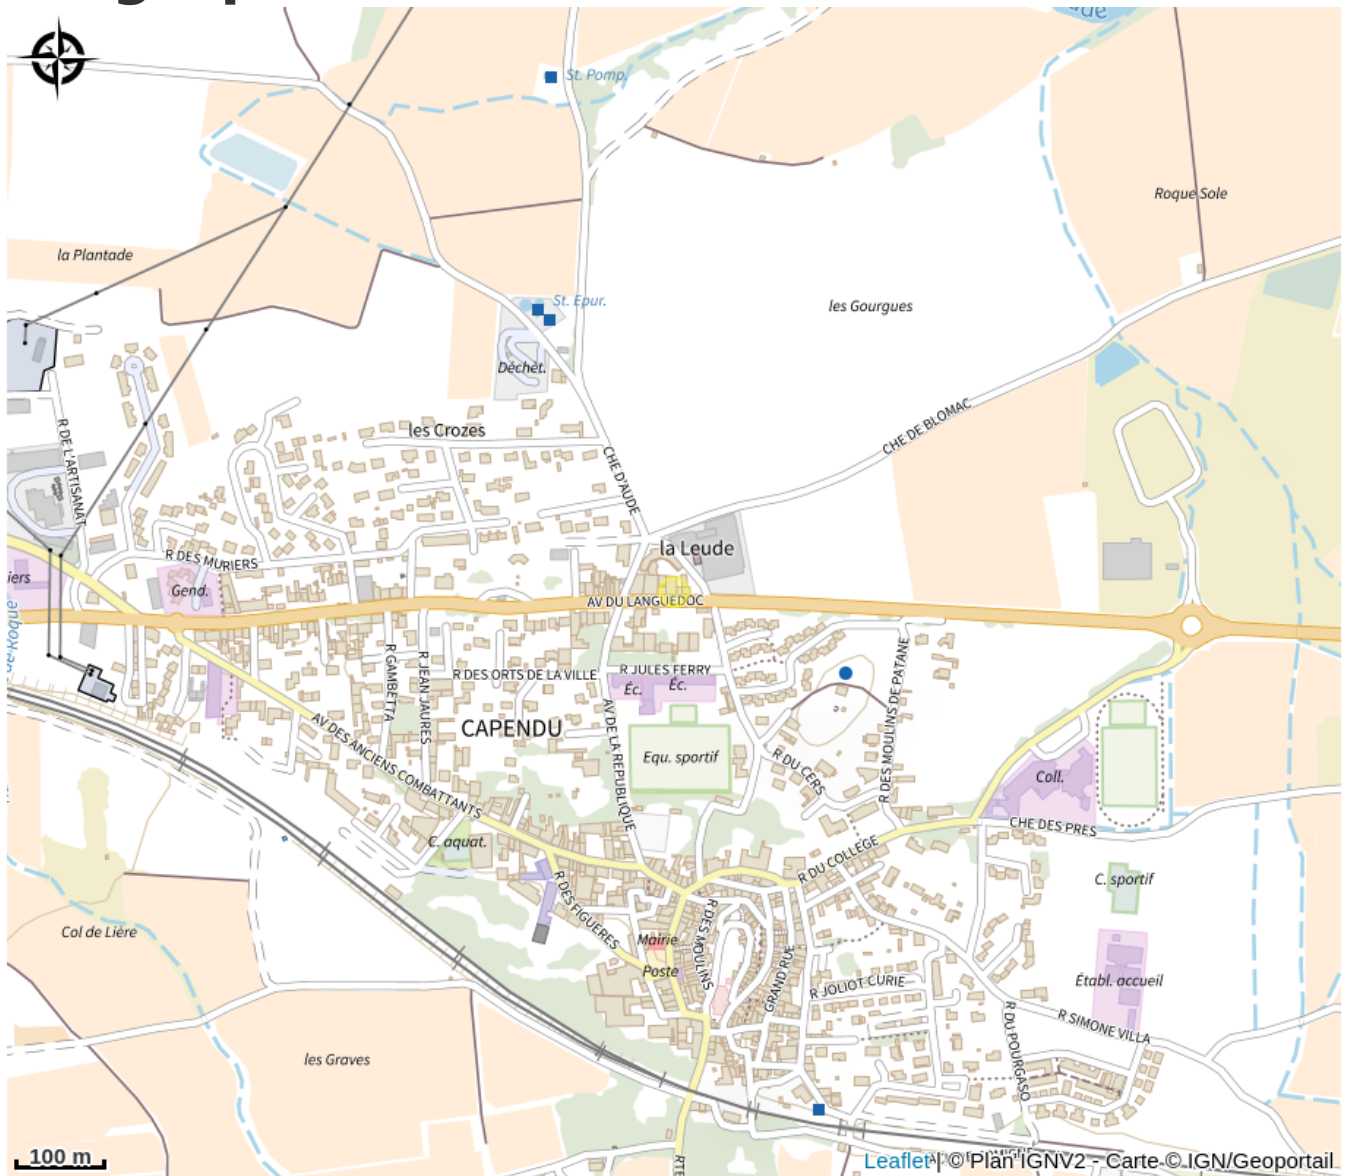

Geographical location