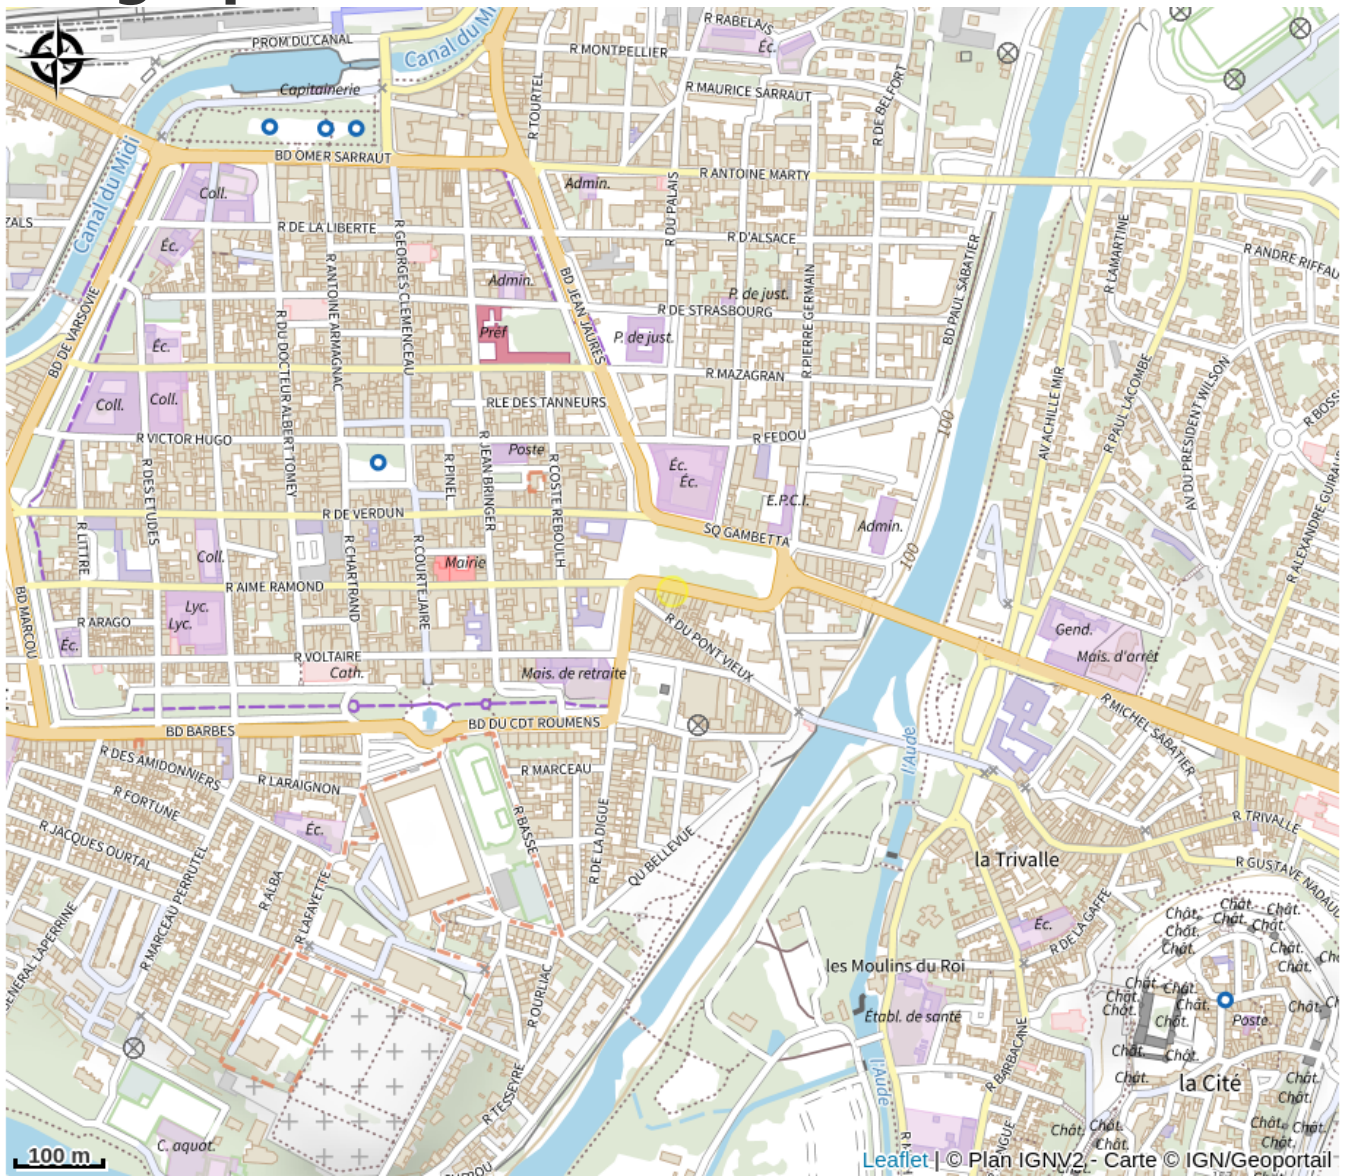

MIYAGI

Canal du midi

Attribution : tis - 1

Useful information

Category : Restaurants

Description

Restaurant Miyagi, restaurant Japonaise traditionnel, Cave a Saké & Spiritueux, Salon de Thé

Geographical location

11000 CARCASSONNE