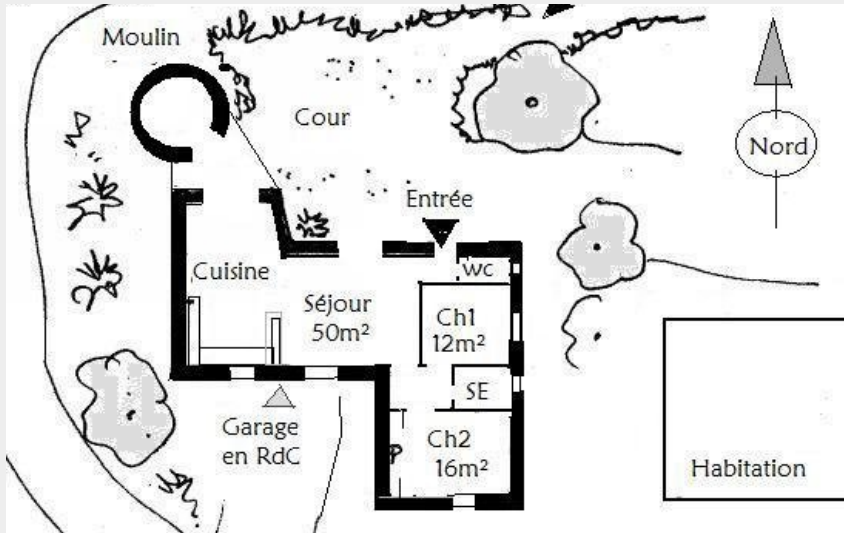

LE MOULIN DE CORNEILLE

Canal du midi

Useful information

Category : Accommodation

Type : Rental Accommodation

Description

On a single floor, with a big living room-kitchen-bar with dishwasher, the gîte gives onto a big courtyard terrace. 2 bedrooms with 1 double bed and 2 single beds, 1 cot. Shower room with washing machine. Separate toilet. Electric heating. Sheets provided and cleaning included. Garage.