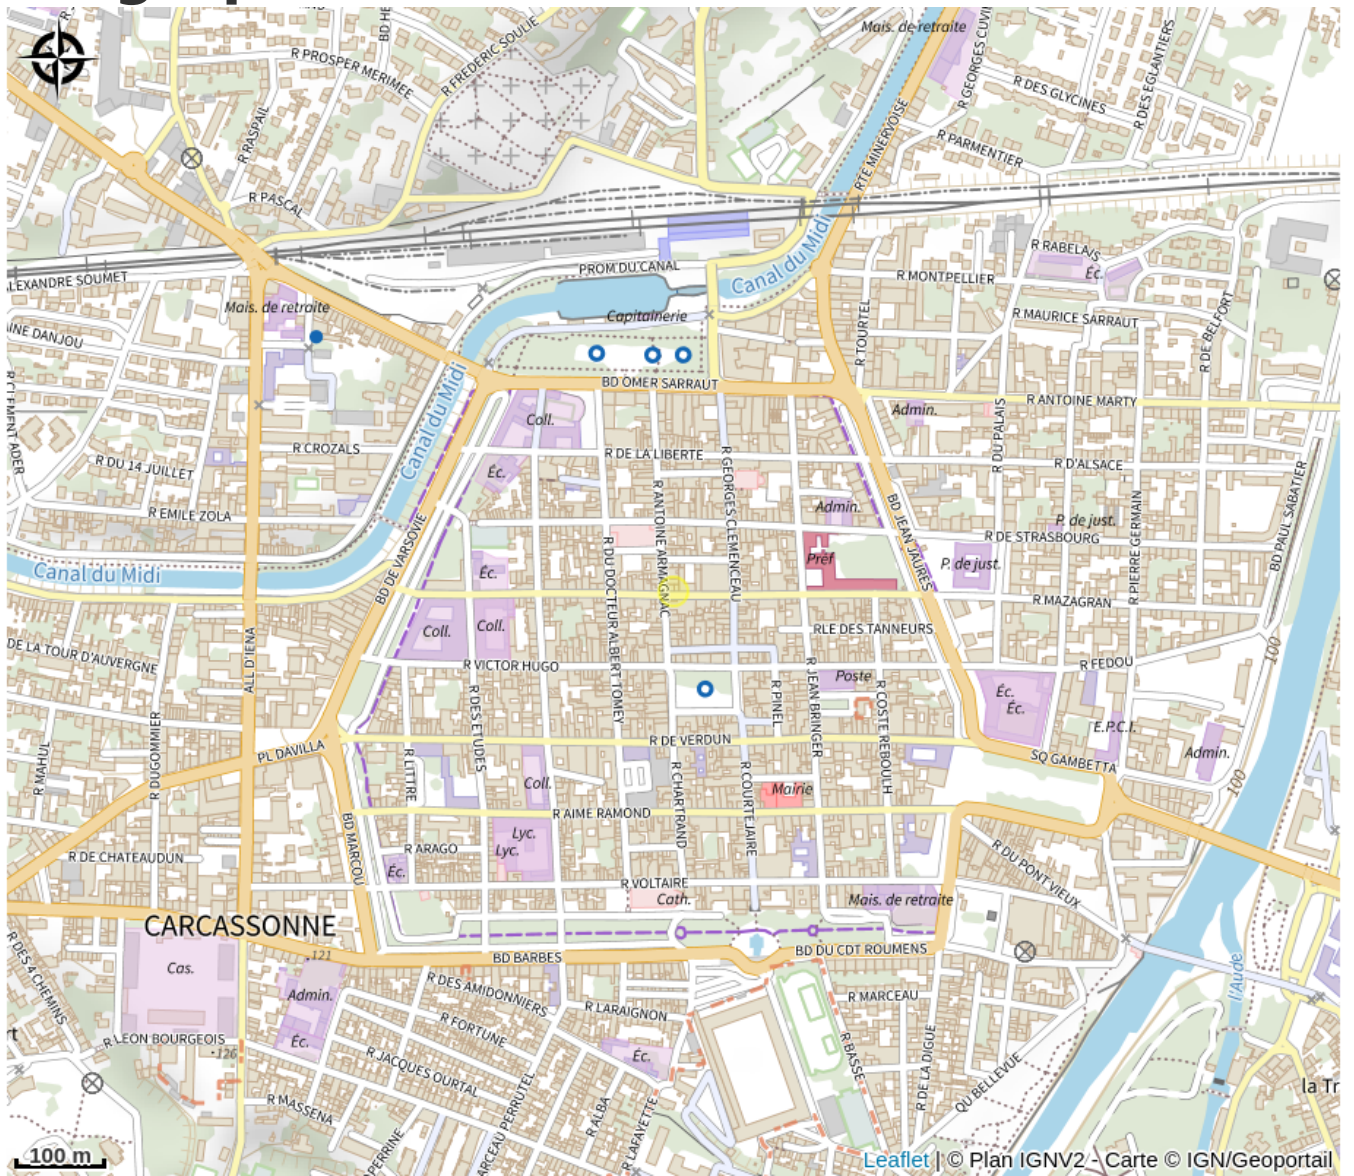

Geographical location