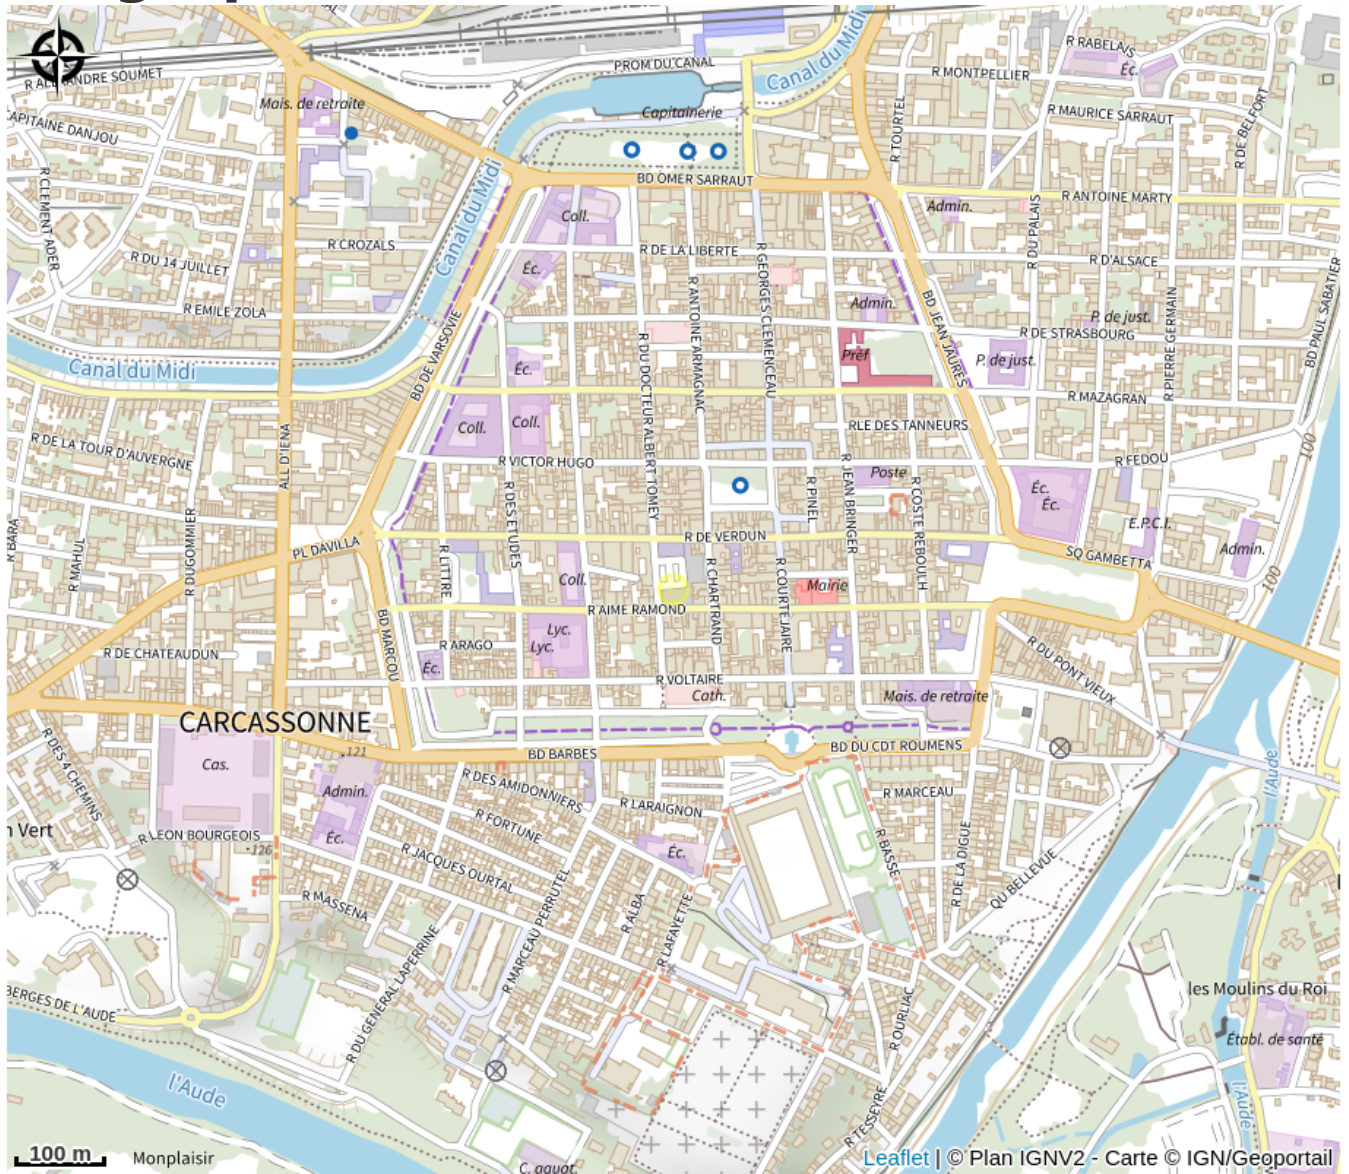

Geographical location