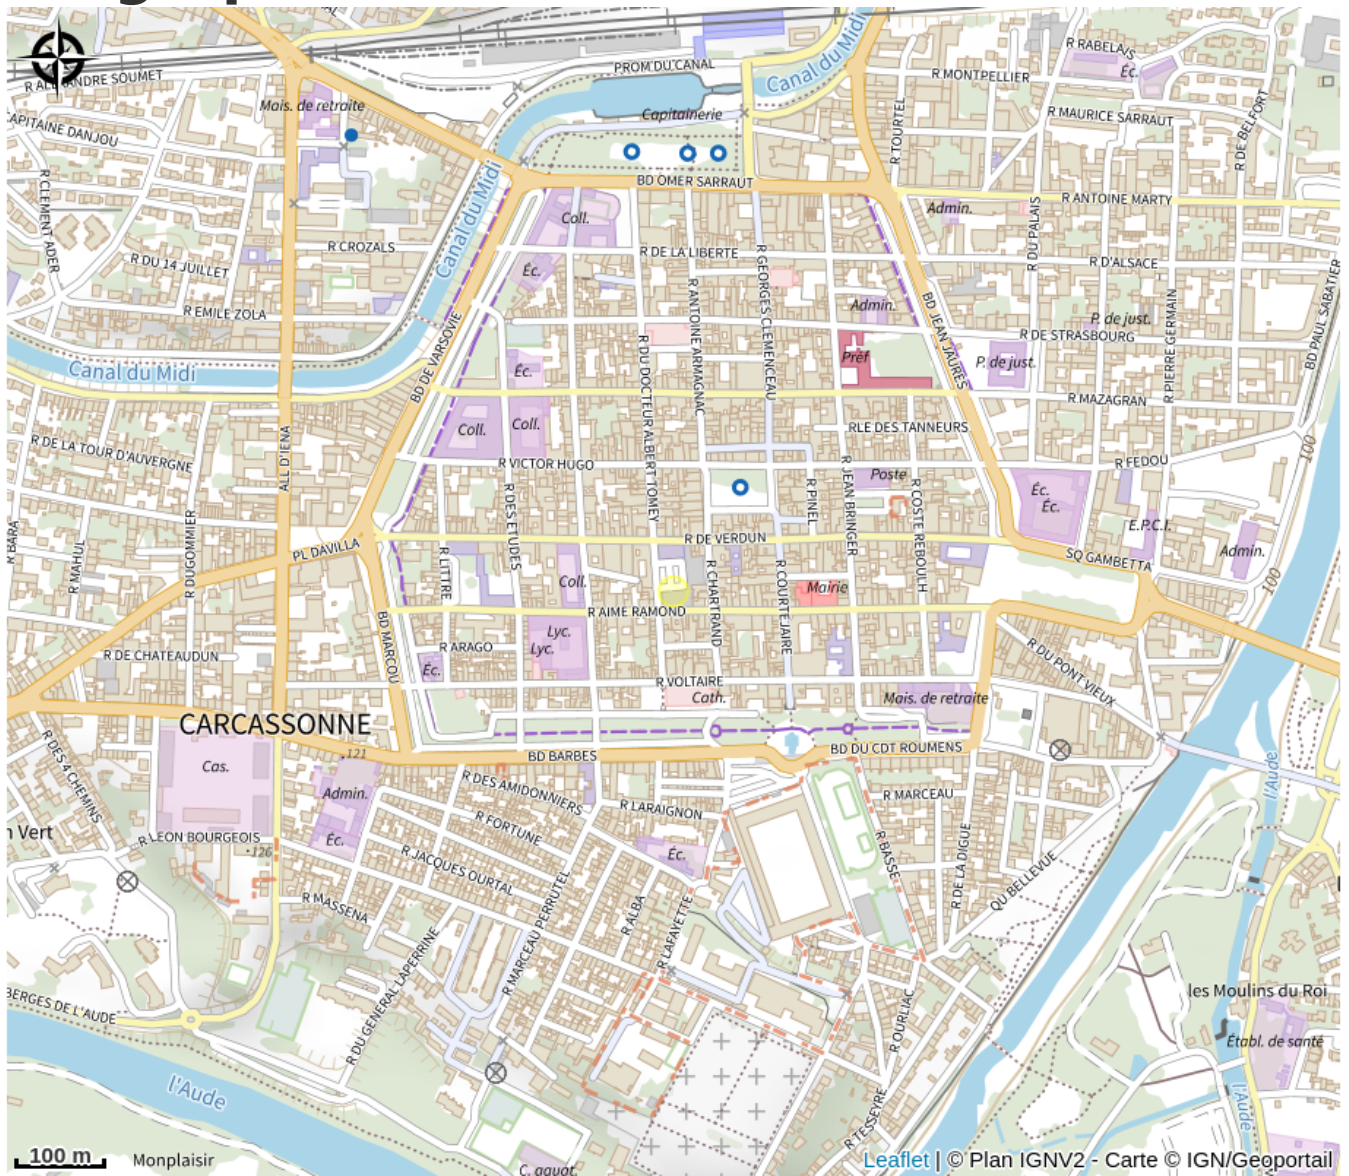

Geographical location