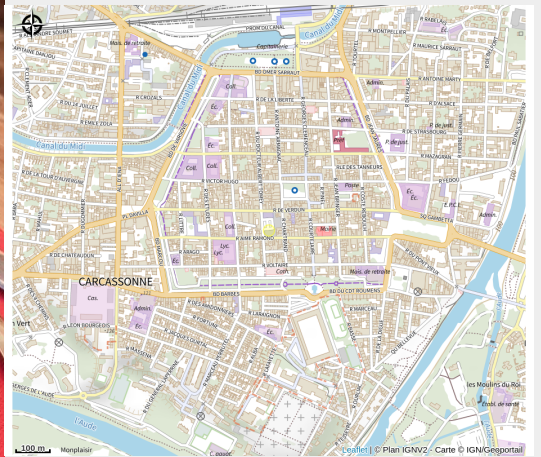

LE COMPTOIR DE LOLO

Canal du midi

Attribution : LE COMPTOIR DE LOLO-2 (BSdM - ADT Aude)

Useful information

Category : Restaurants

Description

A good idea: eat under the Halles Prosper Montagné! Bistro atmosphere at the counter of Lolo... Sitting at a table, standing or at the counter. The slate offers the dishes of the moment: from fish and chips to rib steak, beef tartare or croque-madame... as well as a small selection of dessert... All accompanied by a glass of local wine.