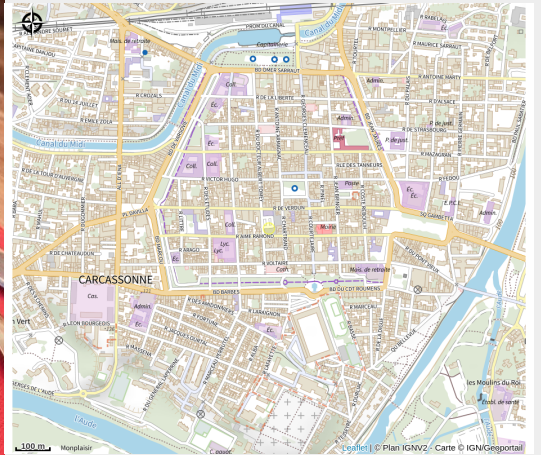

LE COMPTOIR DE LOLO

Canal du midi

Attribution : LE COMPTOIR DE LOLO-2 (BSdM - ADT Aude)

Useful information

Category : Restaurants

Description

A good idea: eat under the Halles Prosper Montagné! Bistro atmosphere at the counter of Lolo... Sitting at a table, standing or at the counter. The slate offers the dishes of the moment: from fish and chips to rib steak, beef tartare or croque-madame... as well as a small selection of dessert... All accompanied by a glass of local wine.