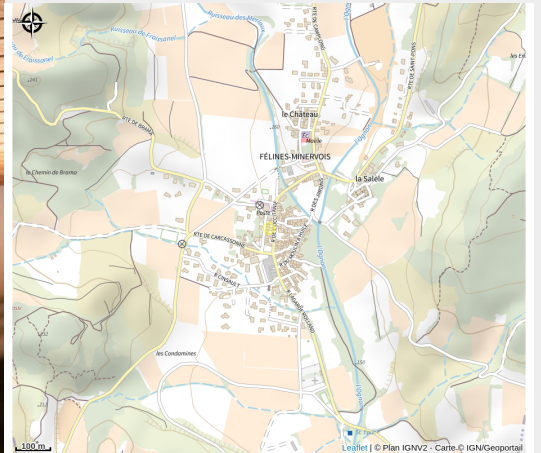

# CHÂTEAU MARIS

Minervois

Attribution : Caveau Chateau Maris (© jade production amc)

## Useful information

Category : Wine cellars and local produce

Label : Vignobles et Découvertes, Agriculture Biologique, Qualité Sud de France, Qualité Tourisme

# Description

Château Maris extends over 45 hectares in the heart of the Minervois. Here, nature is a vocation! Respecting the ecosystem, preserving the environment and producing quality wines is a commitment. Biodynamic viticulture, 100% vegetal cellar, certified wines, make it a unique and singular vineyard, a must!

# Geographical location