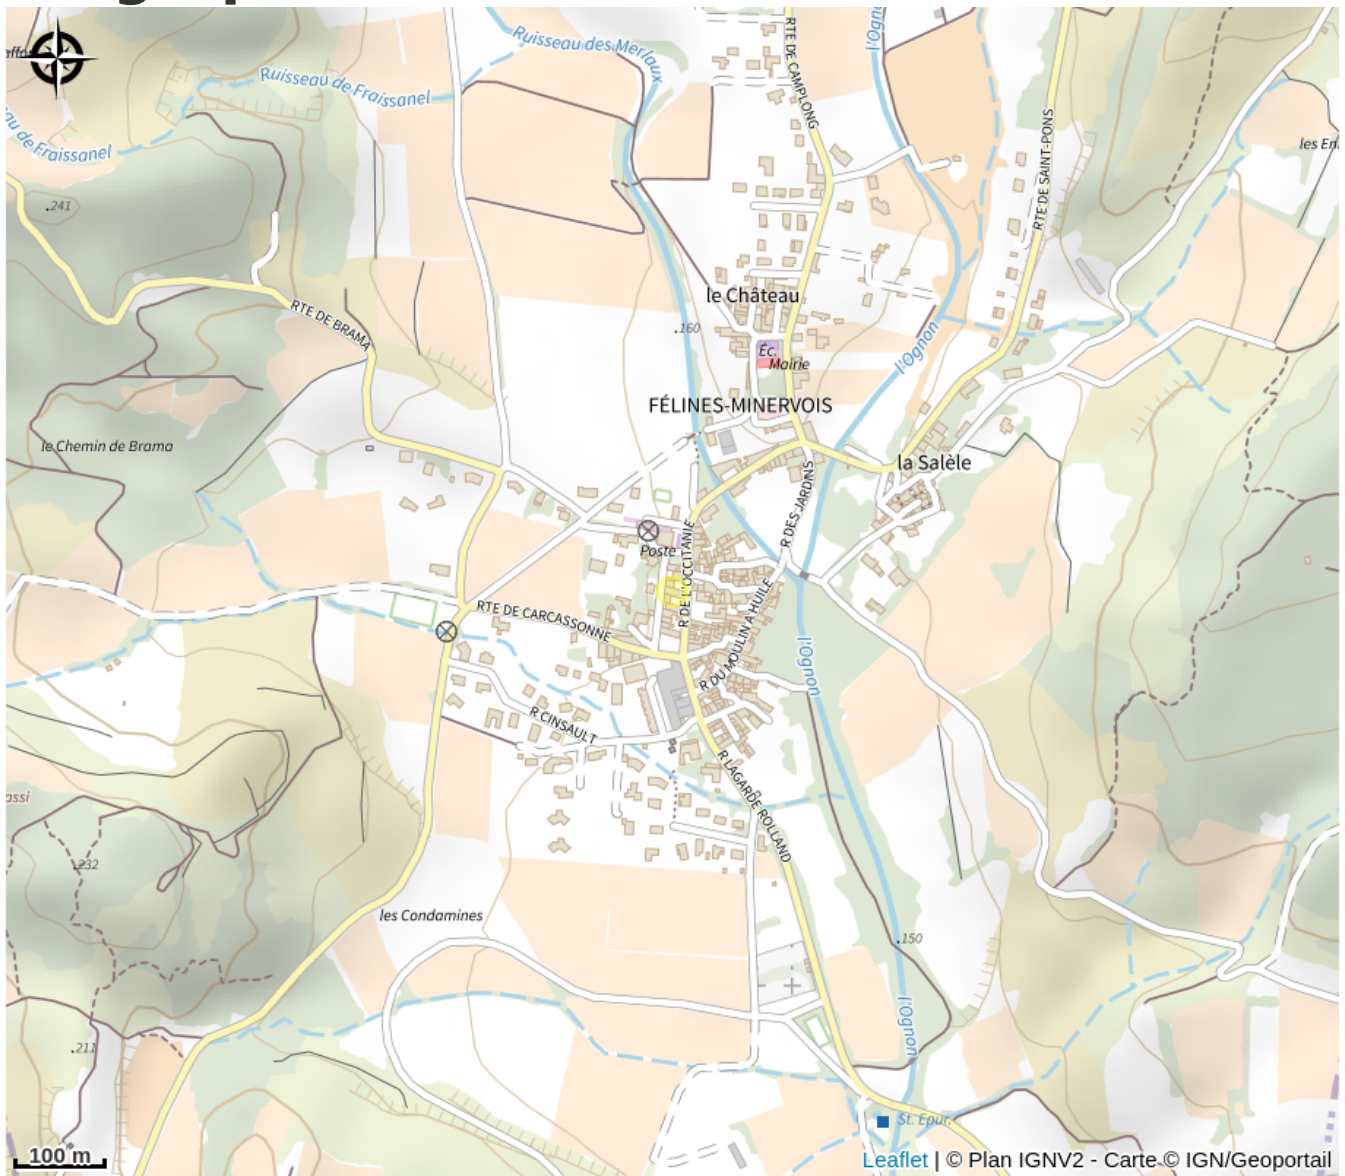

# Description

Château Maris extends over 45 hectares in the heart of the Minervois. Here, nature is a vocation! Respecting the ecosystem, preserving the environment and producing quality wines is a commitment. Biodynamic viticulture, 100% vegetal cellar, certified wines, make it a unique and singular vineyard, a must!

# Geographical location