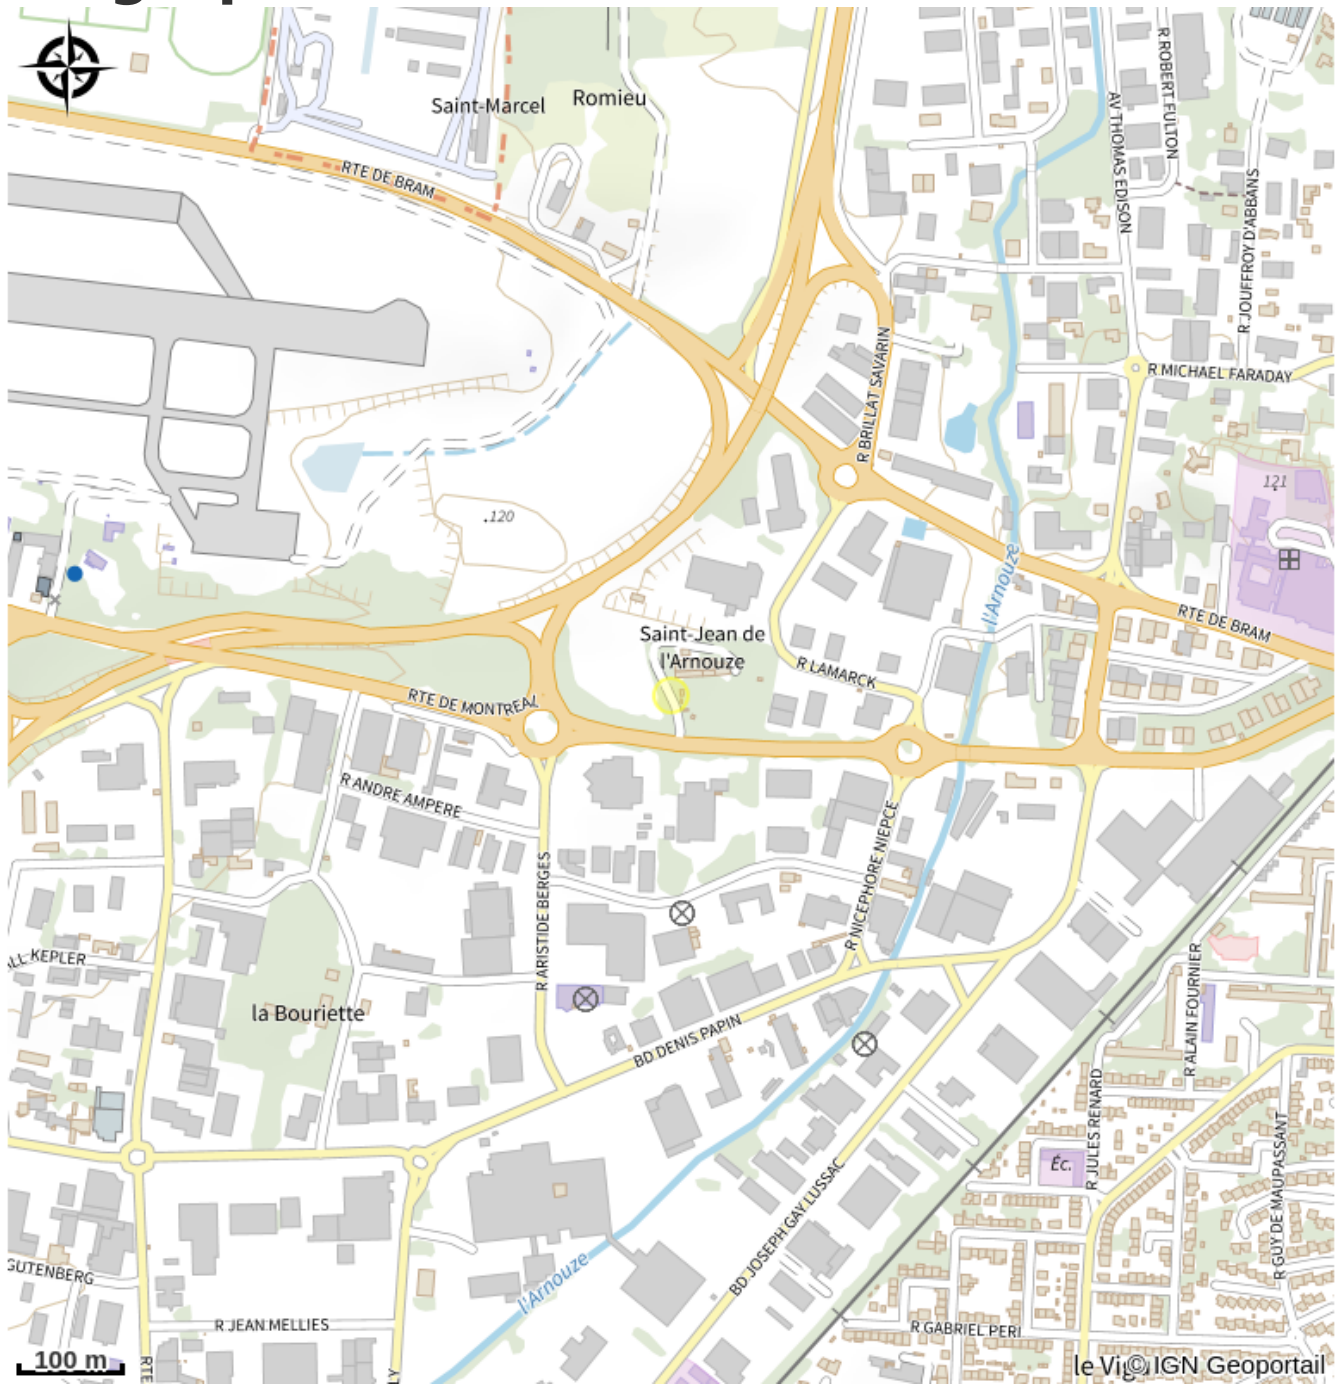

L'ENVOL

Canal du midi

Attribution : l'envol carcassonne2 (L'ENVOL)

Useful information

Category : Restaurants

Description

Restaurant open from Monday to Friday for lunch, evenings and weekends by reservation. Atypical setting overlooking the tarmac of Carcassonne airport.

Geographical location

All useful information

Contact

Téléphone portable :

+33 6 72 28 49 46

Page Facebook :

<https://www.facebook.com/profile.php?id=100077420306073>

Adresse :