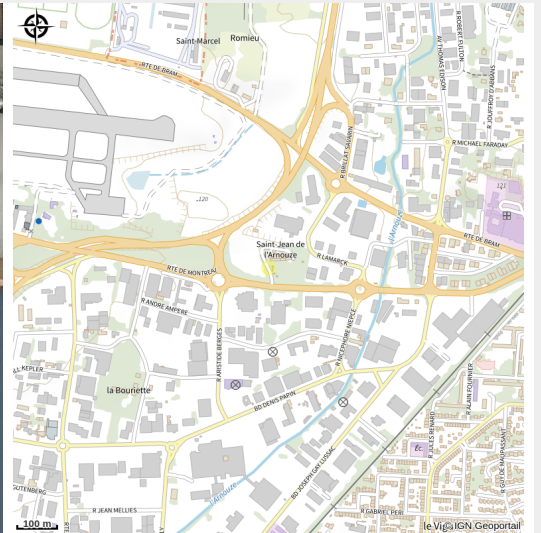

L'ENVOL

Canal du midi

Attribution : l'envol carcassonne2 (L'ENVOL)

Useful information

Category : Restaurants

Description

Restaurant open from Monday to Friday for lunch, evenings and weekends by reservation. Atypical setting overlooking the tarmac of Carcassonne airport.

Geographical location

All useful information

Contact

Téléphone portable :

+33 6 72 28 49 46

Page Facebook :

<https://www.facebook.com/profile.php?id=100077420306073>

Adresse :