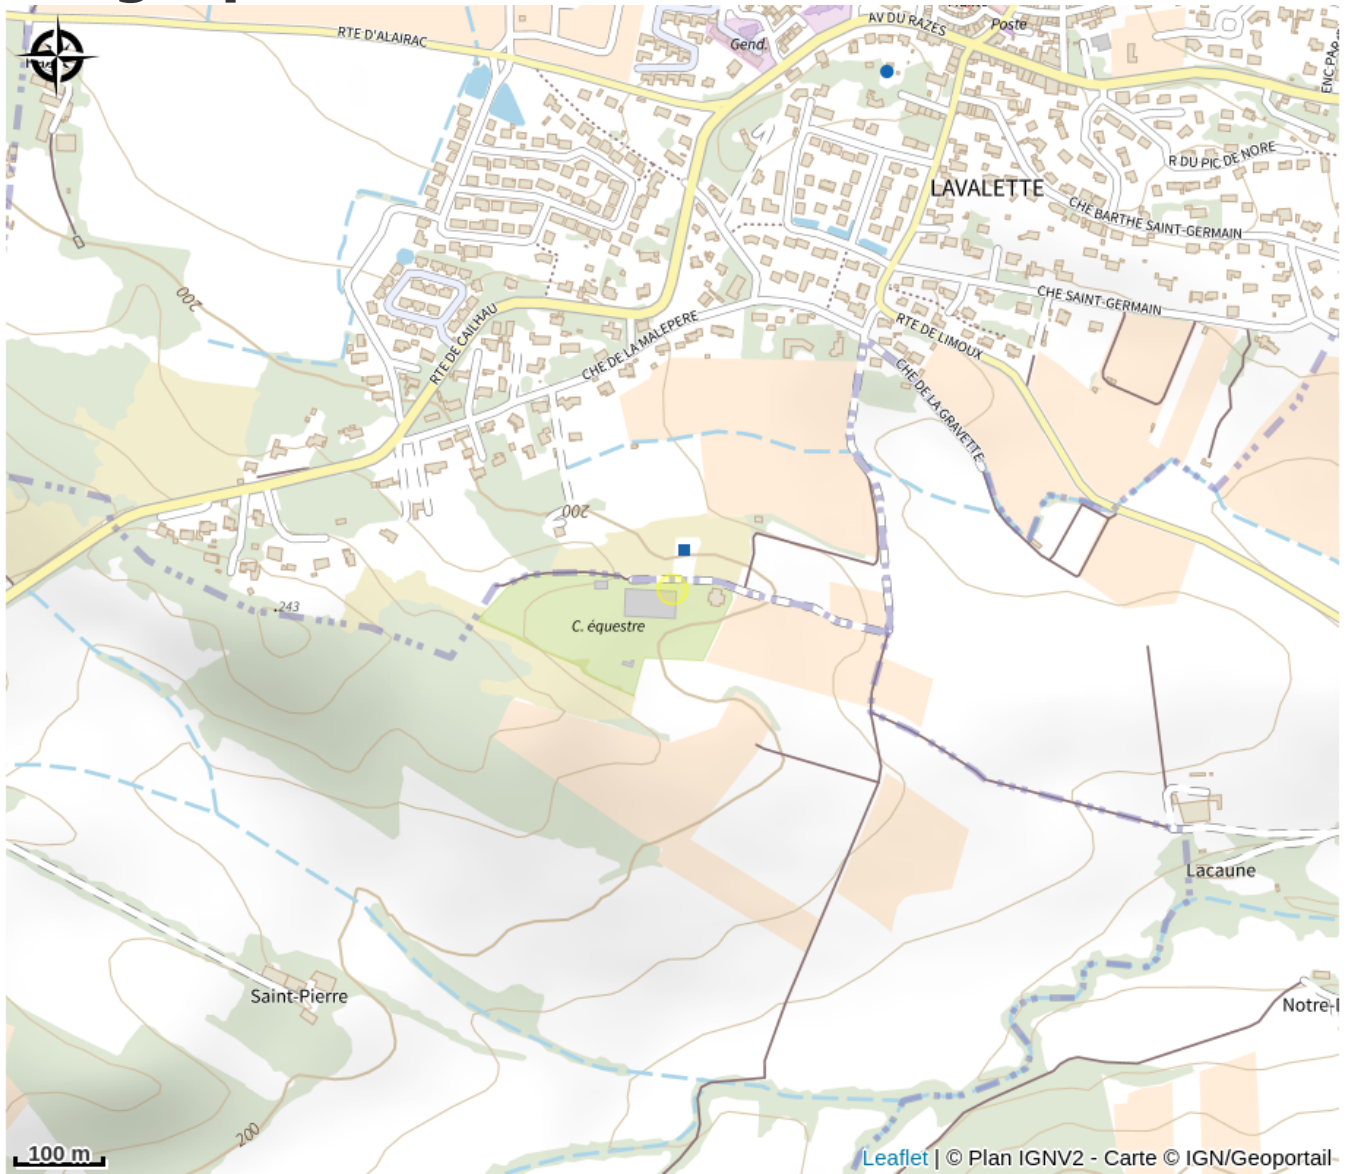

Geographical location