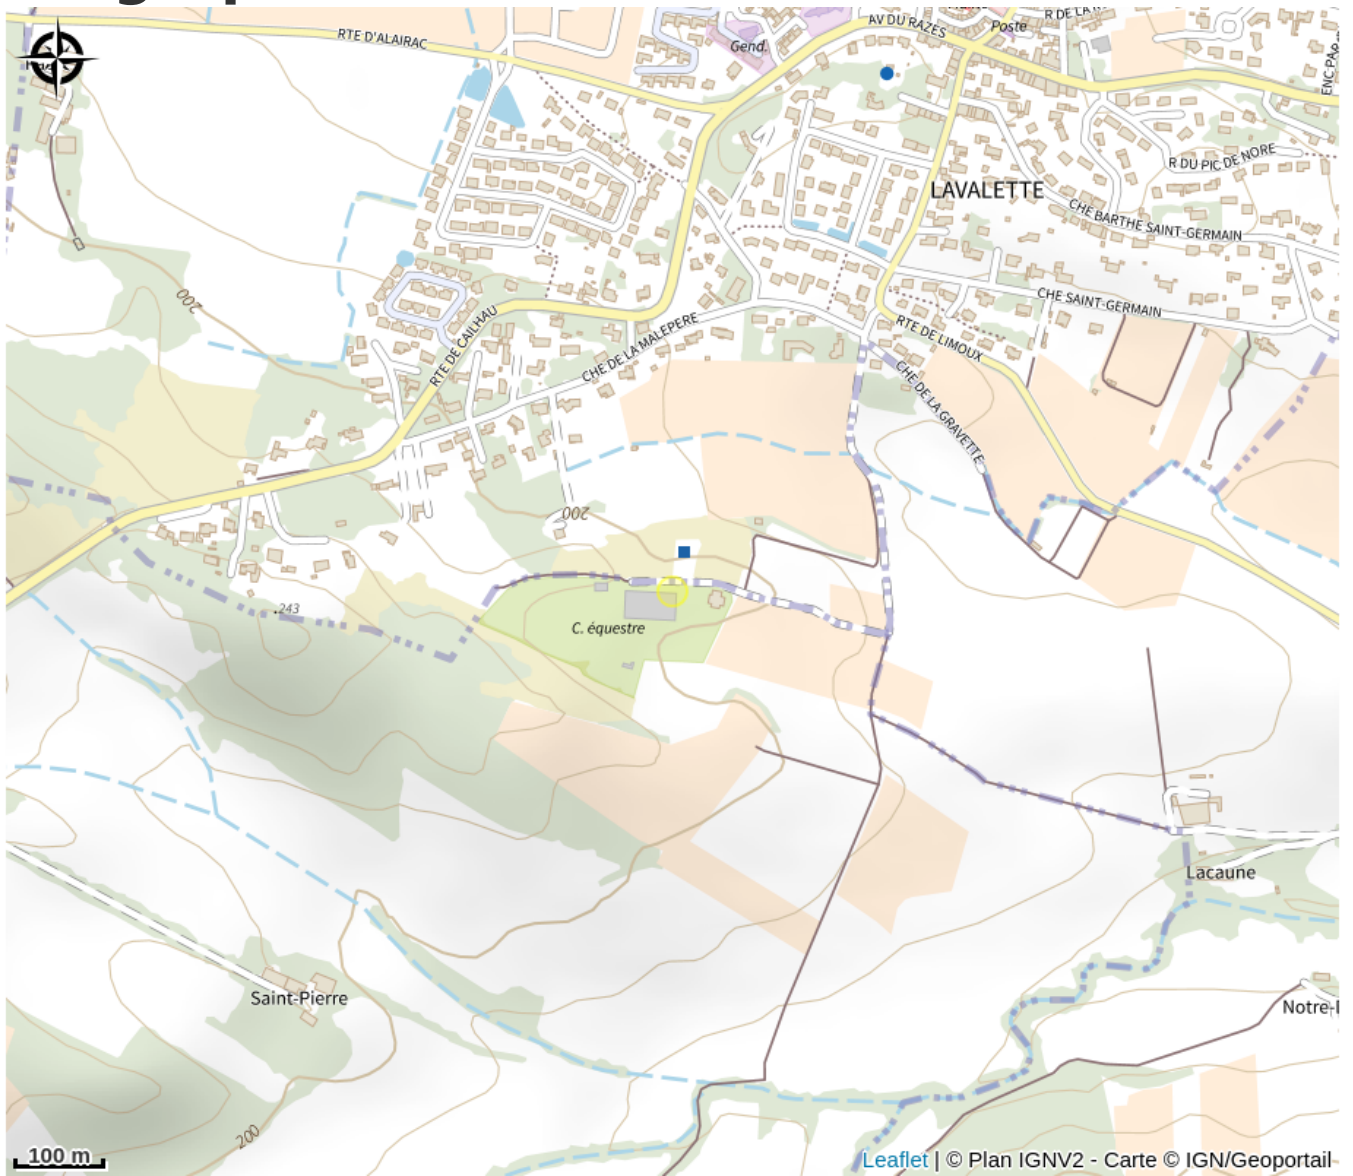

Geographical location