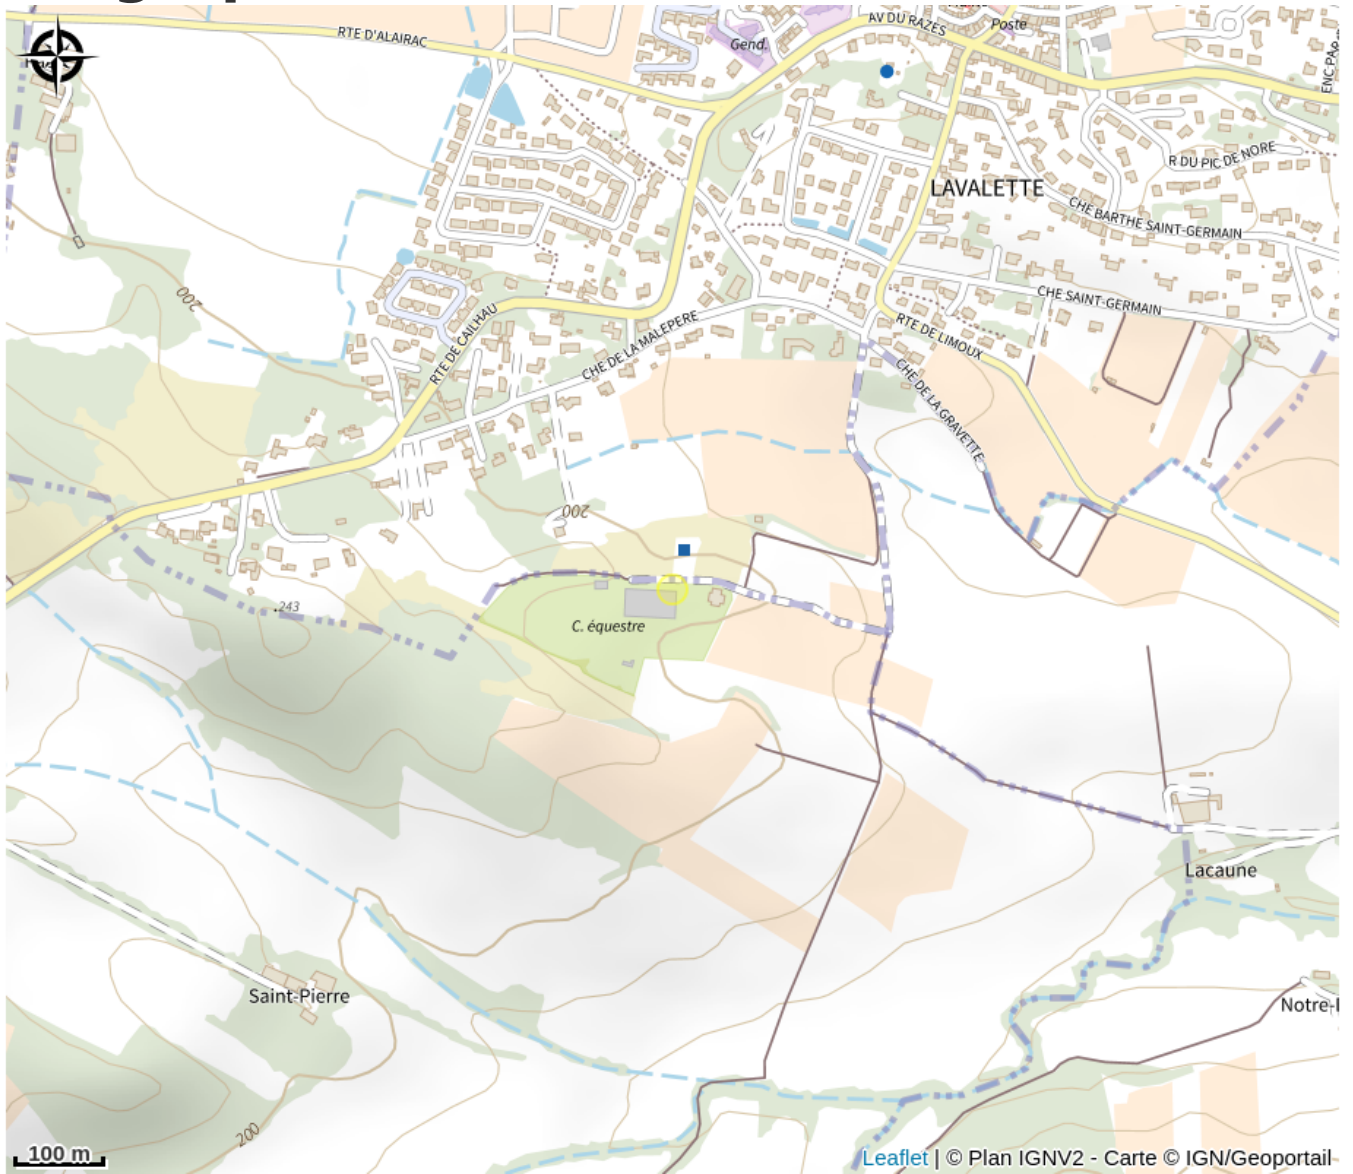

Geographical location