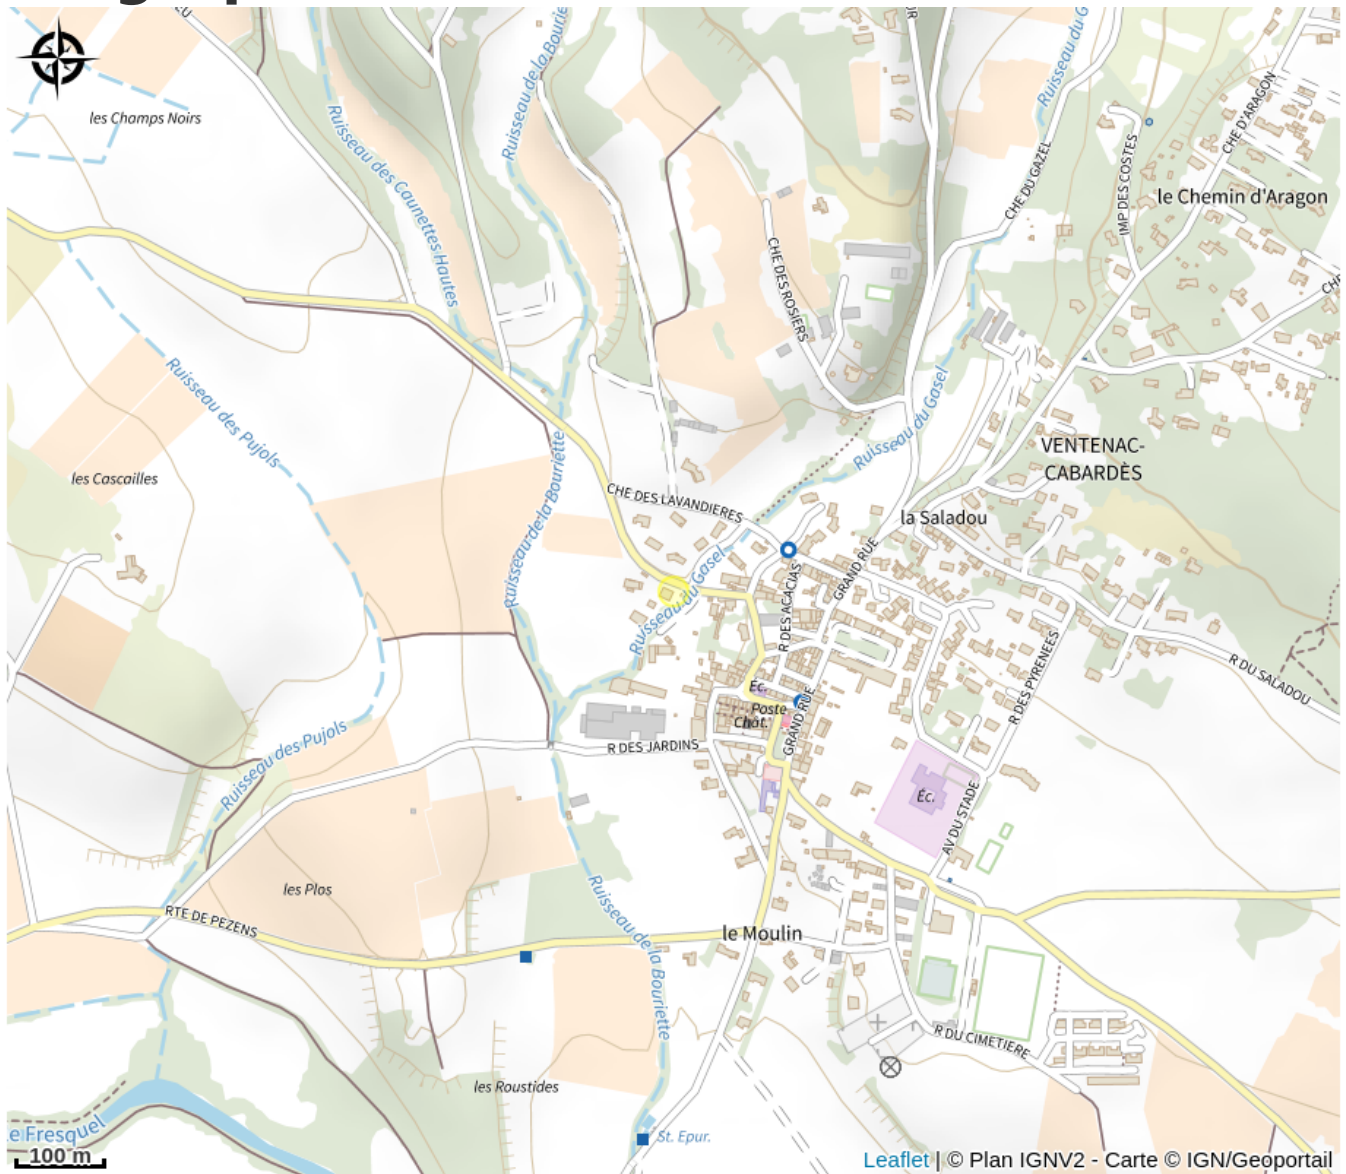

Geographical location