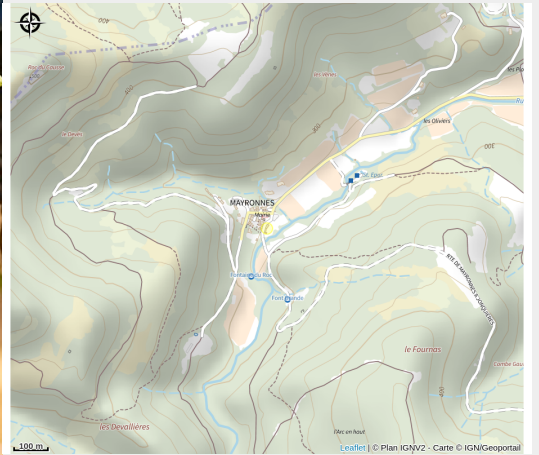

CLOS MADOURNEILLE

Val de Dagne

Attribution : RAISIN (mbc-2016)

Useful information

Category : Wine cellars and local produce

Geographical location

All useful information

Contact