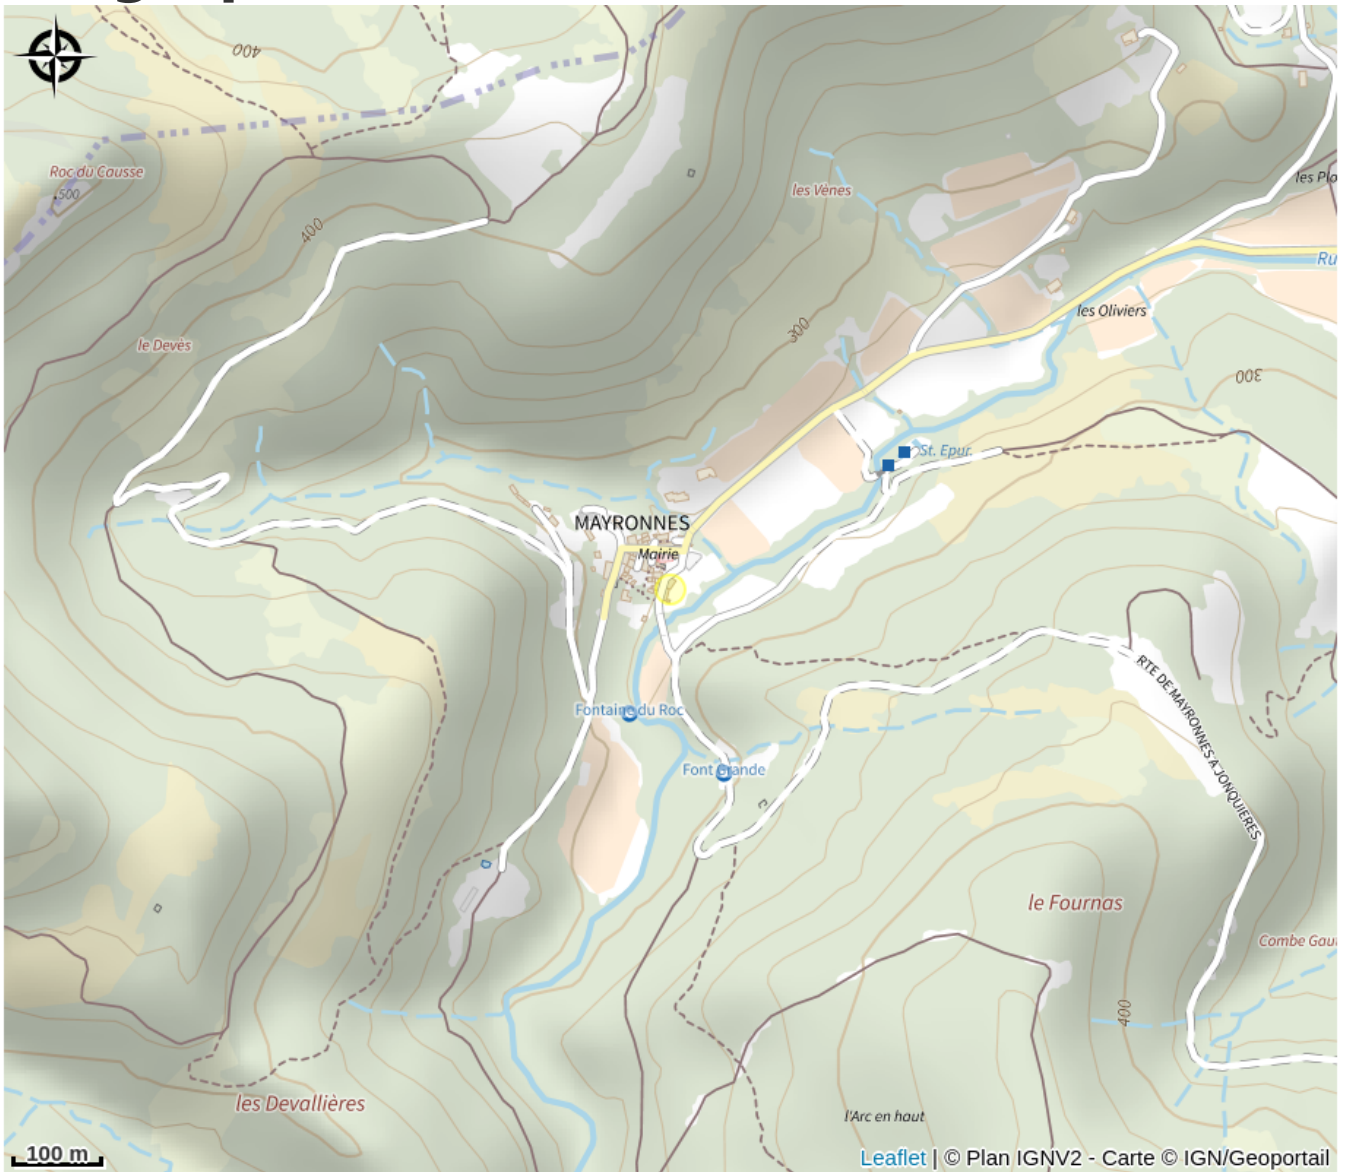

CLOS MADOURNEILLE

Val de Dagne

Attribution : RAISIN (mbc-2016)

Useful information

Category : Wine cellars and local produce

Geographical location

All useful information

Contact