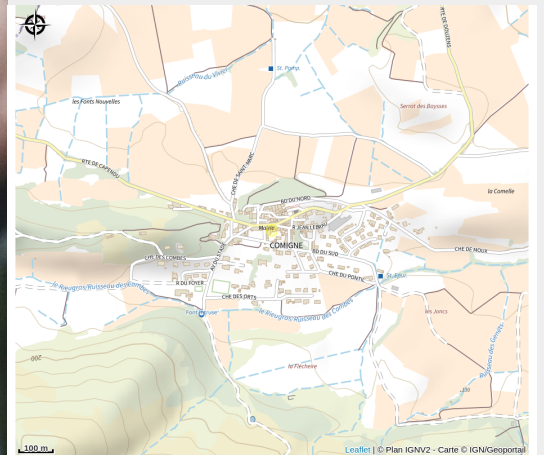

CHATEAU PRIEURE DE BUBAS

Alaric

Attribution : RAISIN GRAPPE

Useful information

Category : Wine cellars and local produce

Geographical location

All useful information

Contact