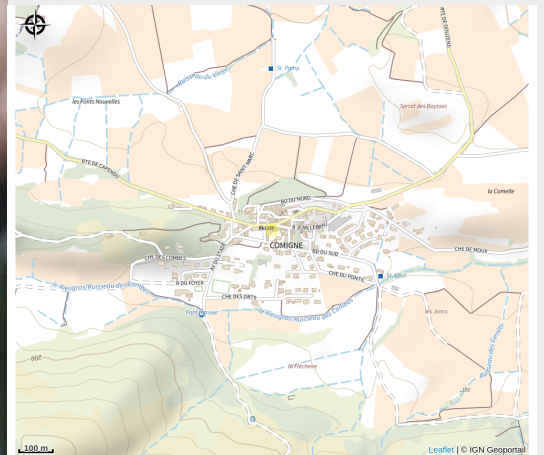

CHATEAU PRIEURE DE BUBAS

Alaric

Attribution : RAISIN GRAPPE

Useful information

Category : Wine cellars and local produce

Geographical location

All useful information

Contact