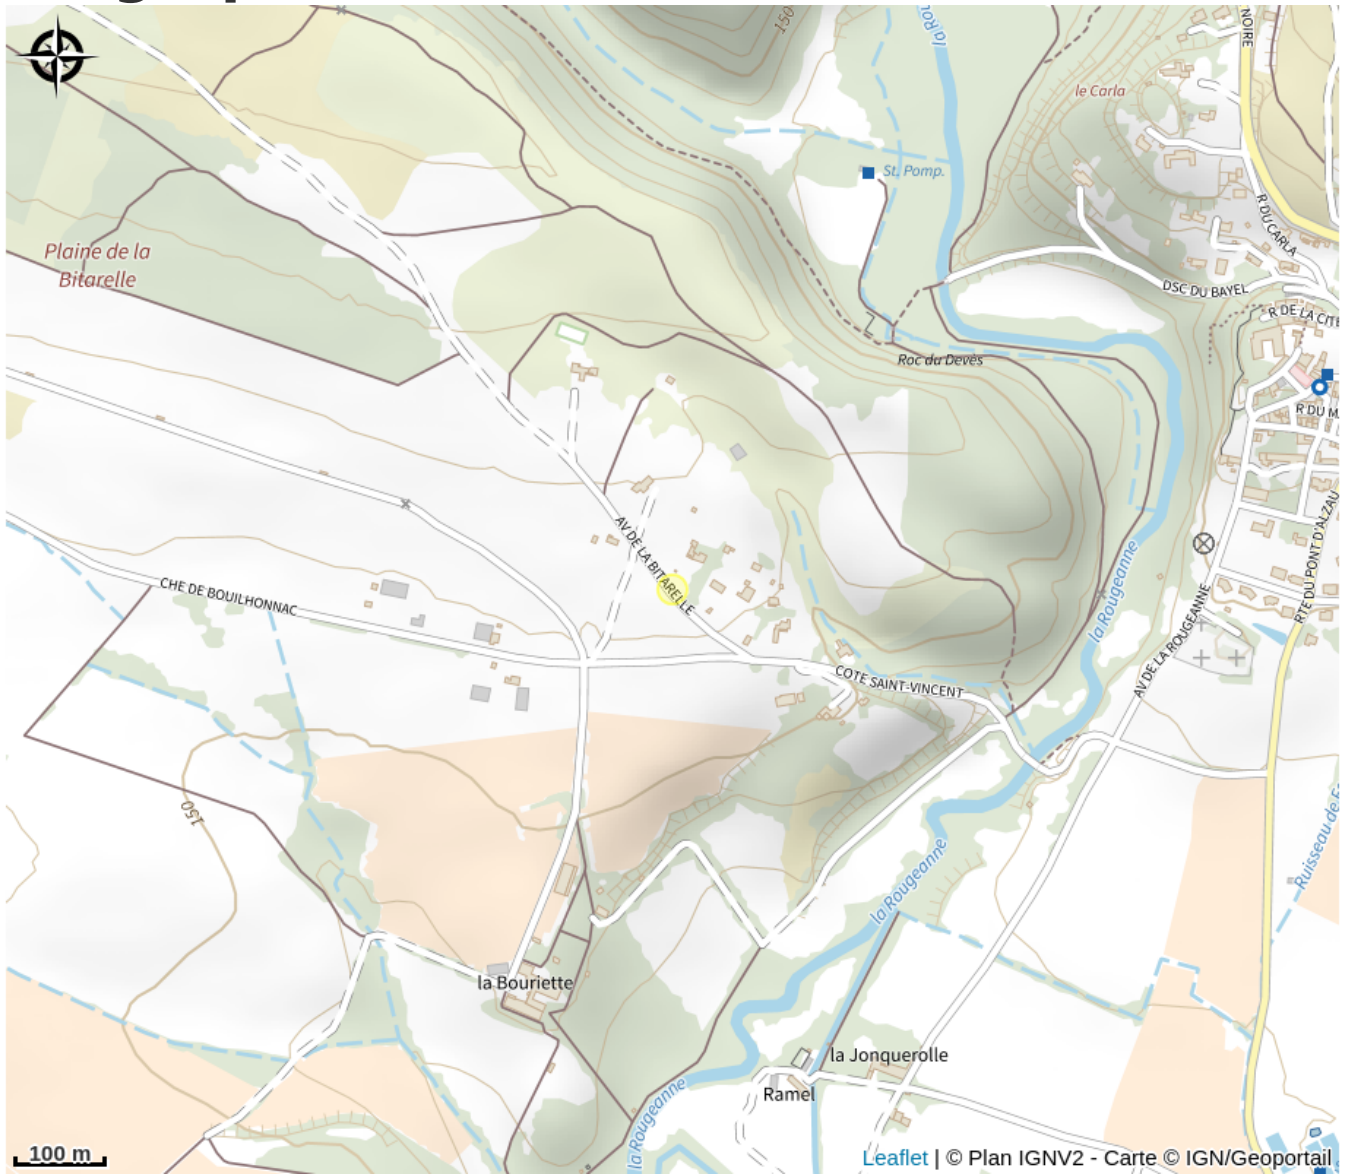

Geographical location