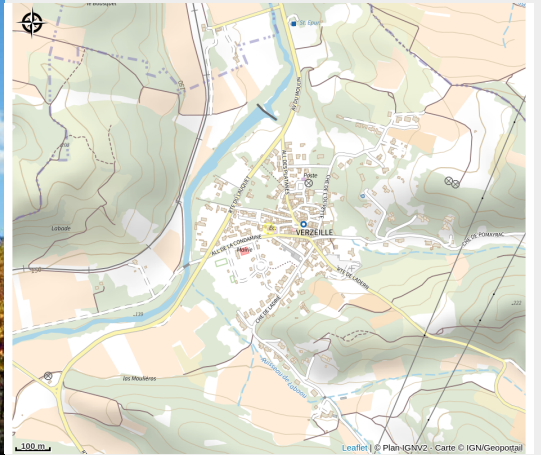

DOMAINE SAINTE MARIE DES PINS

Carcassonnais

Attribution : Domaine Sainte Marie des Pins (1)

Useful information

Category : Wine cellars and local produce

Label : Agriculture Biologique

Description

The estate is located 15 km from the medieval city of Carcassonne, overlooking the small village of Verzeille. The 28 hectares of vineyards, olive groves, orchards, pine forests and scrubland create a beautiful, balanced landscape. Our entire estate has been farmed organically since 1998. We pay a great deal of respect to the different phases of the moon in our work and take great care to listen to our land. We have been working biodynamically for over a year. The winery is open throughout the year, Monday to Saturday, 8.00 am to 12.30 pm and 1.30 pm to 7.30 pm. Calling ahead will ensure that we are there for you (we are often in our vineyards).

Geographical location

All useful information

Contact

Monsieur et Madame GAYZARD

Téléphone fixe :

+33 4 68 69 48 24

Adresse :

11250 VERZEILLE