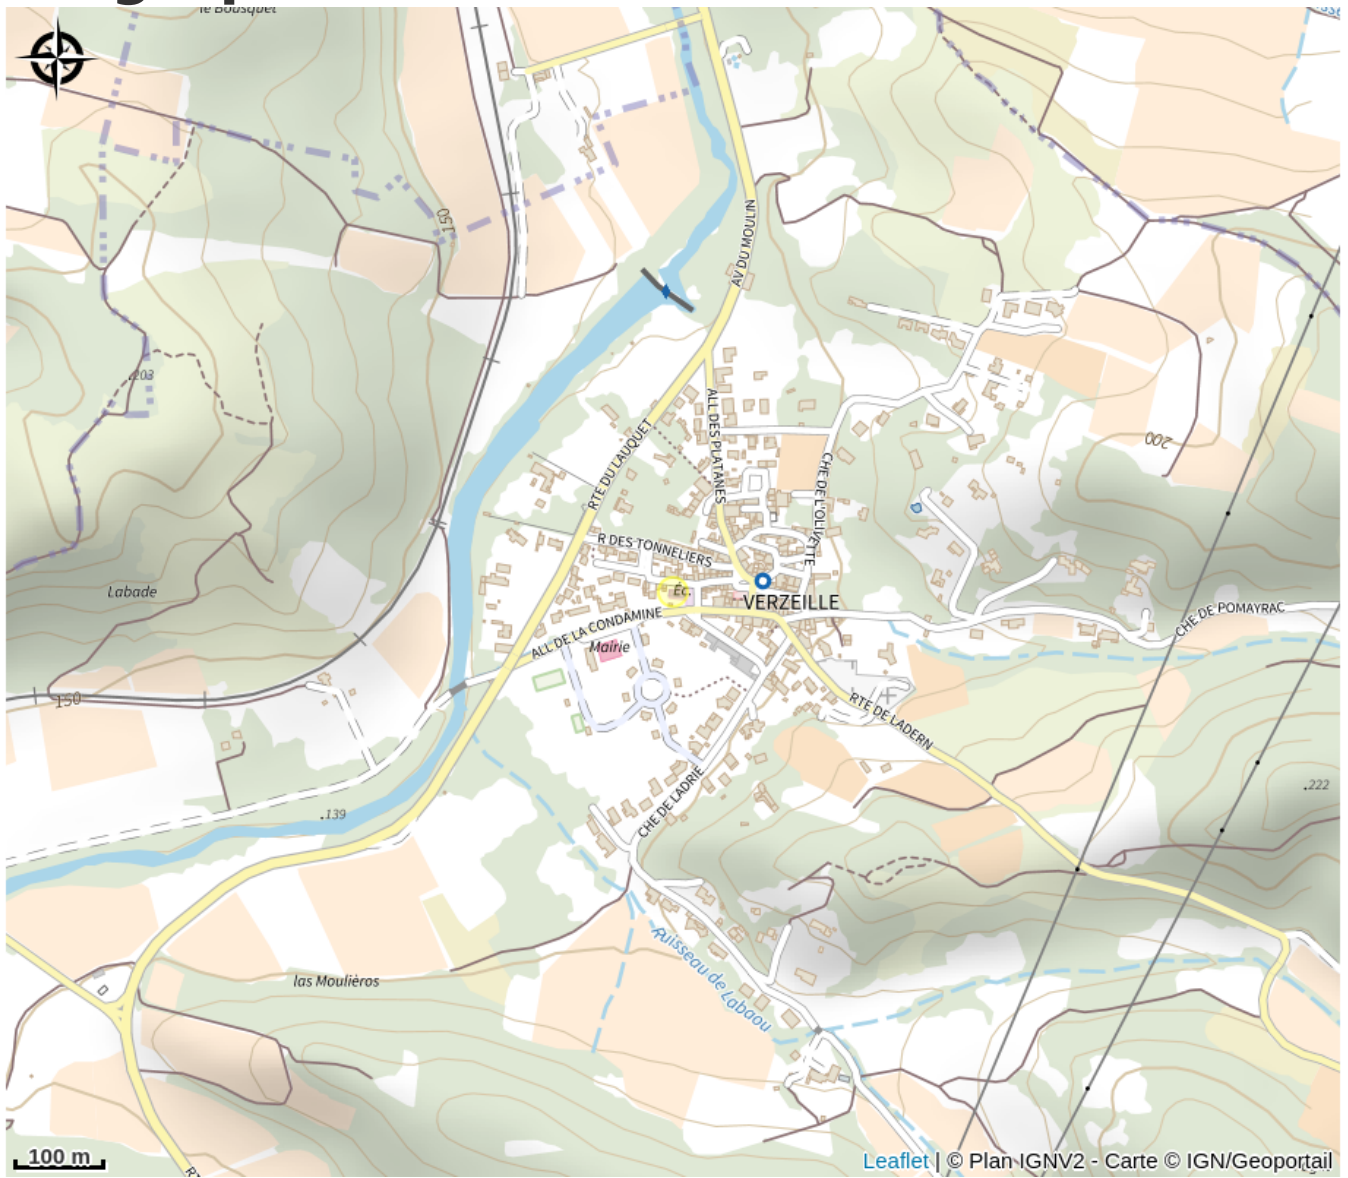

DOMAINE SAINTE MARIE DES PINS

Carcassonnais

Useful information

Category : Wine cellars and local produce

Label : Agriculture Biologique

Description

The estate is located 15 km from the medieval city of Carcassonne, overlooking the small village of Verzeille. The 28 hectares of vineyards, olive groves, orchards, pine forests and scrubland create a beautiful, balanced landscape. Our entire estate has been farmed organically since 1998. We pay a great deal of respect to the different phases of the moon in our work and take great care to listen to our land. We have been working biodynamically for over a year. The winery is open throughout the year, Monday to Saturday, 8.00 am to 12.30 pm and 1.30 pm to 7.30 pm. Calling ahead will ensure that we are there for you (we are often in our vineyards).

Geographical location

All useful information

Contact

Monsieur GAYZARD

Téléphone fixe :

+33 4 68 69 48 24

Adresse :

11250 VERZEILLE