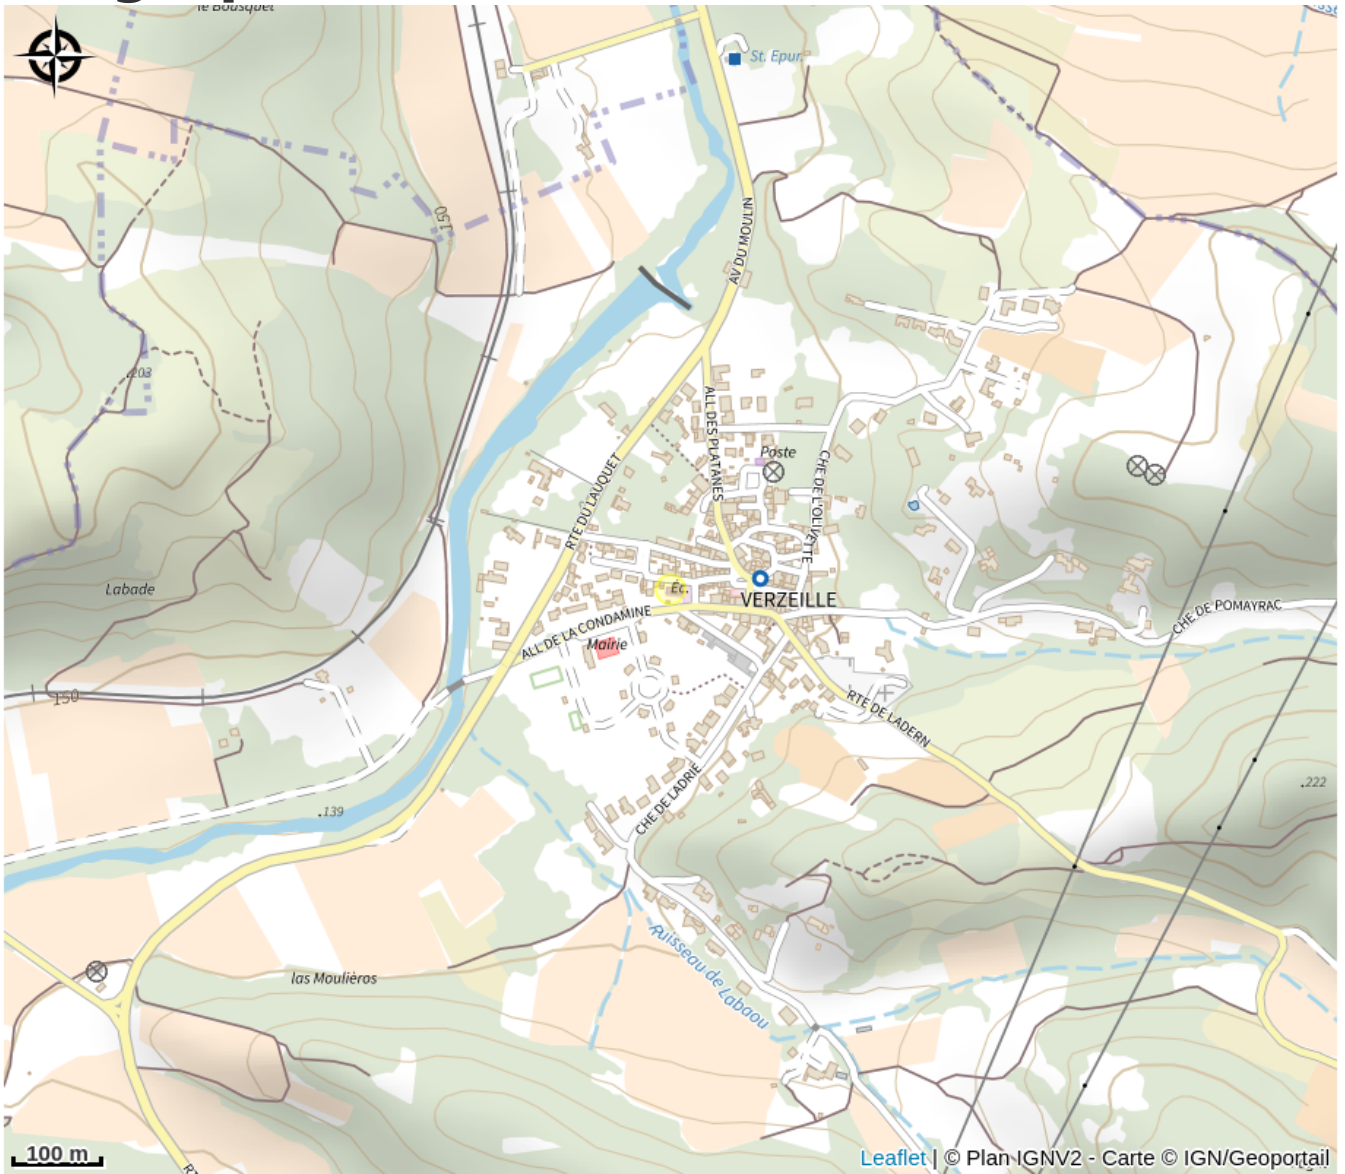

DOMAINE SAINTE MARIE DES PINS

Carcassonnais

Attribution : Domaine Sainte Marie des Pins (1)

Useful information

Category : Wine cellars and local produce

Label : Agriculture Biologique

Description

The estate is located 15 km from the medieval city of Carcassonne, overlooking the small village of Verzeille. The 28 hectares of vineyards, olive groves, orchards, pine forests and scrubland create a beautiful, balanced landscape. Our entire estate has been farmed organically since 1998. We pay a great deal of respect to the different phases of the moon in our work and take great care to listen to our land. We have been working biodynamically for over a year. The winery is open throughout the year, Monday to Saturday, 8.00 am to 12.30 pm and 1.30 pm to 7.30 pm. Calling ahead will ensure that we are there for you (we are often in our vineyards).

Geographical location

All useful information

Contact

Monsieur et Madame GAYZARD

Téléphone fixe :

+33 4 68 69 48 24

Adresse :

11250 VERZEILLE