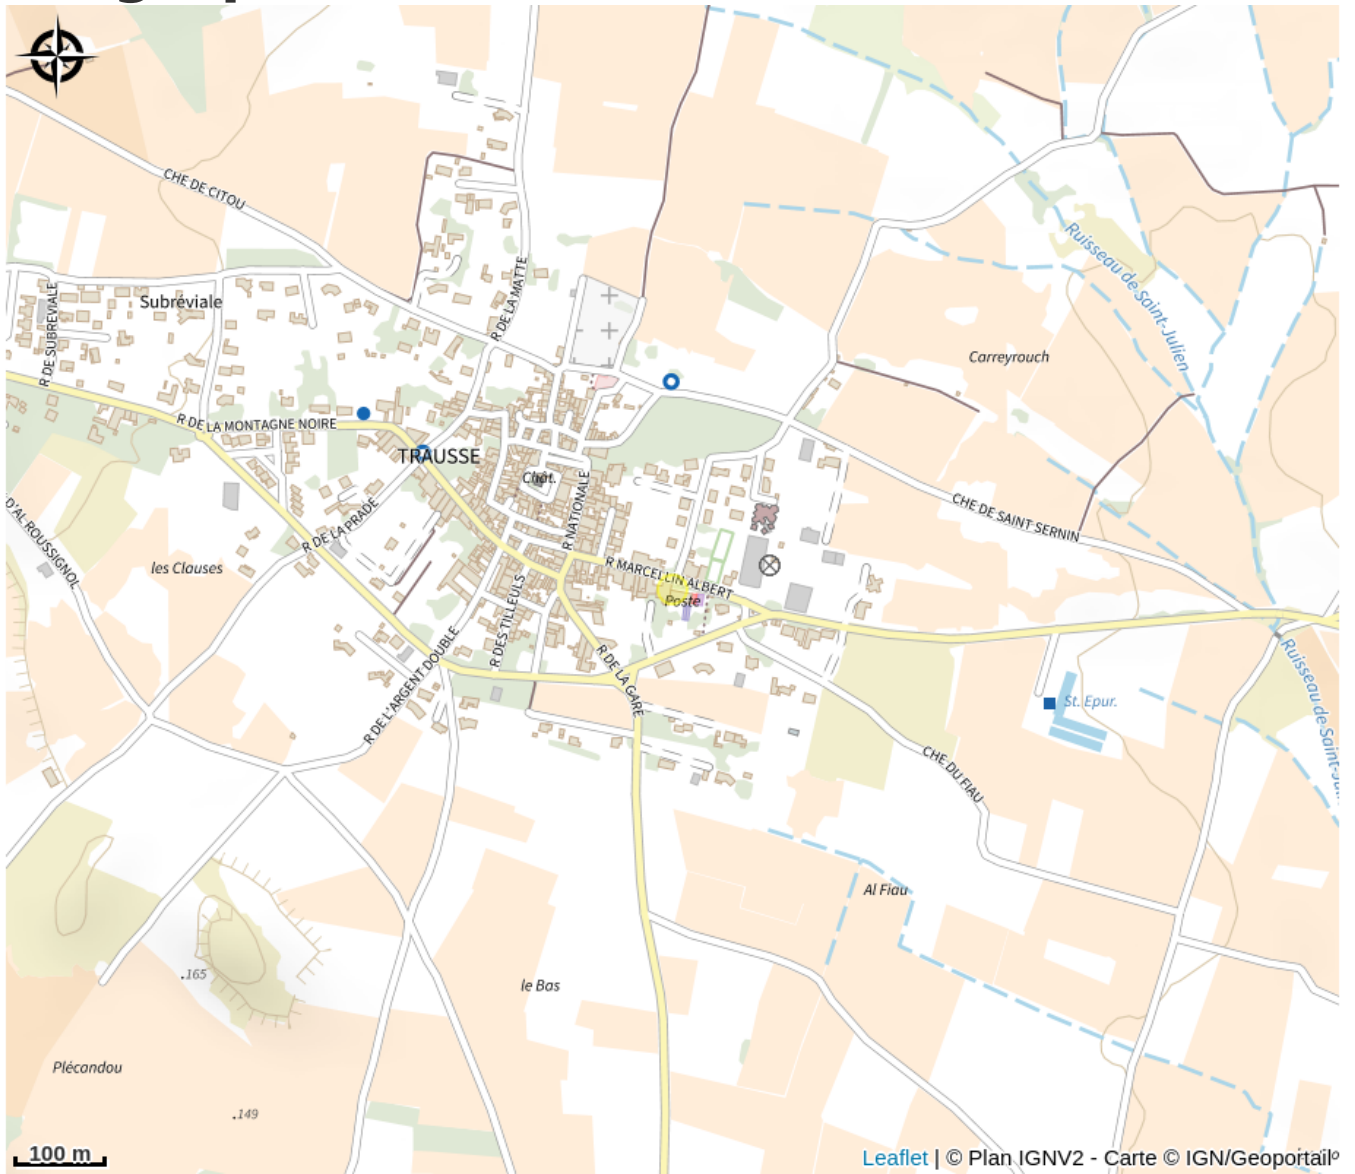

DOMAINE LA TOUR TRENCAVEL

Minervois

Useful information

Category : Wine cellars and local produce

Description

A family tradition for generations, our estate extends over Trausse in Minervois and 'La Livinière' in Félines, Minervois. The winery is in the heart of the village and offers you the old-fashioned welcome of its old stone buildings and the coolness of its ancient walls: come and taste our wines!

Geographical location

All useful information

Contact

Téléphone fixe :
+33 6 11 73 17 95

Adresse :
Lieu-dit la Guillou
11160 TRAUSSE
jean-luc.fabrie@orange.fr