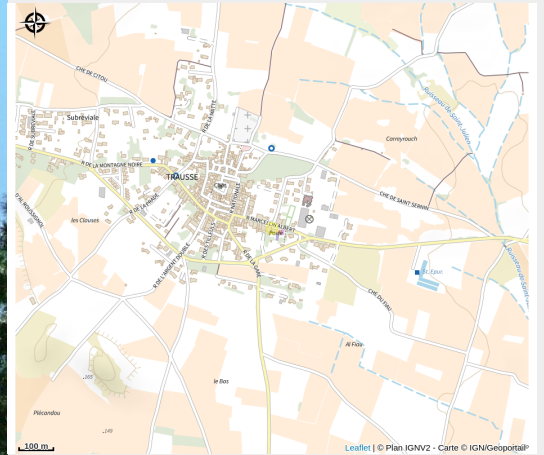

DOMAINE LA TOUR TRENCAVEL

Minervois

Useful information

Category : Wine cellars and local produce

Description

A family tradition for generations, our estate extends over Trausse in Minervois and 'La Livinière' in Félines, Minervois. The winery is in the heart of the village and offers you the old-fashioned welcome of its old stone buildings and the coolness of its ancient walls: come and taste our wines!

Geographical location

All useful information

Contact

Téléphone fixe :
+33 6 11 73 17 95

Adresse :
Lieu-dit la Guillou
11160 TRAUSSE
jean-luc.fabrie@orange.fr