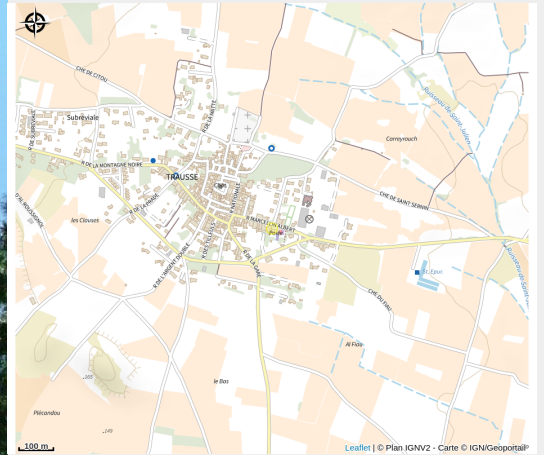

# DOMAINE LA TOUR TRENCAVEL

Minervois

## Useful information

Category : Wine cellars and local produce

# Description

A family tradition for generations, our estate extends over Trausse in Minervois and 'La Livinière' in Félines, Minervois. The winery is in the heart of the village and offers you the old-fashioned welcome of its old stone buildings and the coolness of its ancient walls: come and taste our wines!

# Geographical location