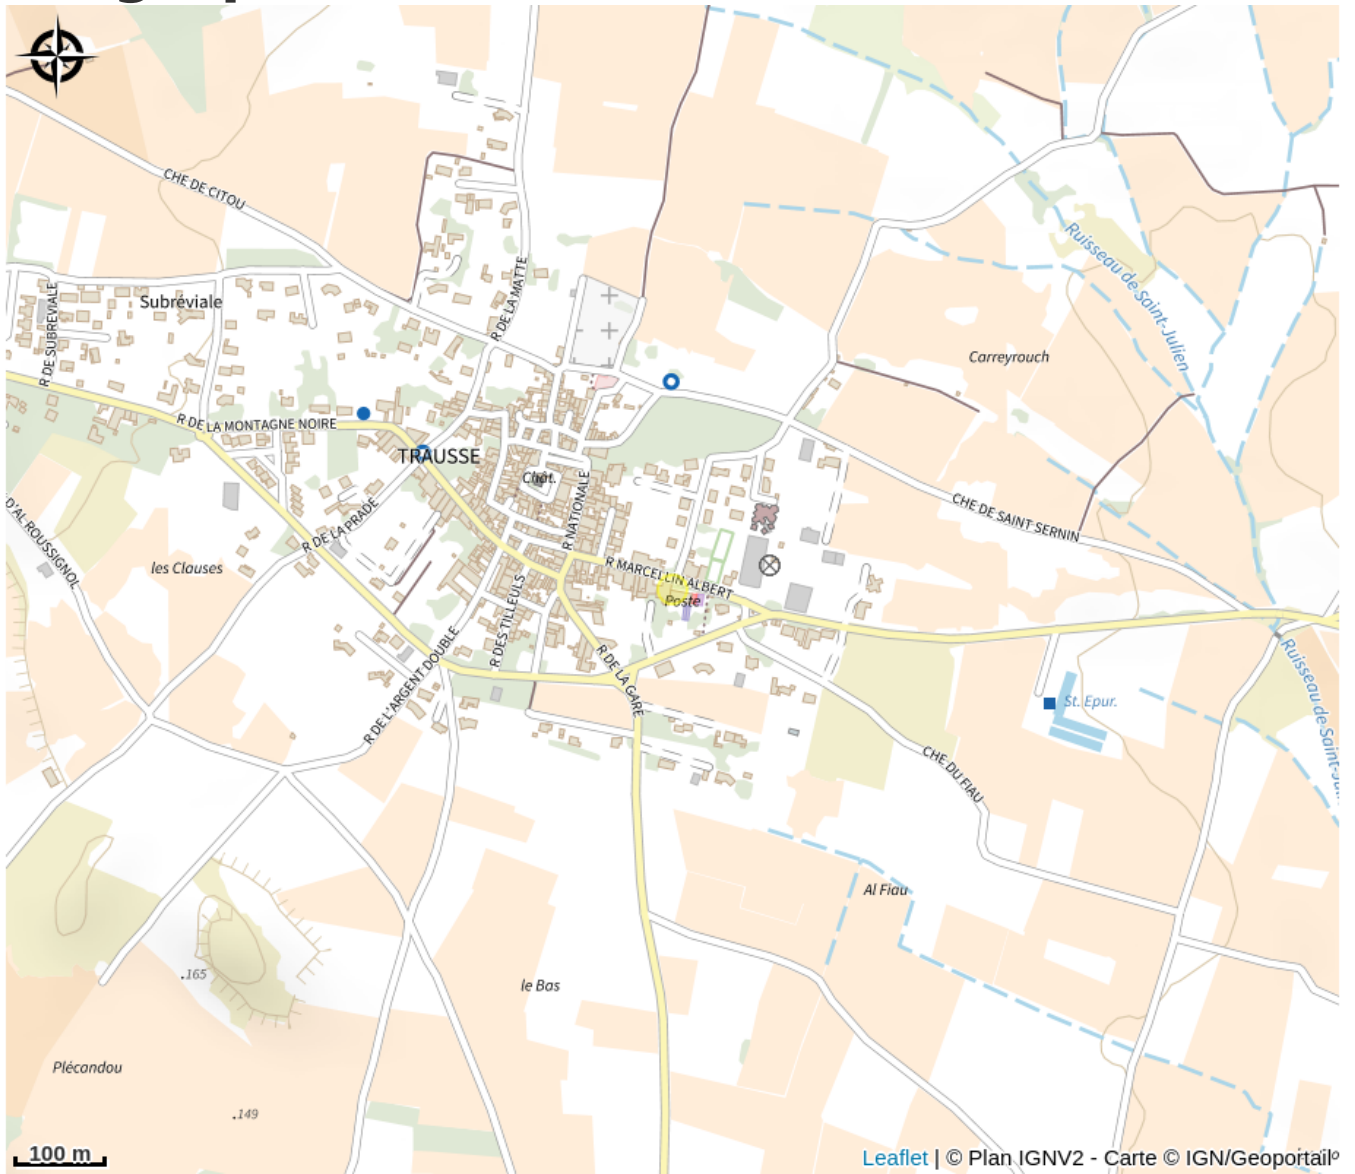

# DOMAINE LA TOUR TRENCAVEL

Minervois

# Description

A family tradition for generations, our estate extends over Trausse in Minervois and 'La Livinière' in Félines, Minervois. The winery is in the heart of the village and offers you the old-fashioned welcome of its old stone buildings and the coolness of its ancient walls: come and taste our wines!

# Geographical location