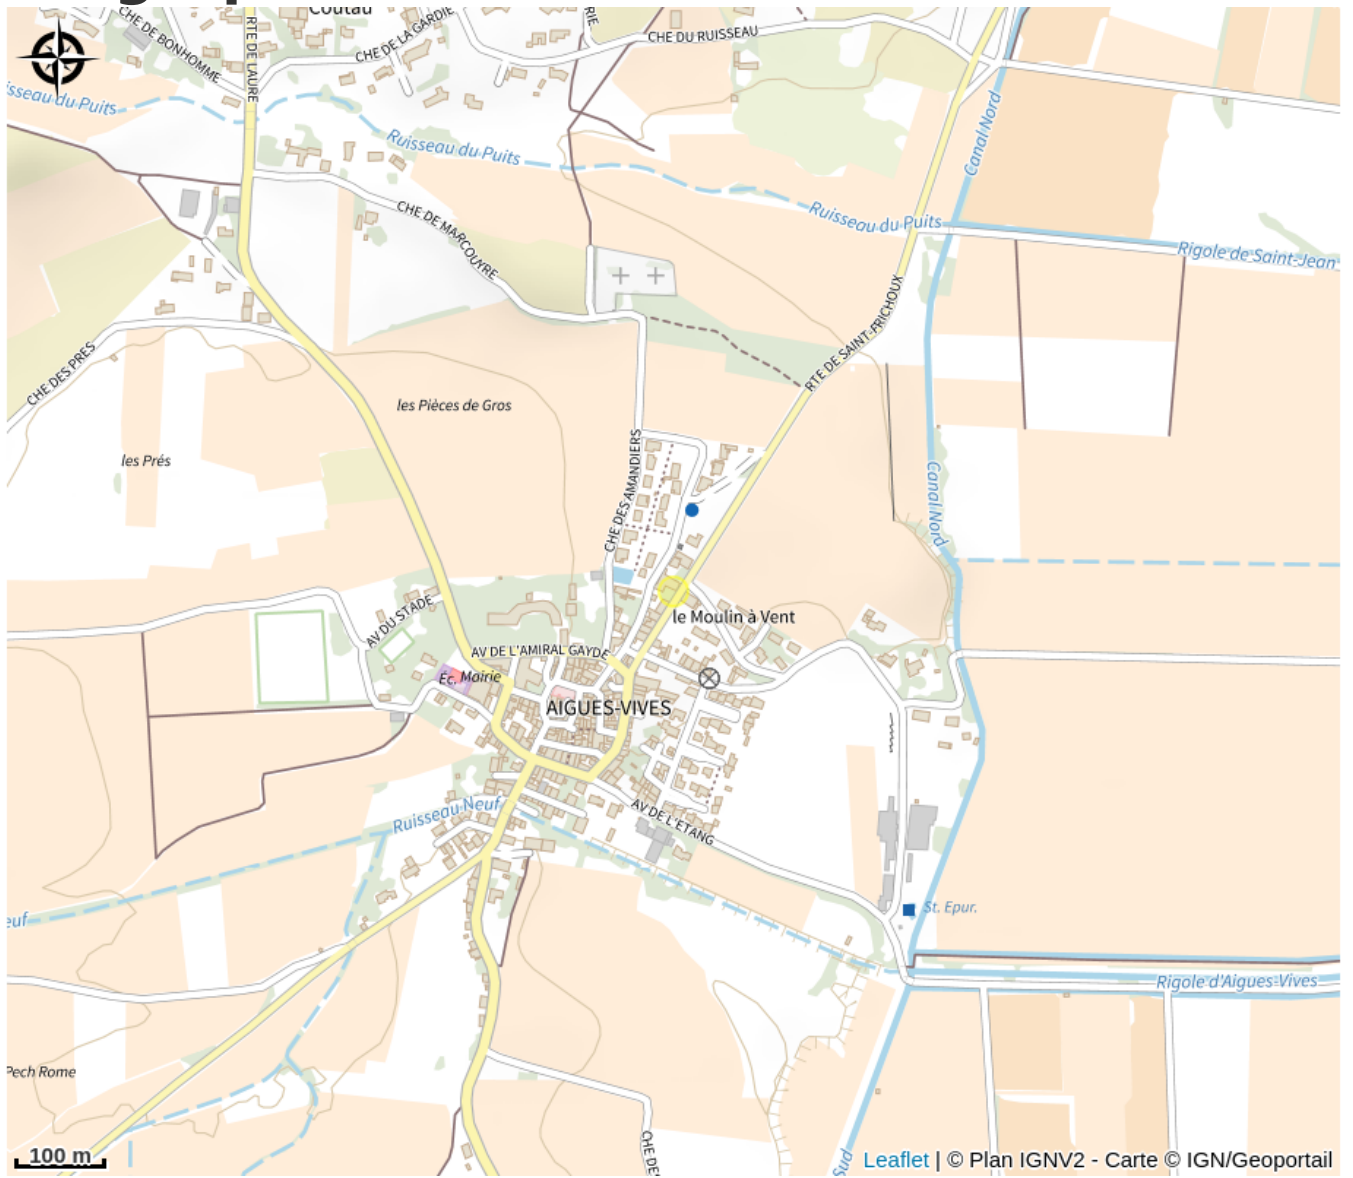

MONSIEUR REGIS DURAND

Canal du midi

Useful information

Category : Wine cellars and local produce

Label : Pays Cathare

Geographical location

All useful information

Contact