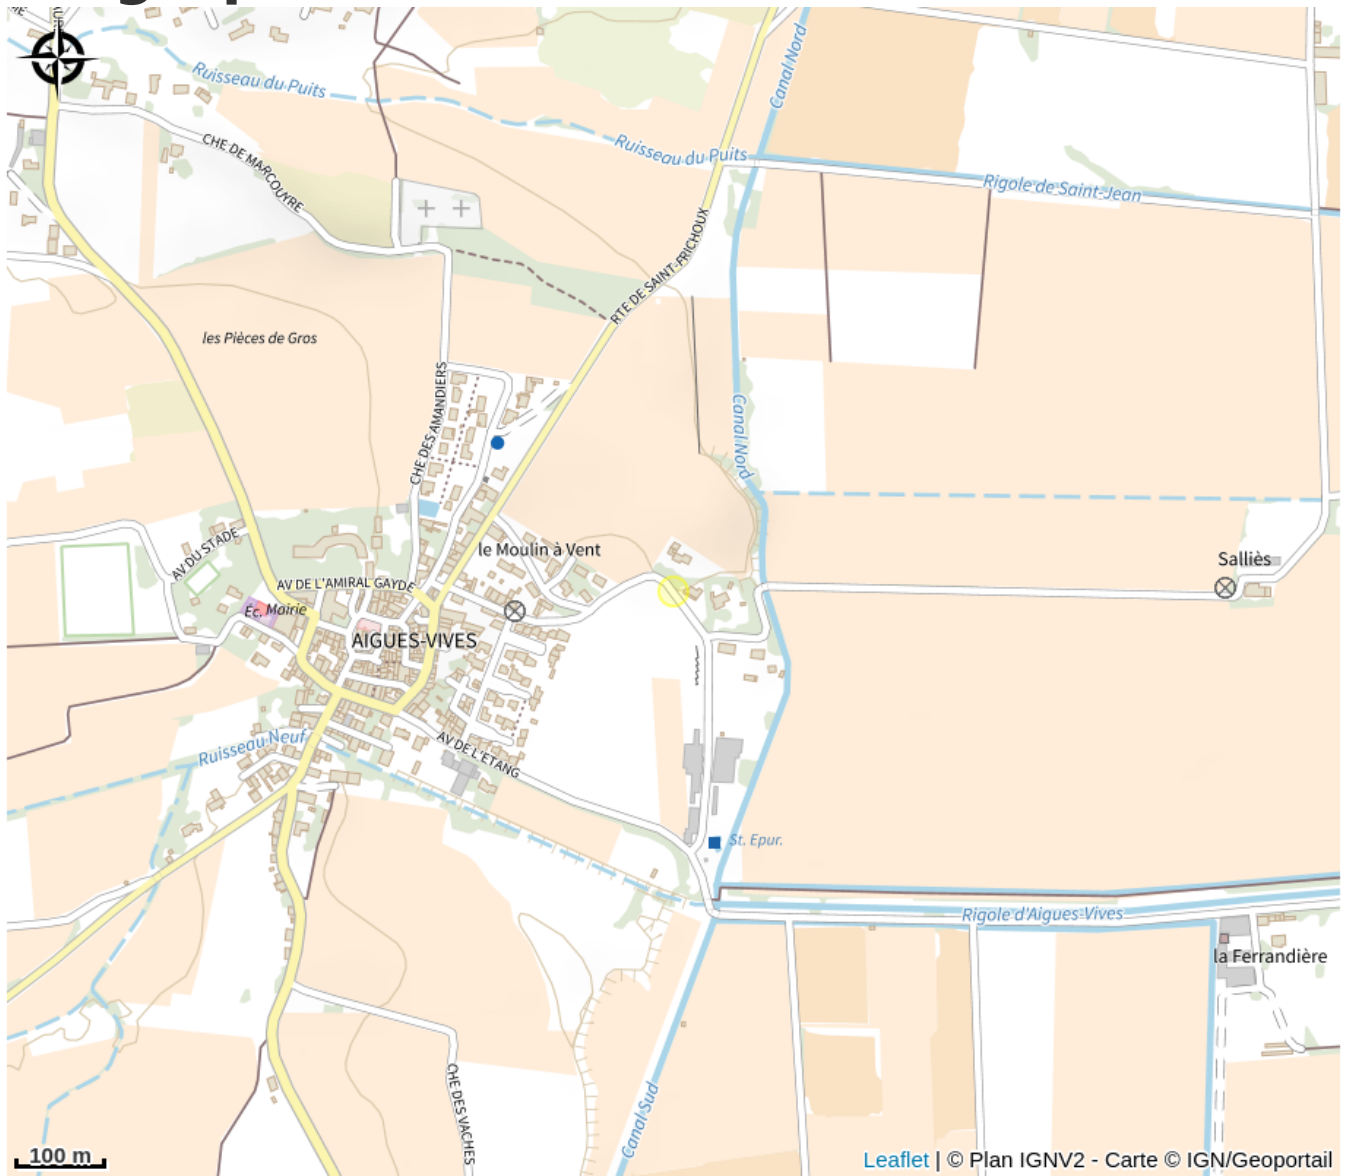

MONSIEUR JEAN-MARIE CASSIGNOL

Canal du midi

Useful information

Category : Wine cellars and local produce

Label : Pays Cathare

Geographical location

All useful information

Contact