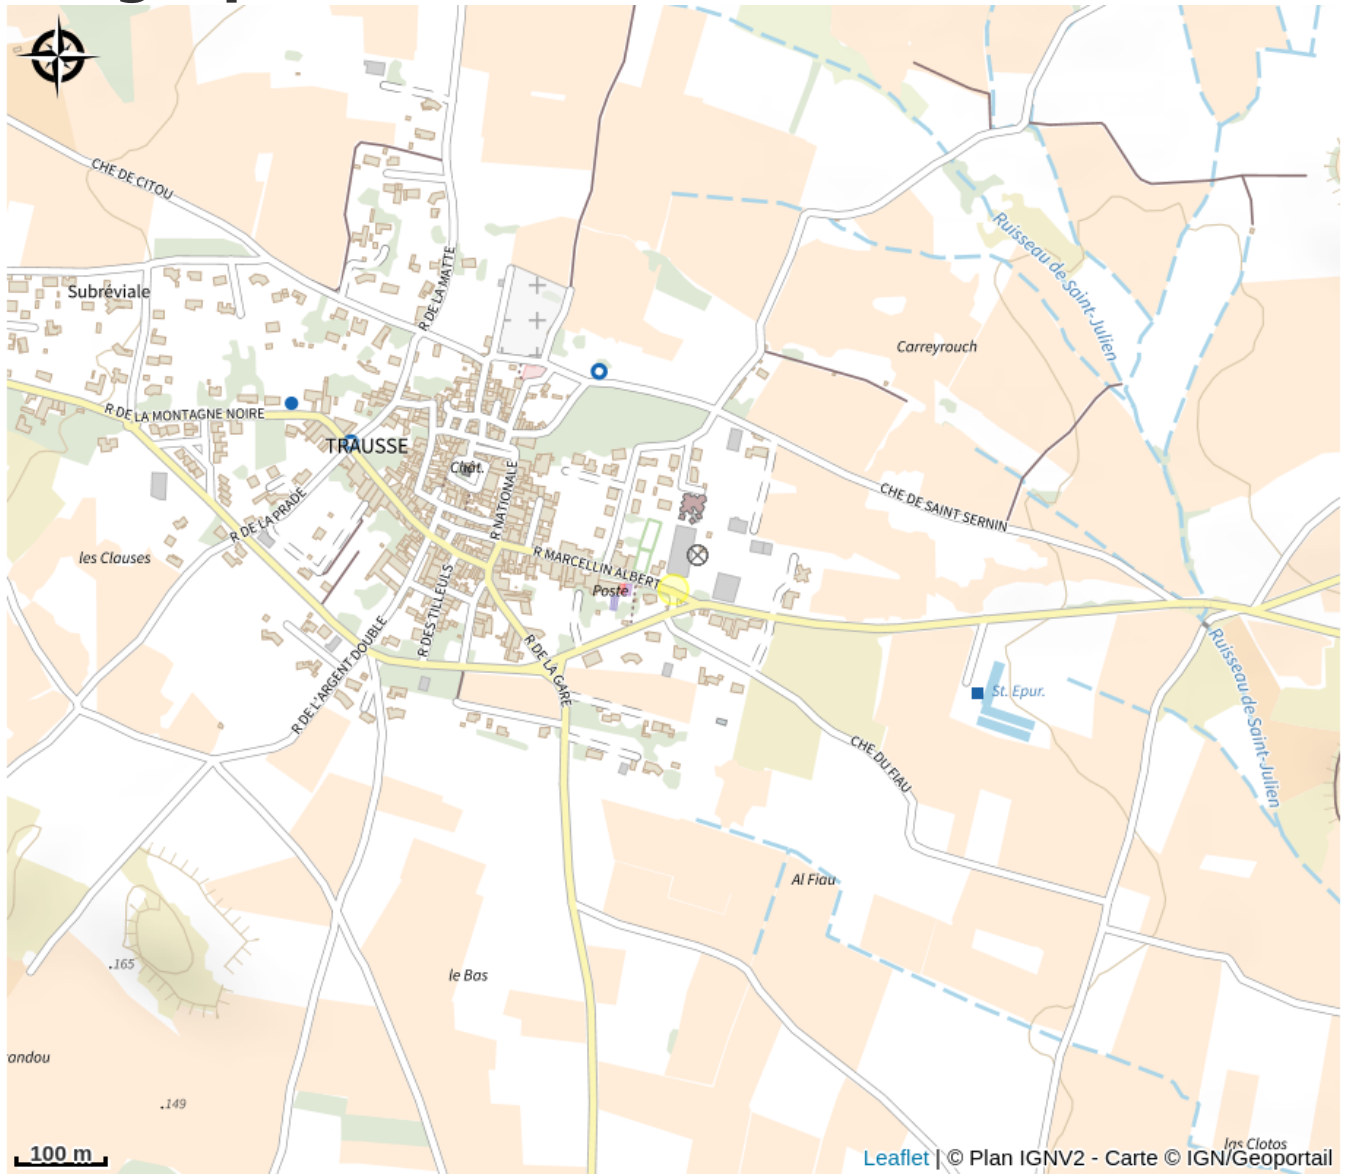

DOMAINE LUC LAPEYRE

Minervois

Useful information

Category : Wine cellars and local produce

Description

A 35-hectare family estate in the heart of the Minervois, in the foothills of the Montagne Noire.

Geographical location