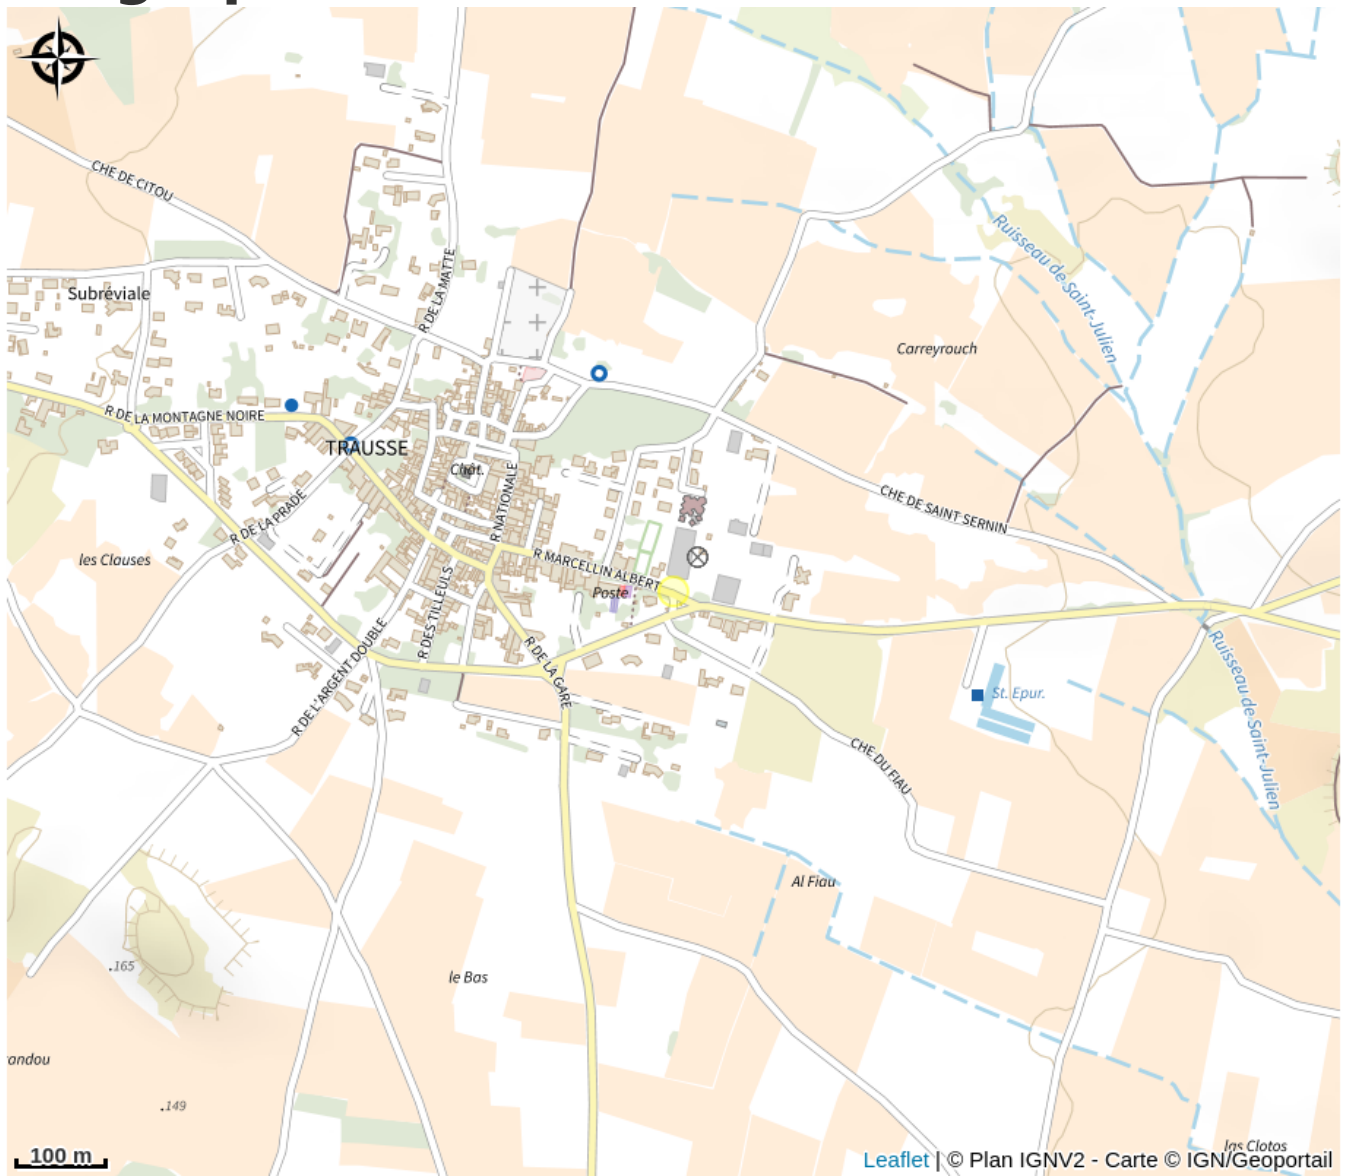

DOMAINE LUC LAPEYRE

Minervois

Useful information

Category : Wine cellars and local produce

Description

A 35-hectare family estate in the heart of the Minervois, in the foothills of the Montagne Noire.

Geographical location