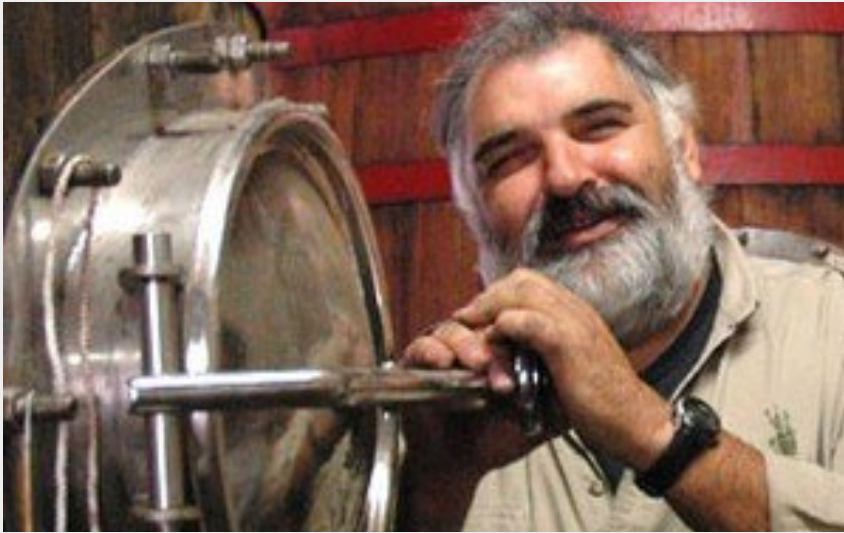

DOMAINE LUC LAPEYRE

Minervois

Useful information

Category : Wine cellars and local produce

Description

A 35-hectare family estate in the heart of the Minervois, in the foothills of the Montagne Noire.

Geographical location