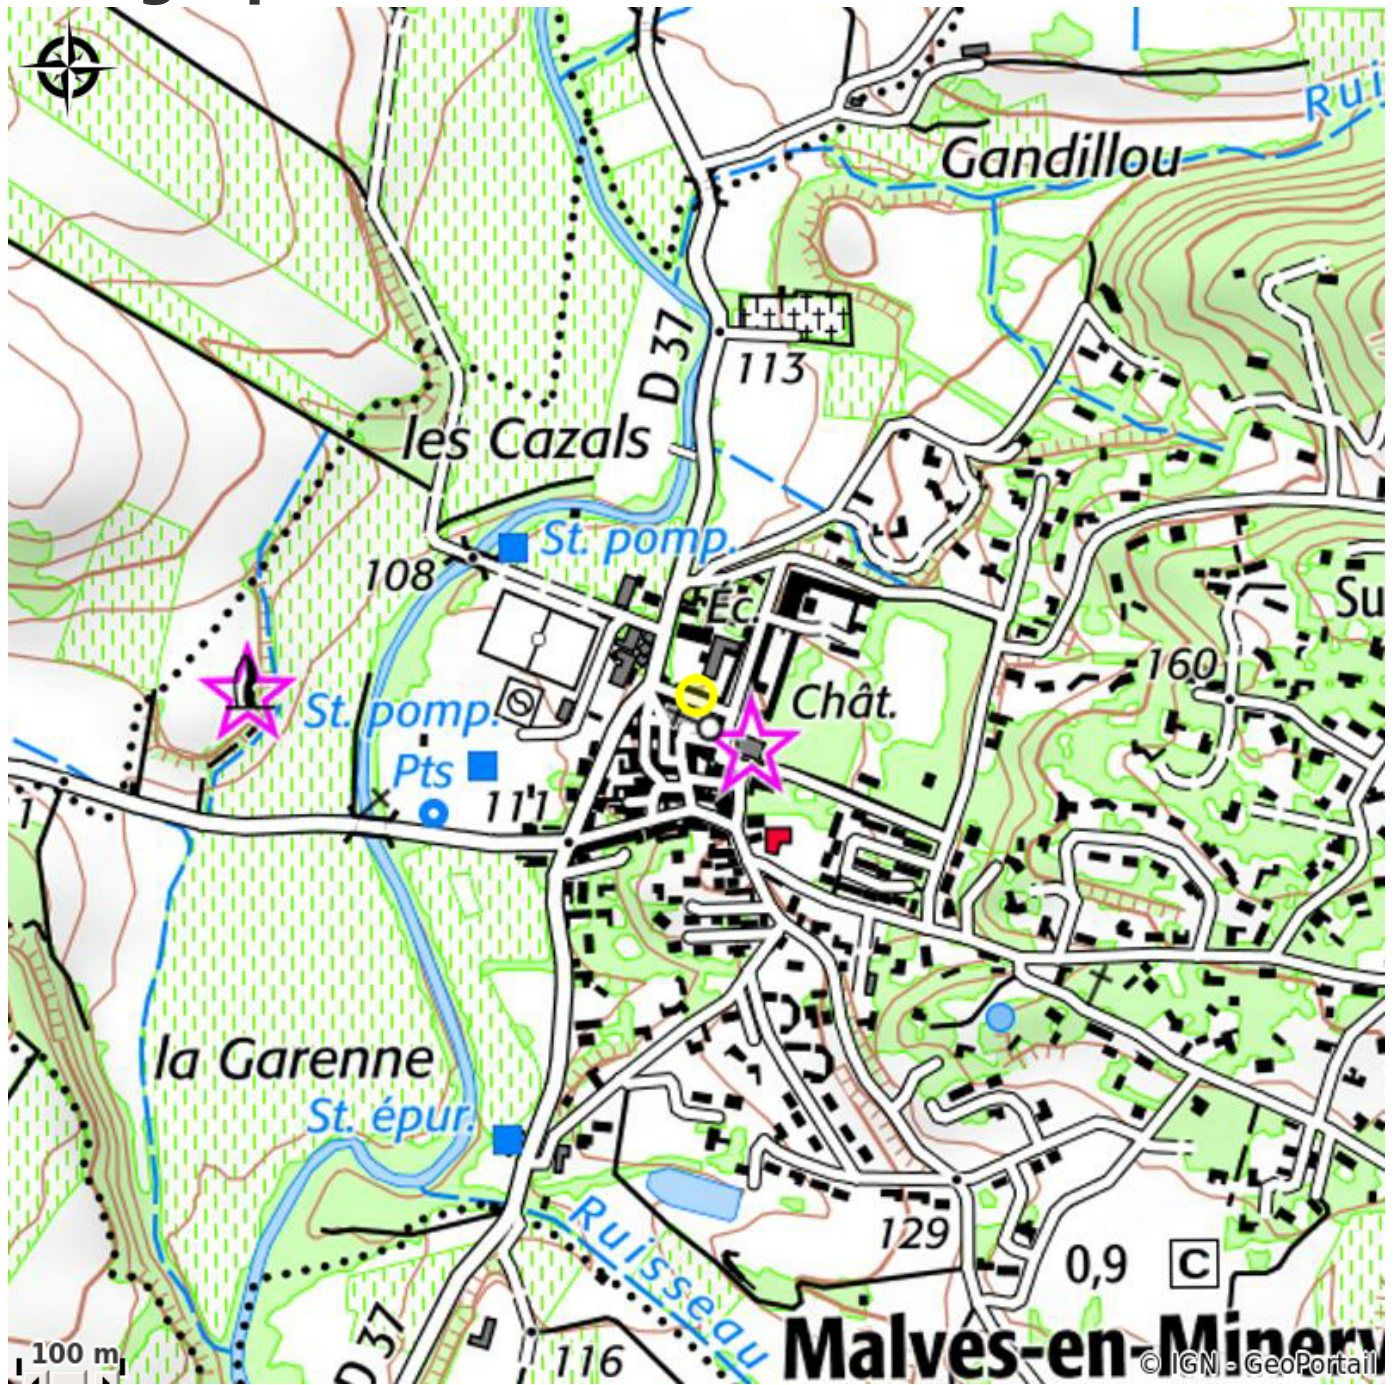

CHÂTEAU MALVES-BOUSQUET

Cabardès

No photo

Useful information

Category : Wine cellars and local produce

Label : Pays Cathare

Description

The Château's wine cellar, its stone vats and its barrel storehouse.

Geographical location

All useful information

Contact

Monsieur BOUSQUET

Téléphone fixe :

+33 4 68 72 25 32

Adresse :

7 avenue du château