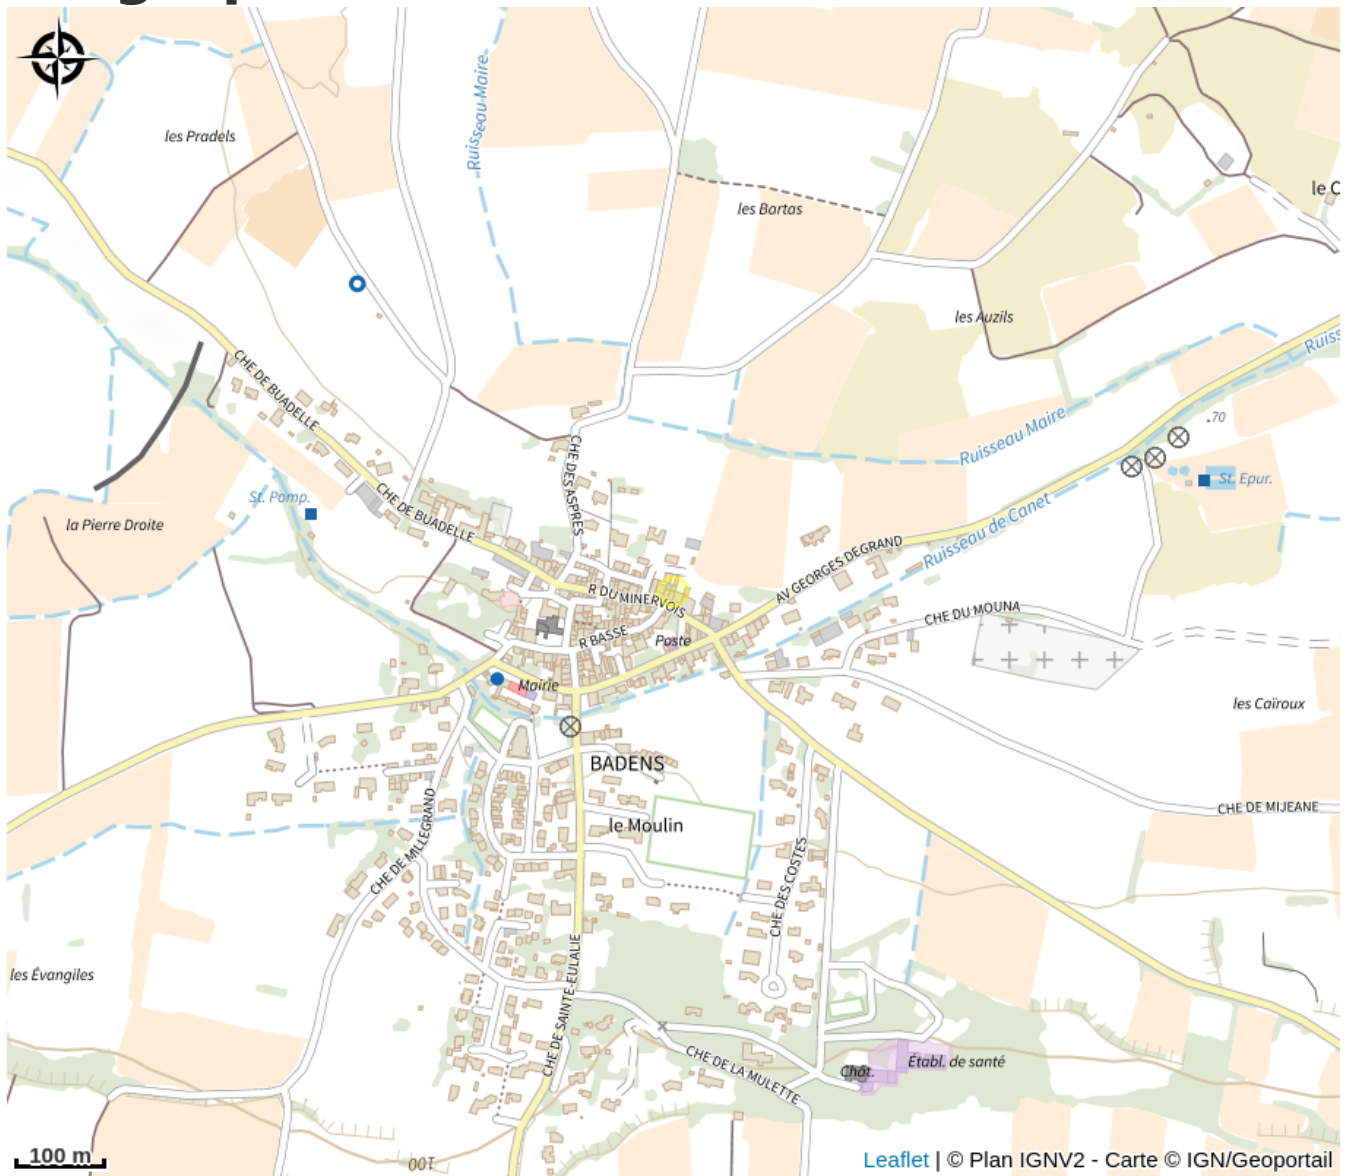

# DOMAINE PIERRE CROS

Canal du midi

Attribution : Domaine Pierre Cros

# Description

The Pierre Cros estate stretches over 50 hectares but only half is planted with vines. The other part is covered with scrubland, almond trees, olive trees and truffle oaks.

# Geographical location