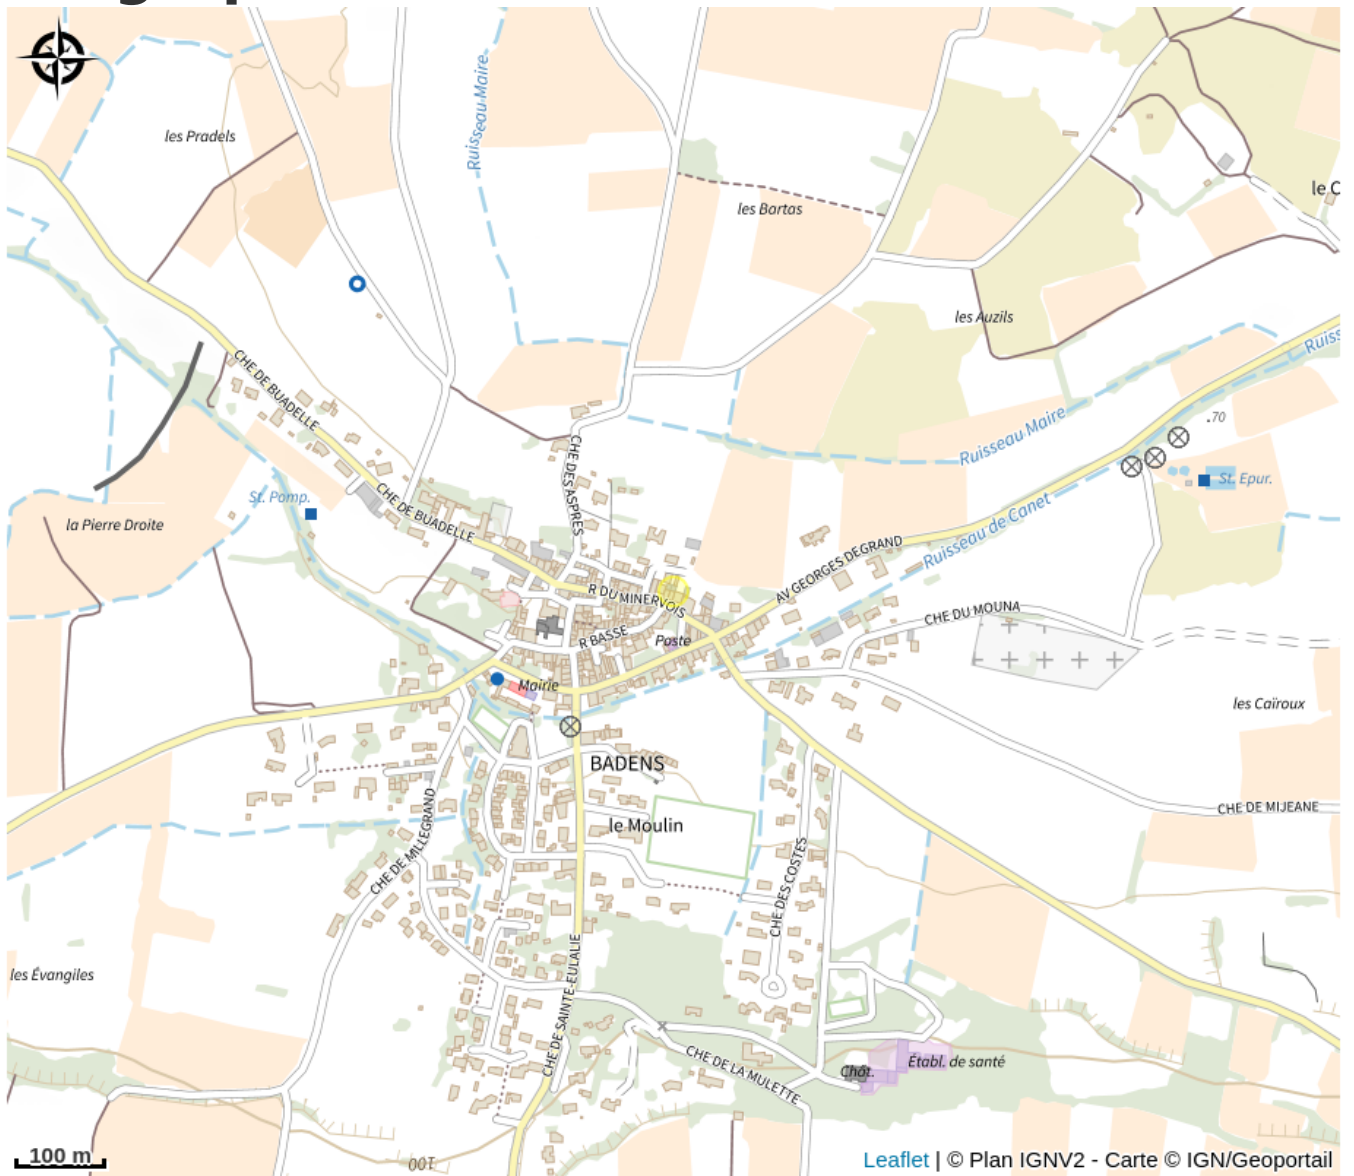

DOMAINE PIERRE CROS

Canal du midi

Attribution : Domaine Pierre Cros

Useful information

Category : Wine cellars and local produce

Label : Pays Cathare

Description

The Pierre Cros estate stretches over 50 hectares but only half is planted with vines. The other part is covered with scrubland, almond trees, olive trees and truffle oaks.

Geographical location

All useful information

Contact

Monsieur CROS

Téléphone fixe :

+33 4 68 79 21 82

Téléphone portable :

+33 6 74 47 25 80

Page Facebook :

<http://www.facebook.com/vinspierrecros/>

Adresse :

20 rue du Minervois

11800 BADENS

dom-pierre-cros@wanadoo.fr

<http://www.vinparleur.net/-Pierre-Cros-Minervois->