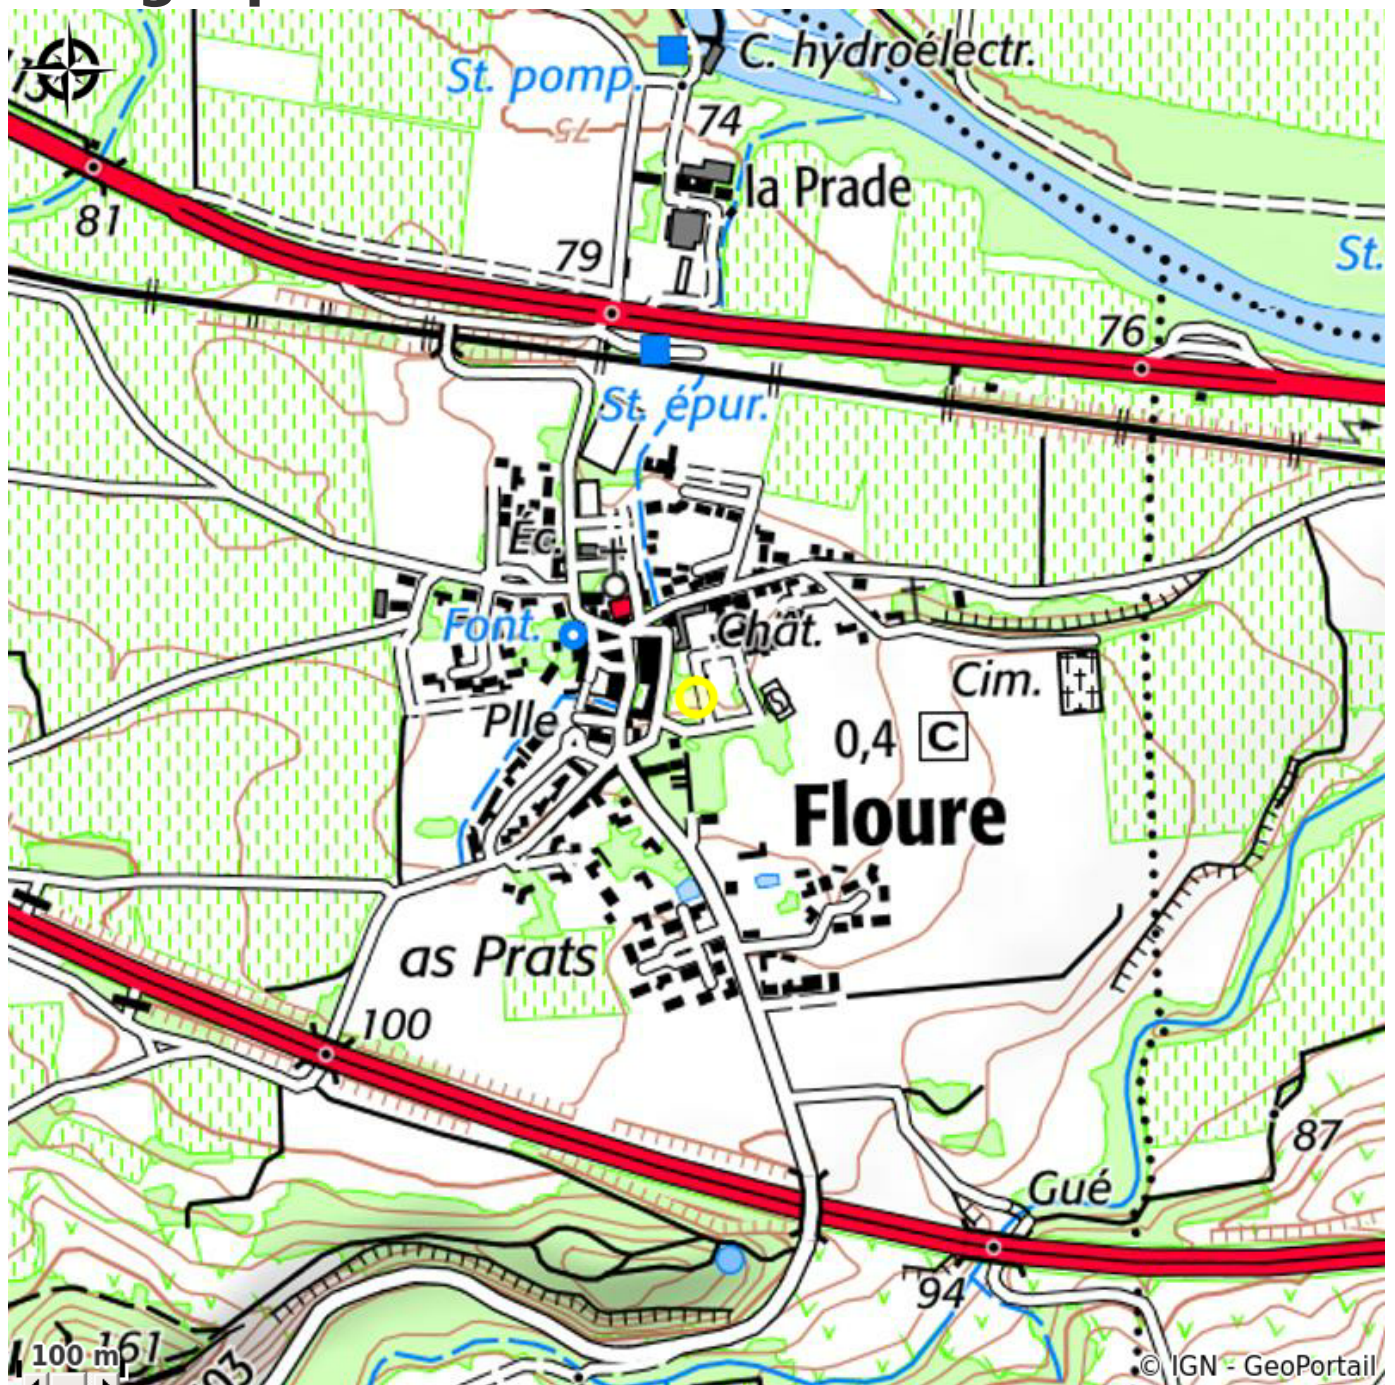

# CIRCUIT DE DECOUVERTE DU VILLAGE DE FLOURE

Alaric

Attribution : CIRCUIT FLOURE 1

## Useful information

Category : Attractions

Type : Cultural attractions

# Description

Find out more about the heritage of the commune of Floure by using your smartphone to scan the eleven QR codes placed on buildings, monuments and historic sites. An interactive experience through the streets of Floure.

# Geographical location