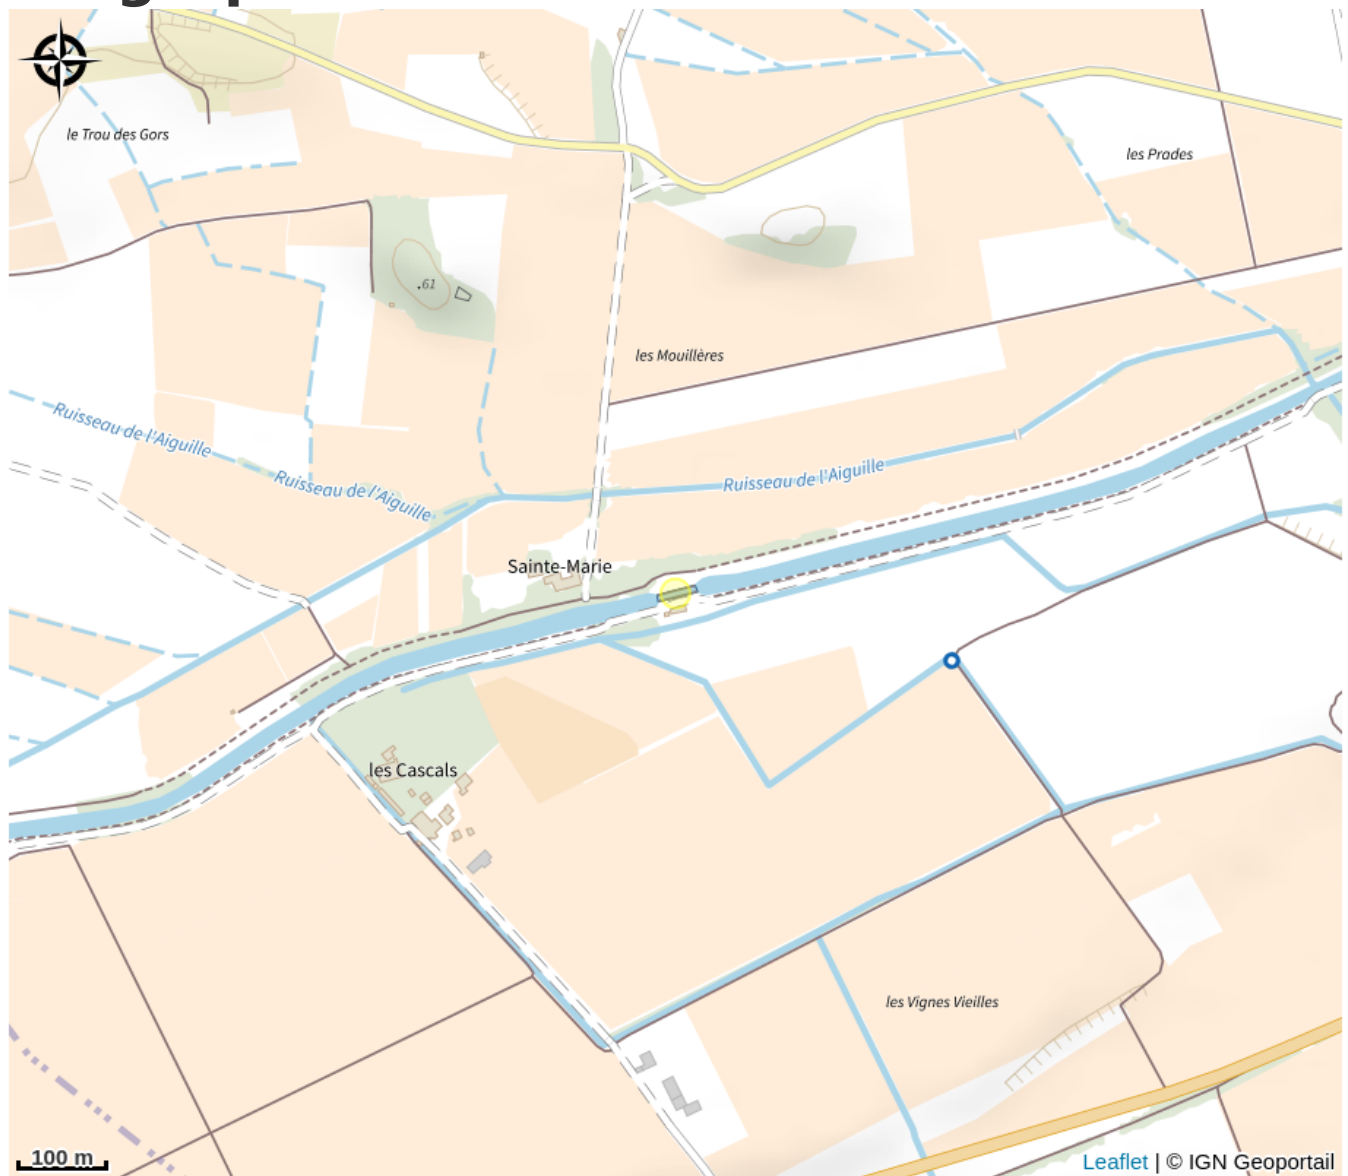

ECLUSE DE JOUARRES

Canal du midi

Attribution : ECLUSE JOUARRES (15)

Useful information

Category : Attractions

Type : Cultural attractions

Description

THE JOUARRES LOCK: it is a simple lock of the Canal du Midi, situated in Azille. It is 142,7 km from Toulouse.

Geographical location

All useful information

Contact

Adresse :
11700 AZILLE