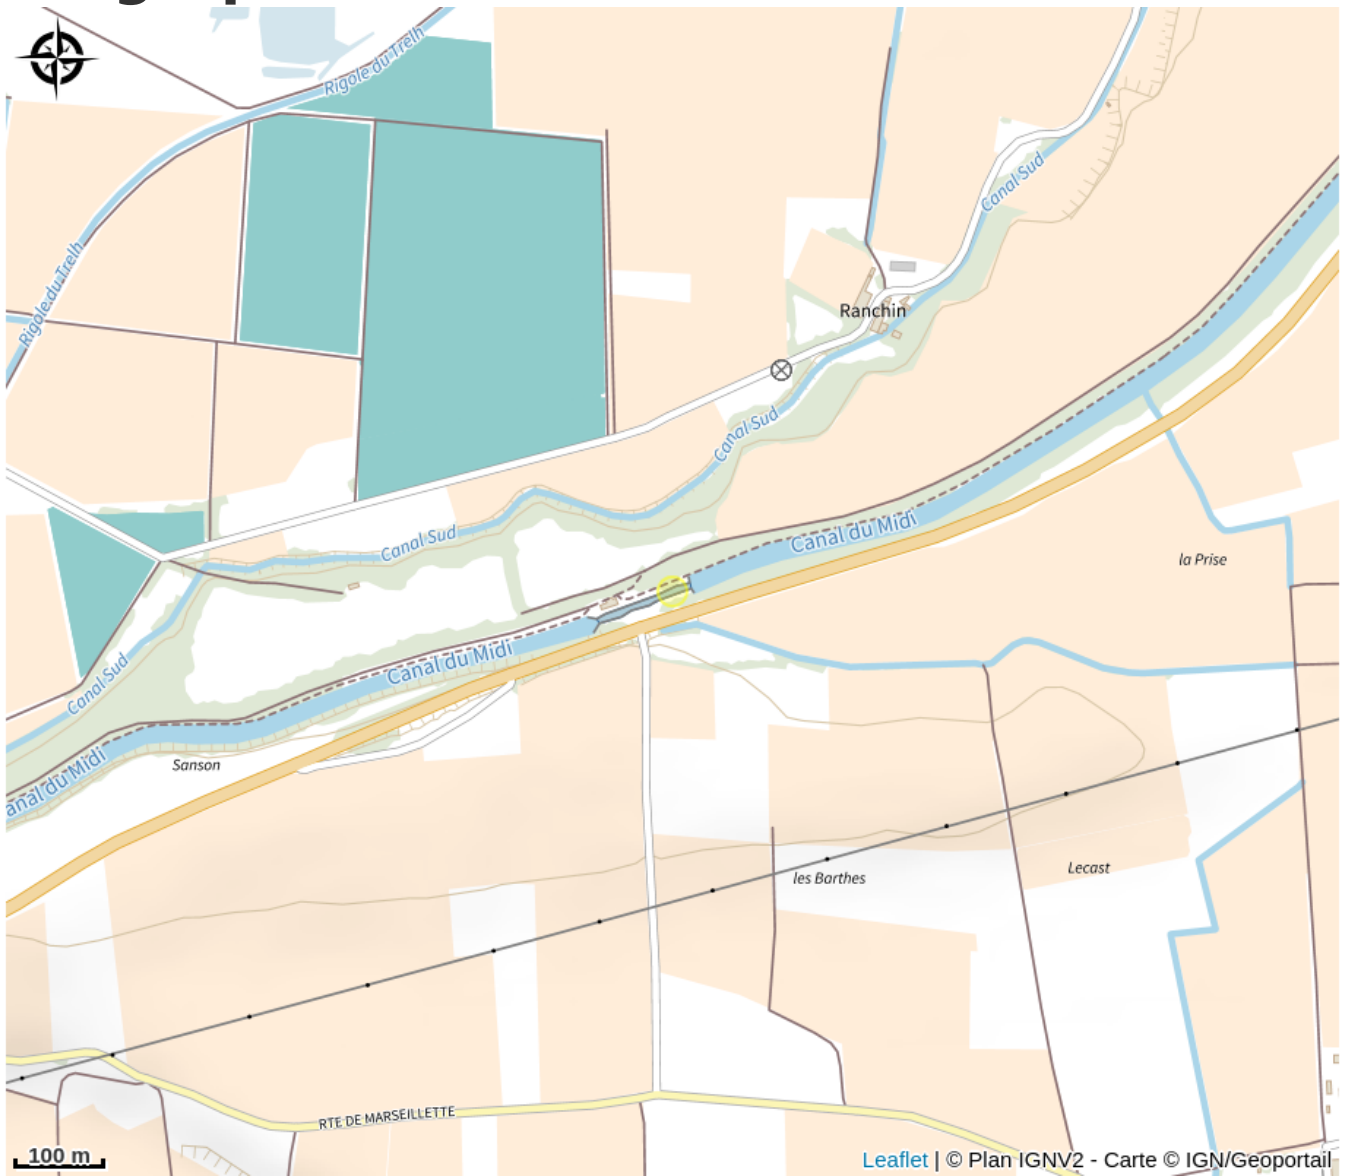

ECLUSE DE FONFILE

Canal du midi

Attribution : canal du midi carcassonne (OTC GRAND CARCASSONNE)

Useful information

Category : Attractions

Type : Cultural attractions

Description

THE LOCK OF FONFILE: the Fonfile lock is a triple lock on the Canal du Midi, situated in Blomac. It is 130 km from Toulouse.

Geographical location

All useful information

Contact

Adresse :
11700 BLOMAC