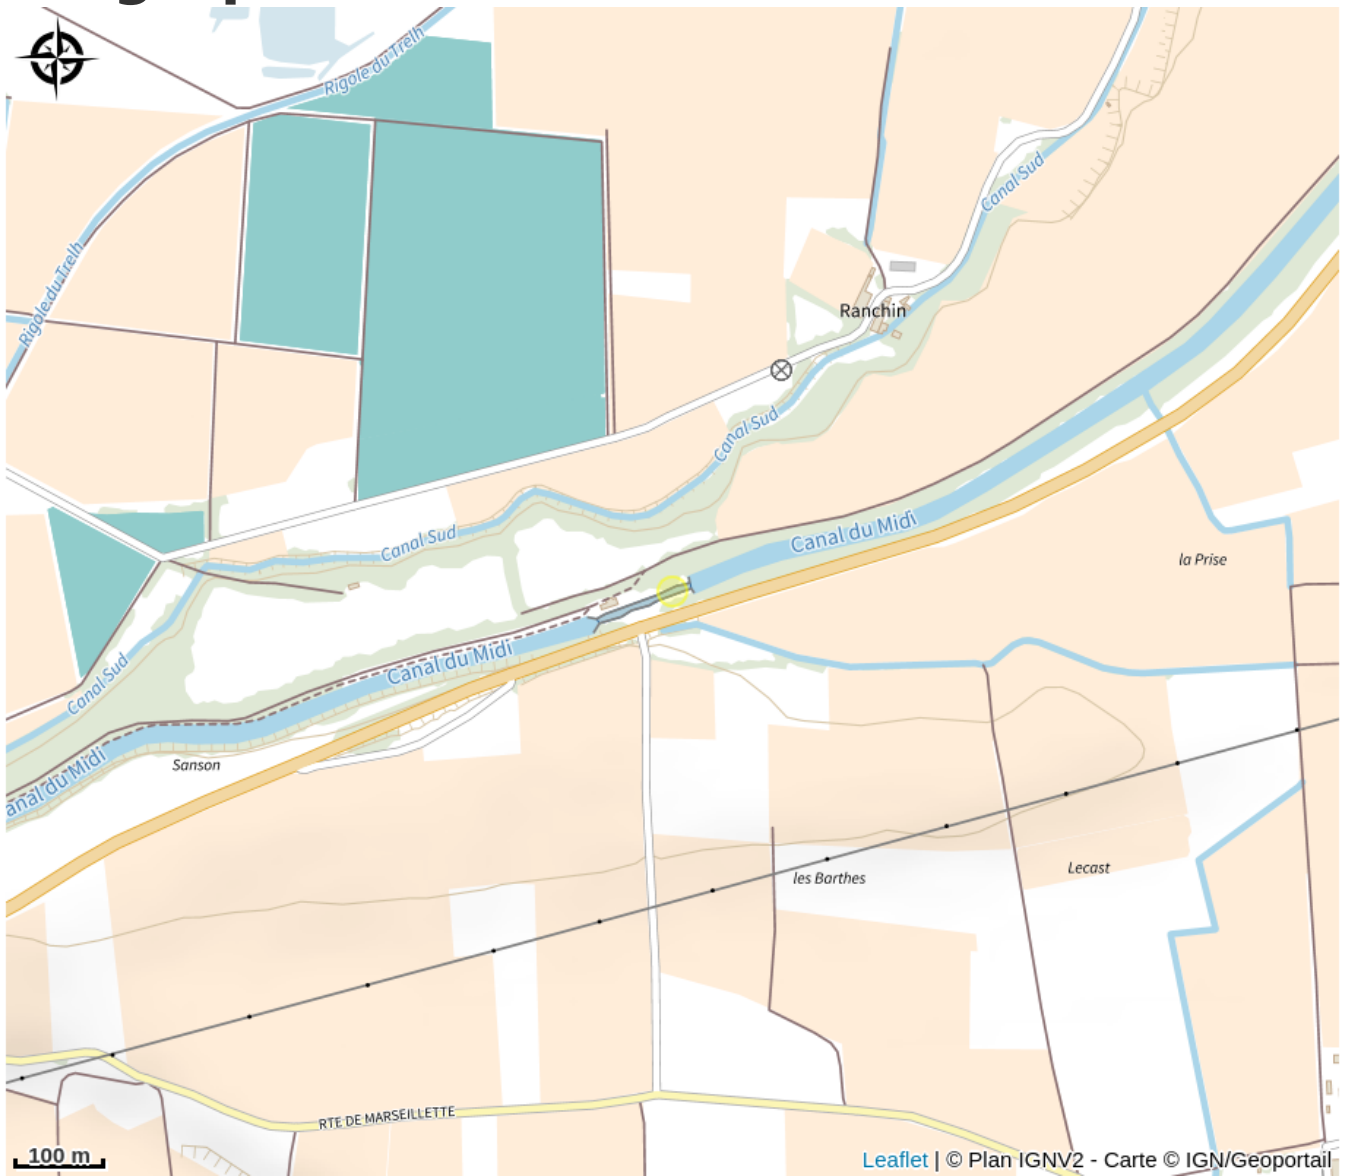

# ECLUSE DE FONFILE

Canal du midi

Attribution : canal du midi carcassonne (OTC GRAND CARCASSONNE)

## Useful information

Category : Attractions

Type : Cultural attractions

# Description

THE LOCK OF FONFILE: the Fonfile lock is a triple lock on the Canal du Midi, situated in Blomac. It is 130 km from Toulouse.

# Geographical location