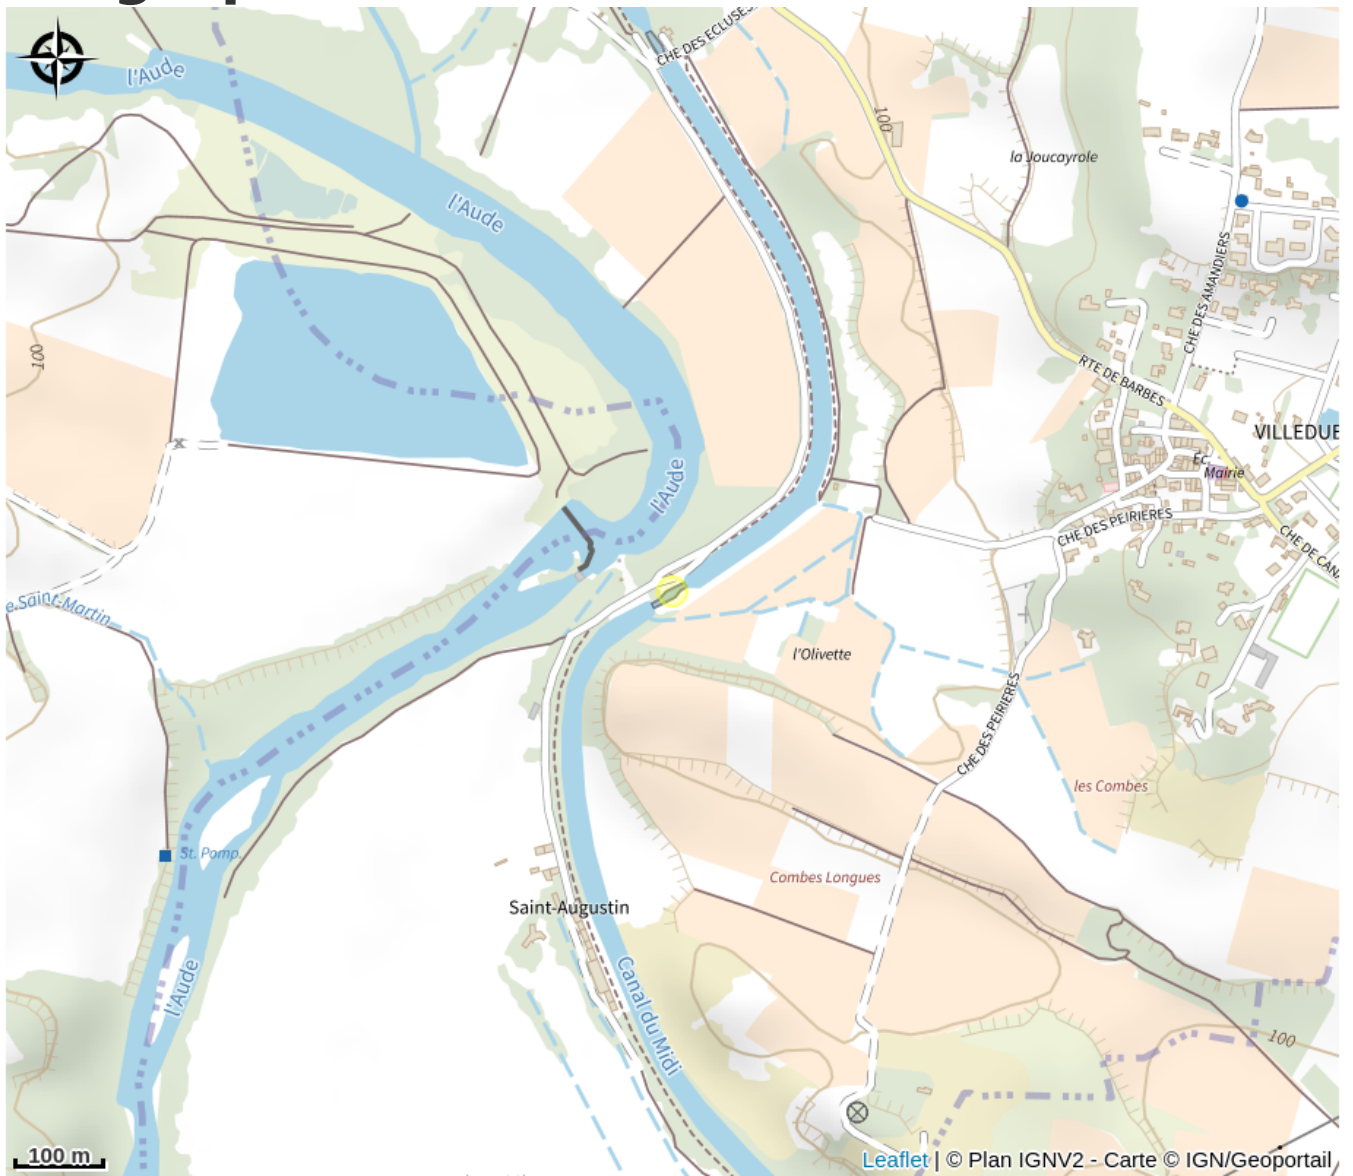

ECLUSE DE L'EVEQUE

Canal du midi

Attribution : ECLUSE DE L'EVEQUE

Useful information

Category : Attractions

Type : Cultural attractions

Description

THE BISHOP LOCK it is a imple lock on the Canal du Midi, situated in Villedubert. It is 113,4 km from Toulouse.

Geographical location

All useful information

Contact

Adresse :

11800 VILLEDUBERT