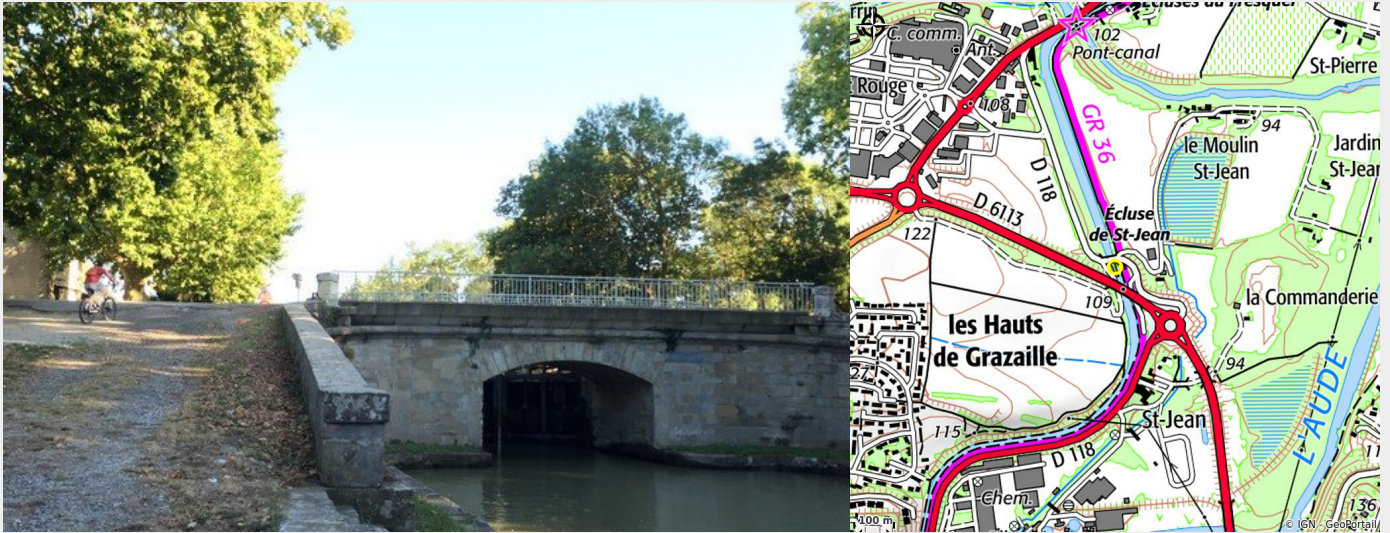

ECLUSE DE SAINT-JEAN

Canal du midi

Attribution : ECLUSE DE SAINT-JEAN (ADT)

Useful information

Category : Attractions

Type : Cultural attractions

Description

The Saint-Jean lock is a simple lock on the Canal du Midi located in the town of Carcassonne. It is 108 km from Toulouse.