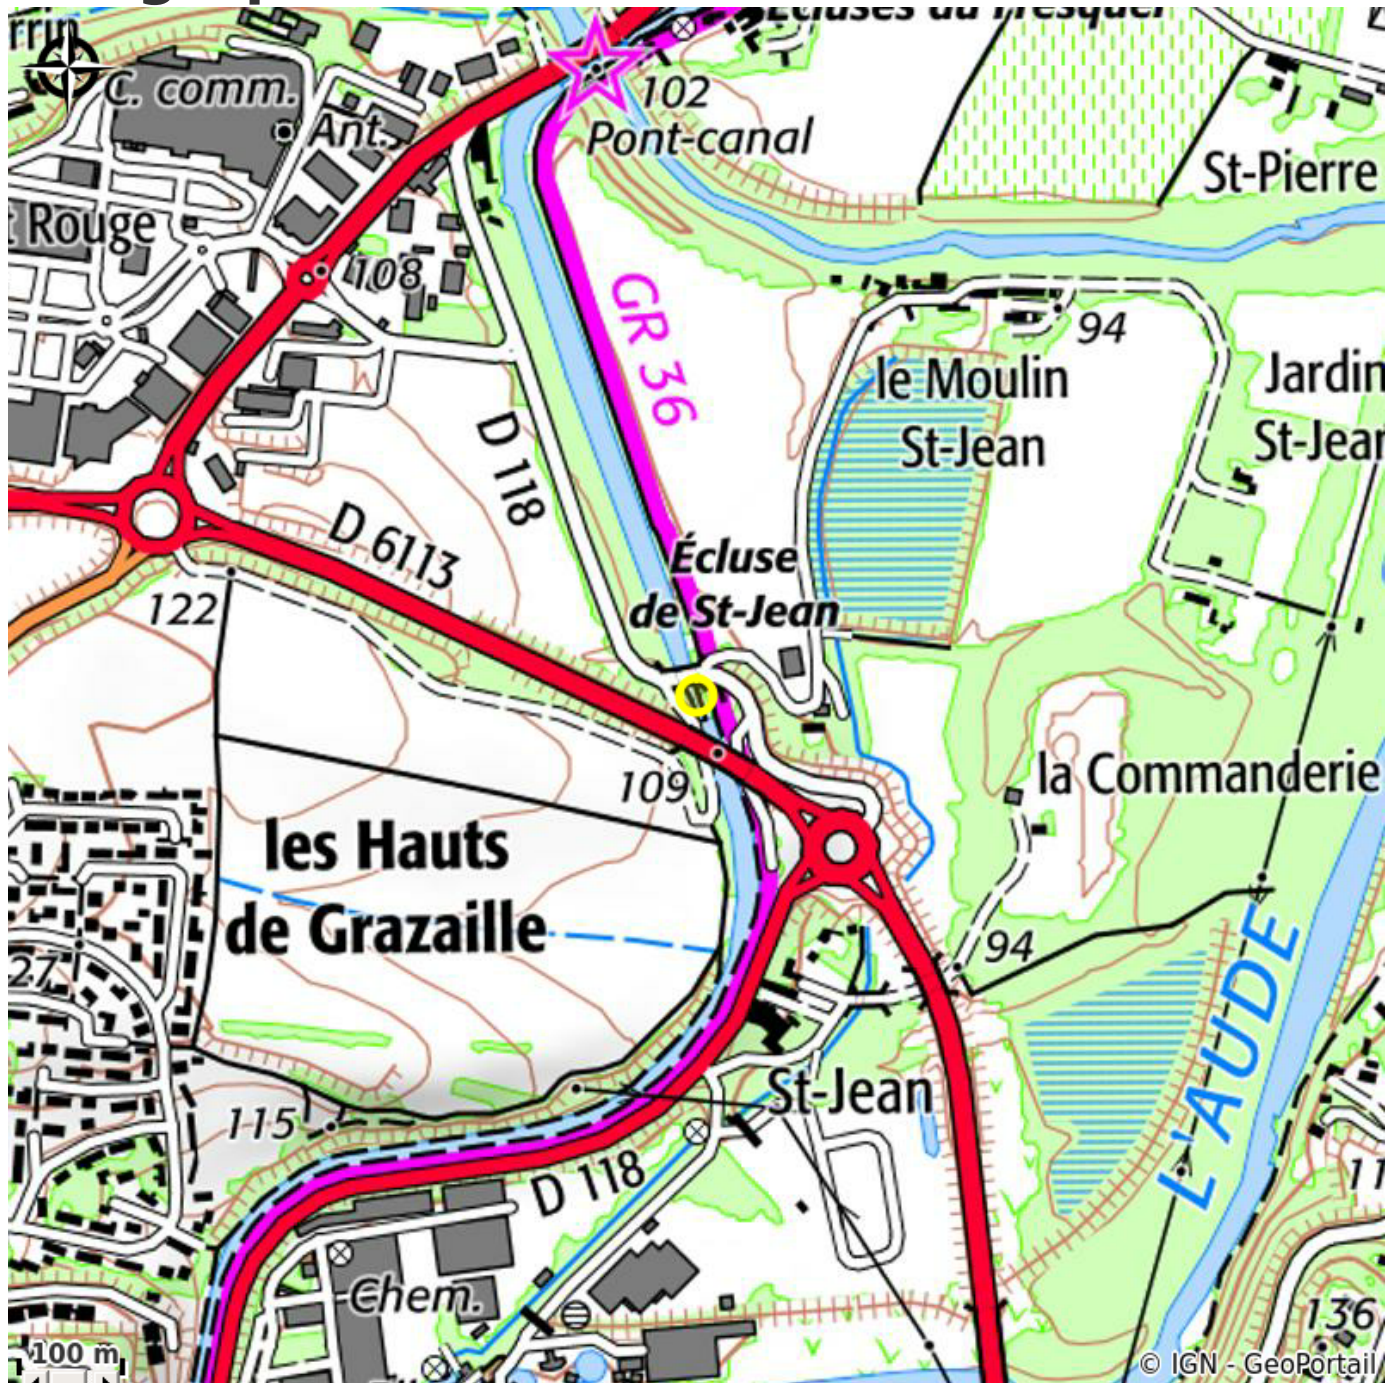

Geographical location