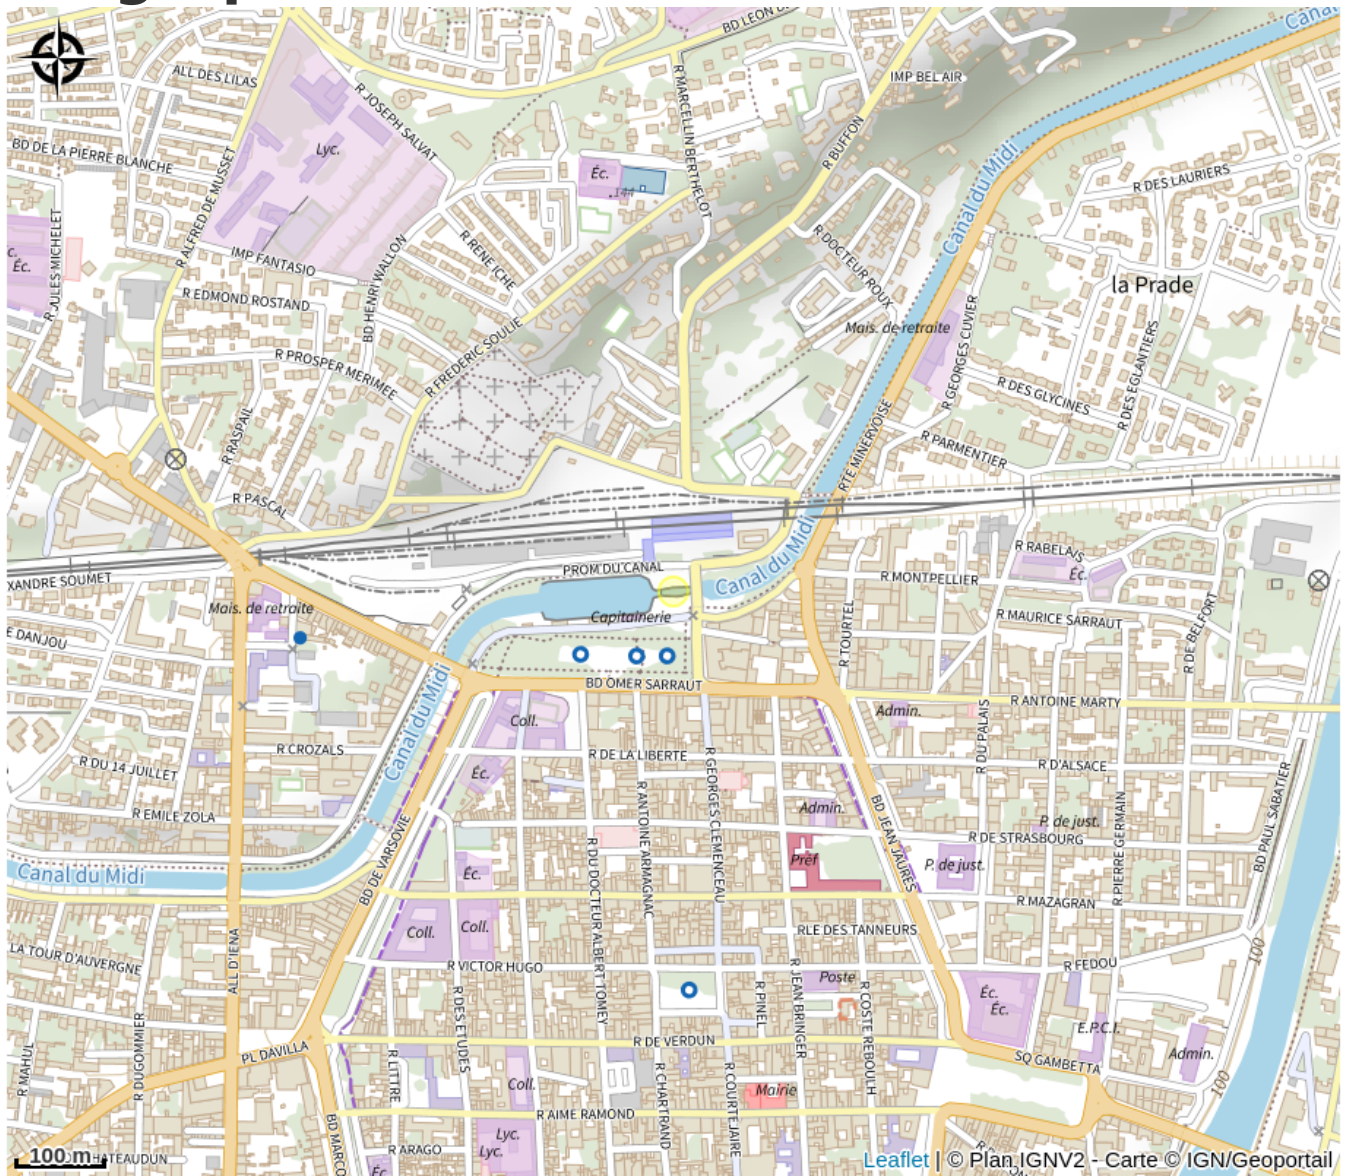

ECLUSE DE CARCASSONNE

Canal du midi

Attribution : 2021-CHENIER_CANAL_IMG_8504_JR_2400px_JULIEN ROCHE (© Julien Roche - Ville de Carcassonne)

Useful information

Category : Attractions

Type : Cultural attractions

Description

The Carcassonne lock is a single lock on the Canal du Midi located in the town of Carcassonne. It is 106 km from Toulouse. A marina has been built opposite the SNCF station.

Geographical location