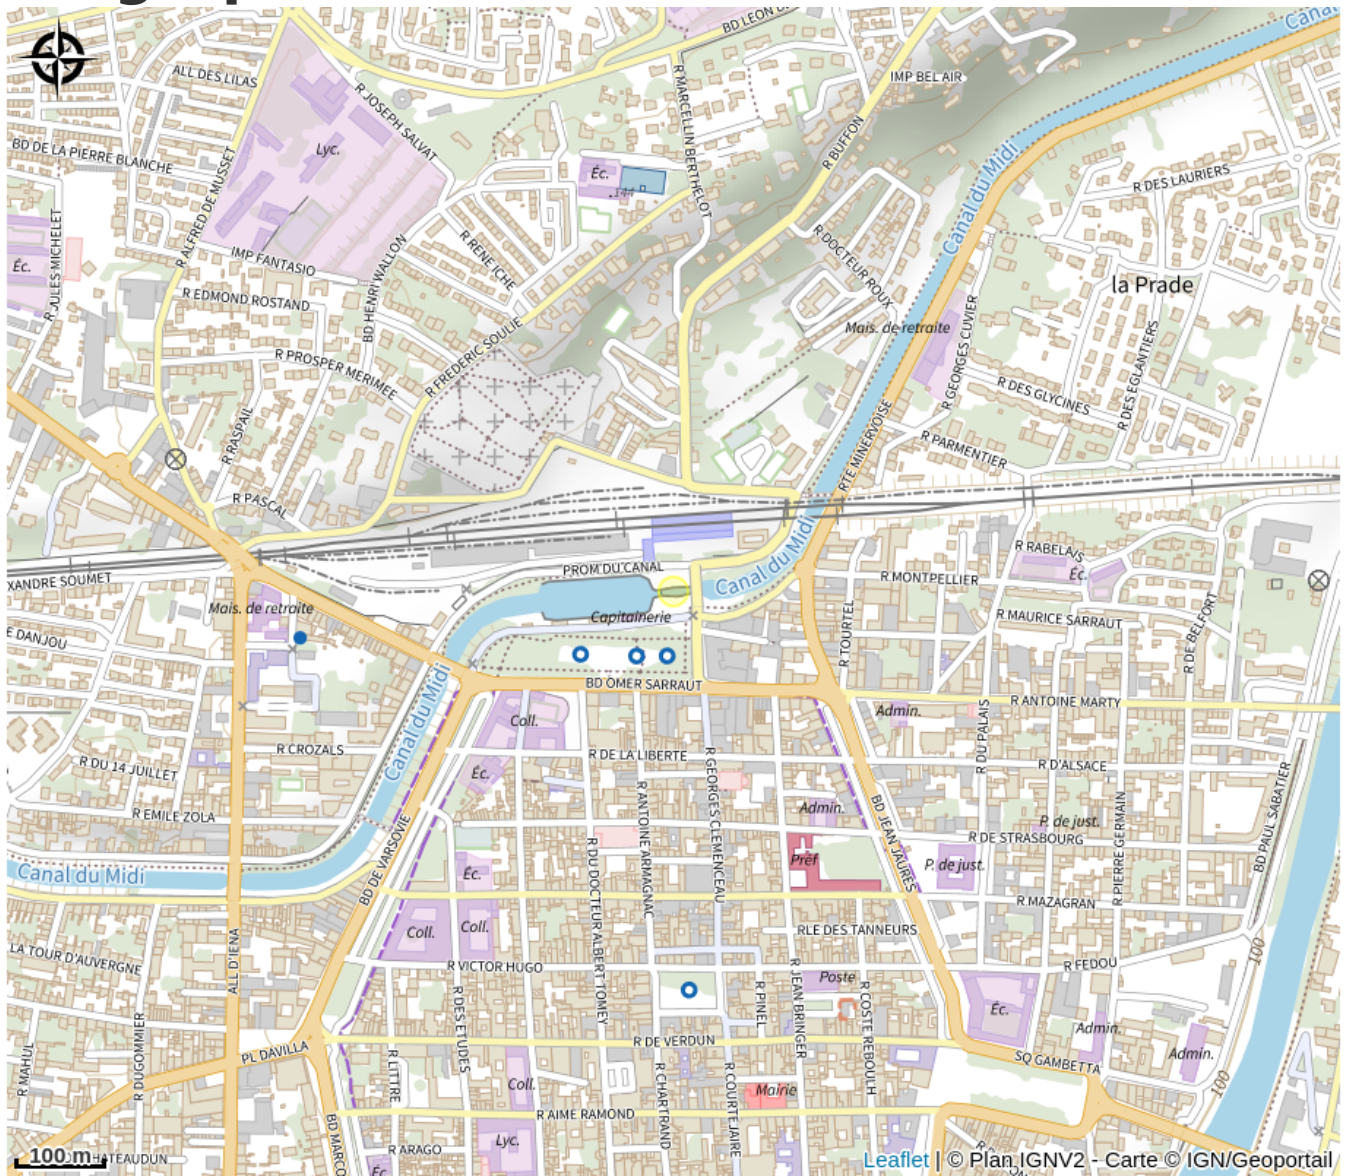

ECLUSE DE CARCASSONNE

Canal du midi

Attribution : 2021-CHENIER_CANAL_IMG_8504_JR_2400px_JULIEN ROCHE (© Julien Roche - Ville de Carcassonne)

Useful information

Category : Attractions

Type : Cultural attractions

Description

The Carcassonne lock is a single lock on the Canal du Midi located in the town of Carcassonne. It is 106 km from Toulouse. A marina has been built opposite the SNCF station.

Geographical location