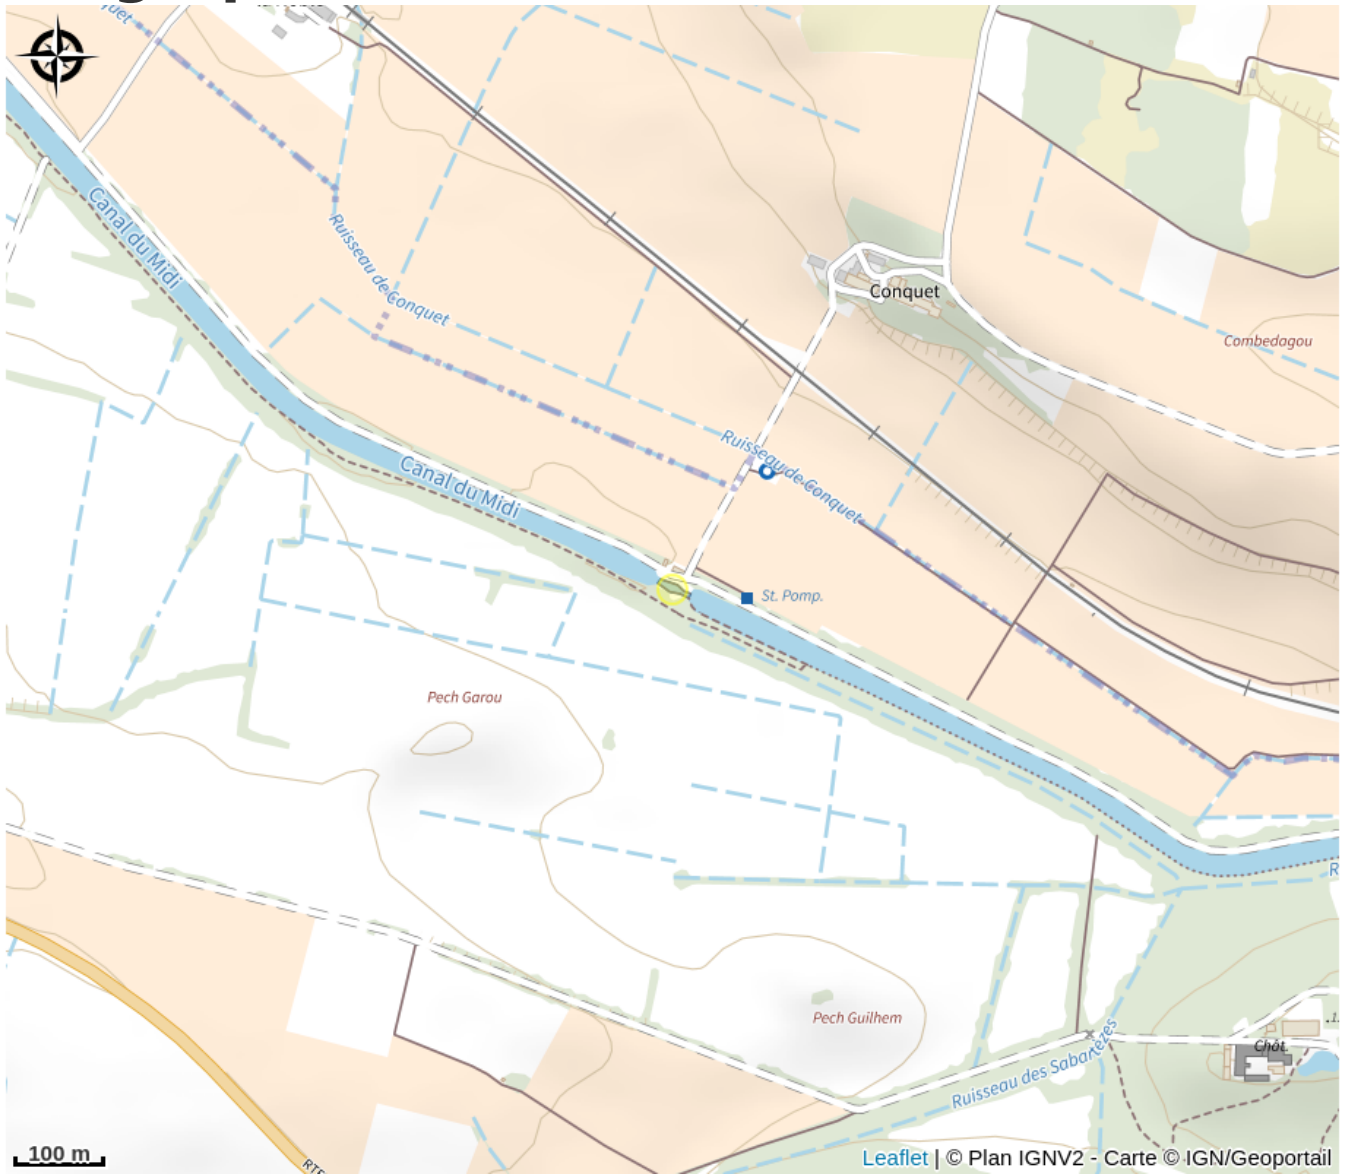

ECLUSE DE LADOUCE

Canal du midi

Attribution : canal du midi carcassonne (OTC GRAND CARCASSONNE)

Useful information

Category : Attractions

Type : Cultural attractions

Description

The Ladouce lock is a single lock on the Canal du Midi located in the town of Carcassonne. It is 99.9 km from Toulouse, 5.1 km from the lock of Carcassonne and 1.6 km from the Epanchoir de Foucaud.

Geographical location

All useful information

Contact

Adresse :

11000 CARCASSONNE