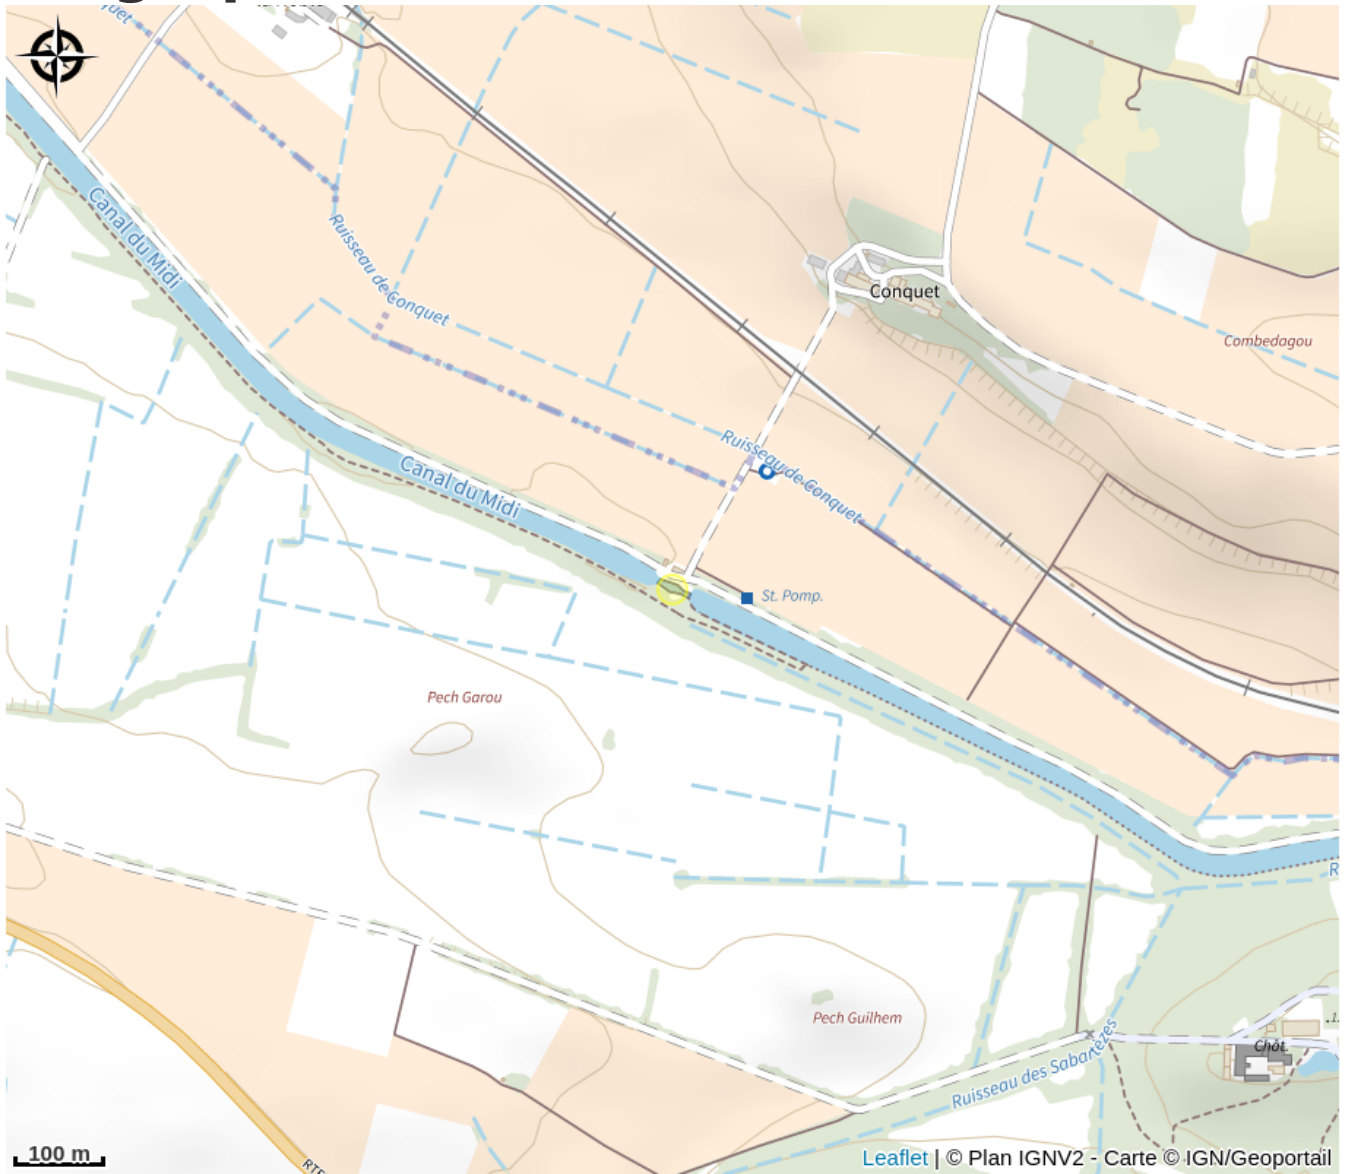

# ECLUSE DE LADOUCE

Canal du midi

Attribution : canal du midi carcassonne (OTC GRAND CARCASSONNE)

## Useful information

Category : Attractions

Type : Cultural attractions

# Description

The Ladouce lock is a single lock on the Canal du Midi located in the town of Carcassonne. It is 99.9 km from Toulouse, 5.1 km from the lock of Carcassonne and 1.6 km from the Epanchoir de Foucaud.

# Geographical location