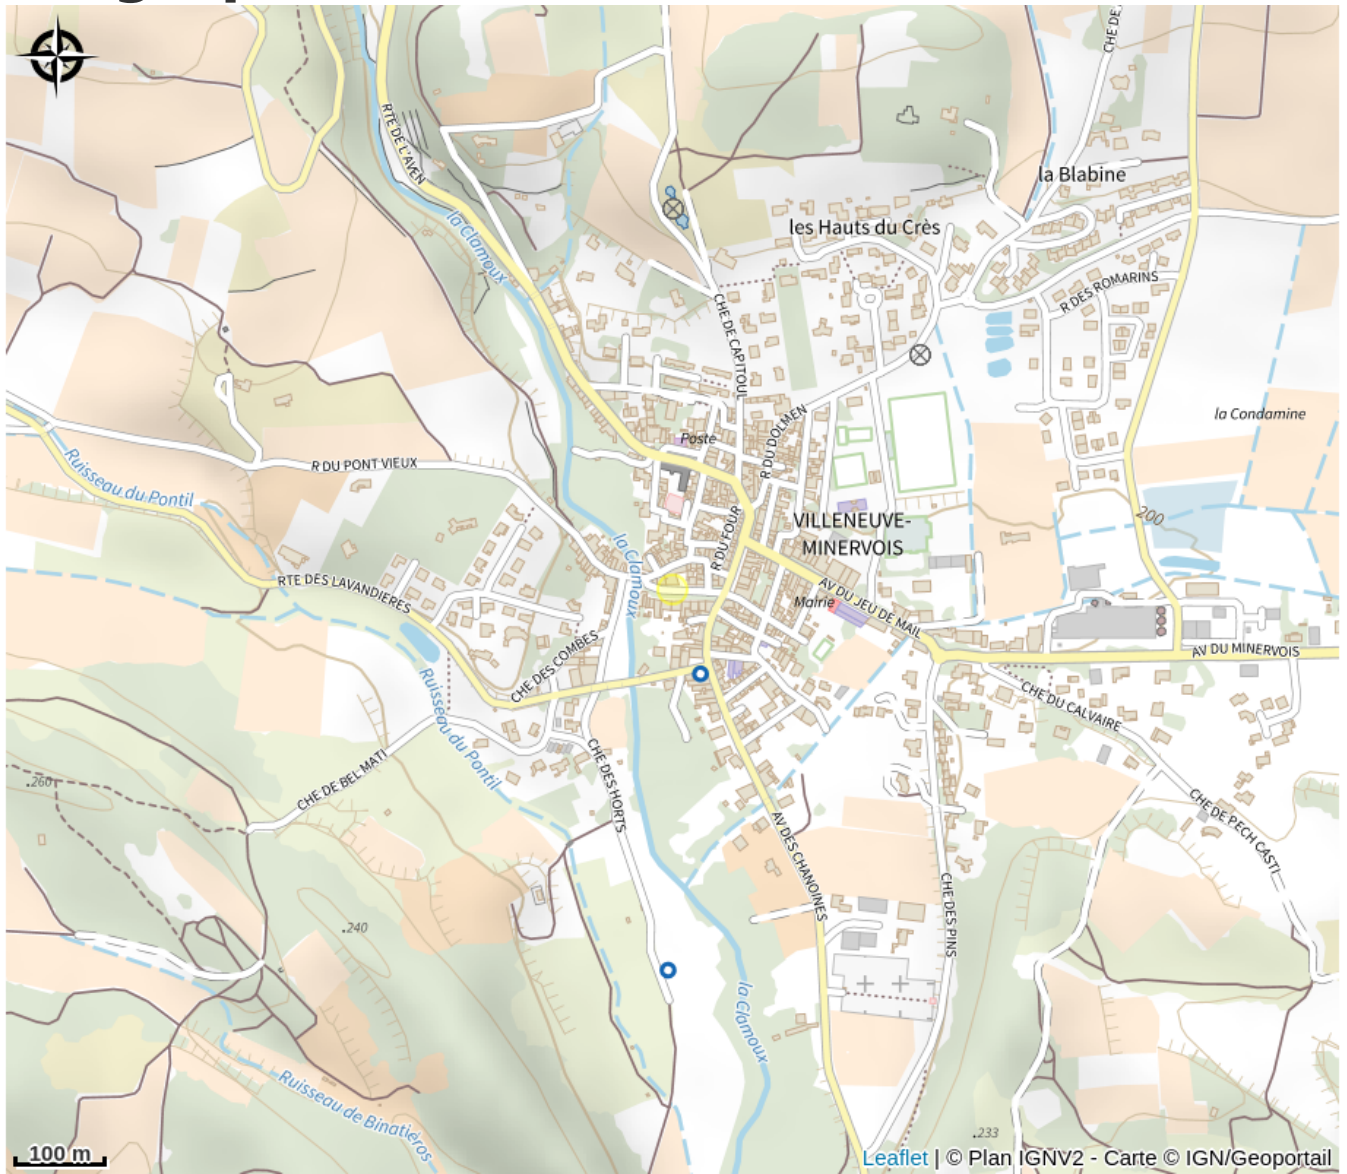

# LA TABLE DU PAREUR

Cabardès

Attribution : LA TABLE DU PAREUR-4

# Description

Located in a restaured wine cellar, in an annex of a beautifull 300 years old mansion (B&B), La table du pareur keeps its secular character between stone, sleet and wood. The chef offers a traditional cuisine The restaurant can welcome up to 40 people

# Geographical location