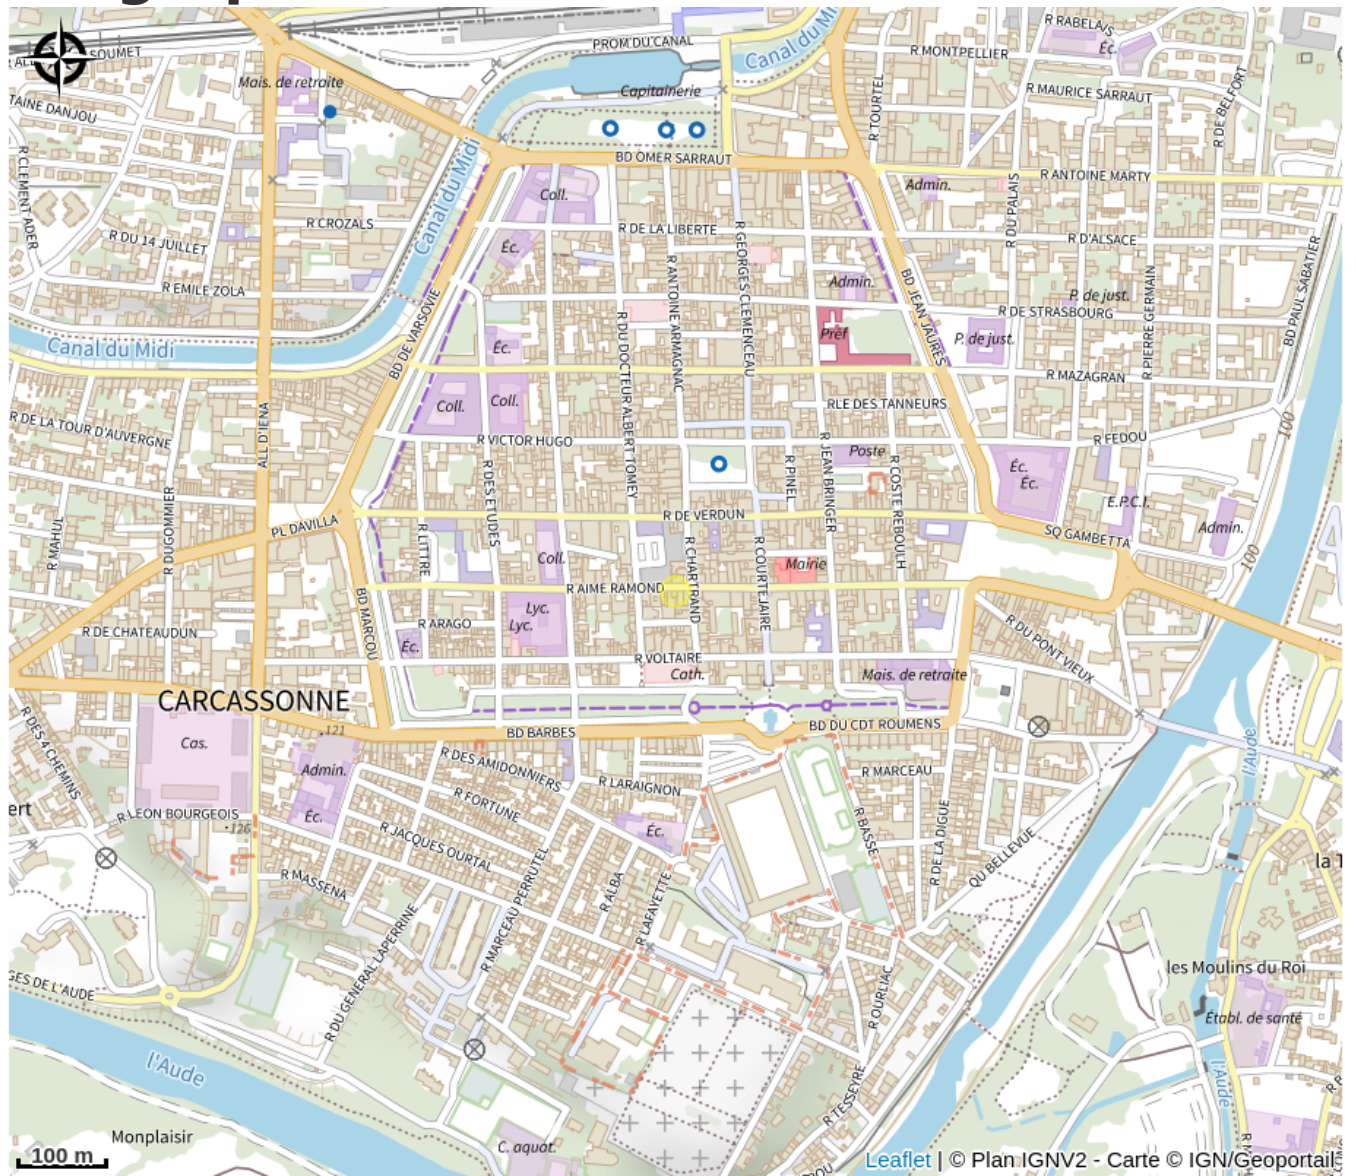

# LA TABLE DE LA BASTIDE

Canal du midi

Attribution : LA TABLE DE LA BASTIDE (1) (Facebook - La Table de la Bastide)

## Useful information

Category : Restaurants

# Description

Restaurant located in the city center opposite the Halles Prosper Montagné with two rooms including a vaulted stone cellar. French, European and modern cuisine made with fresh products.

# Geographical location