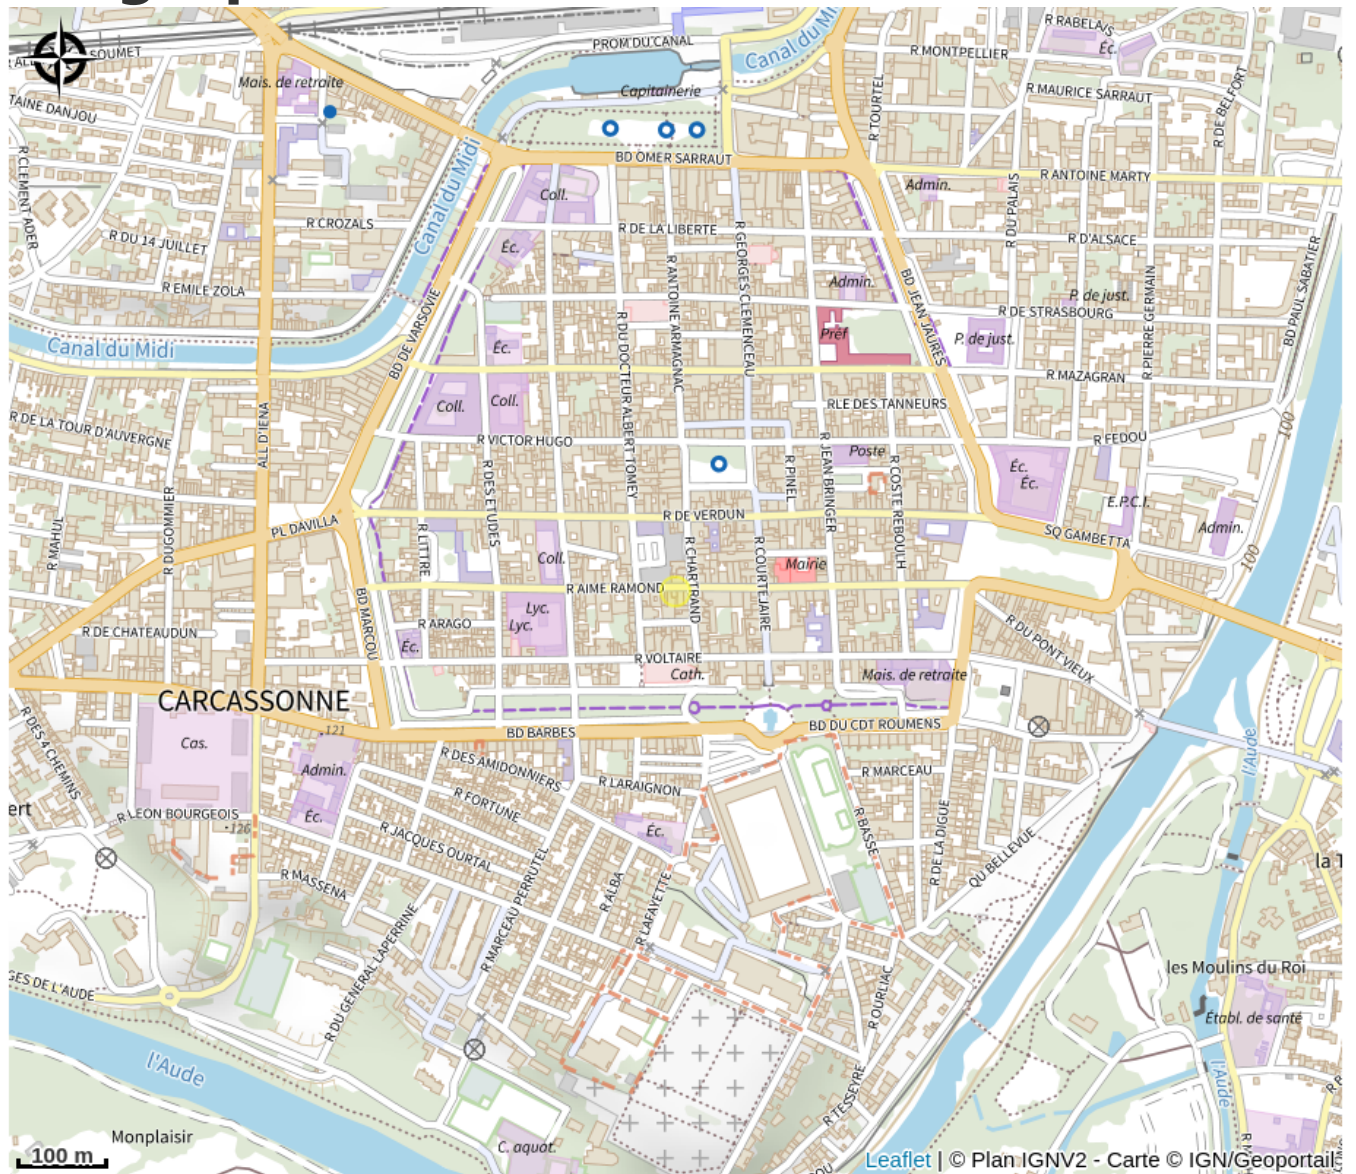

LA TABLE DE LA BASTIDE

Canal du midi

Attribution : LA TABLE DE LA BASTIDE (1) (Facebook - La Table de la Bastide)

Useful information

Category : Restaurants

Description

Restaurant located in the city center opposite the Halles Prosper Montagné with two rooms including a vaulted stone cellar. French, European and modern cuisine made with fresh products.

Geographical location

All useful information

Contact

Téléphone fixe :

+33 4 30 34 51 99

Téléphone portable :

+33 6 01 40 63 86

Page Facebook :