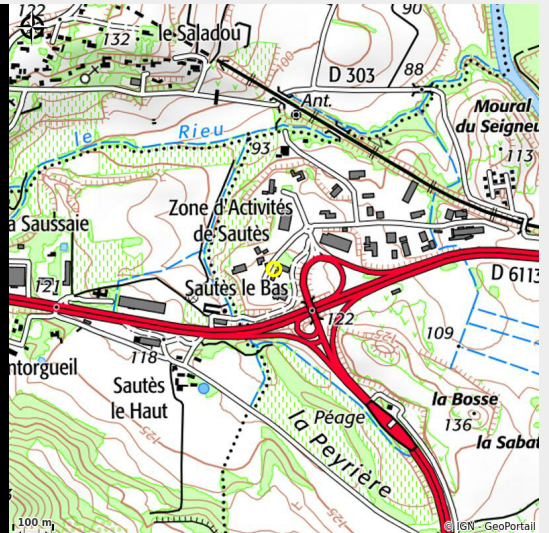

LA GENTILHOMMIERE

Carcassonnais

Useful information

Category : Restaurants

Description

La Gentilhommière is located between Carcassonne and Trèbes in a superb position between the medieval city and the Canal du Midi. Open weekends only by reservation.