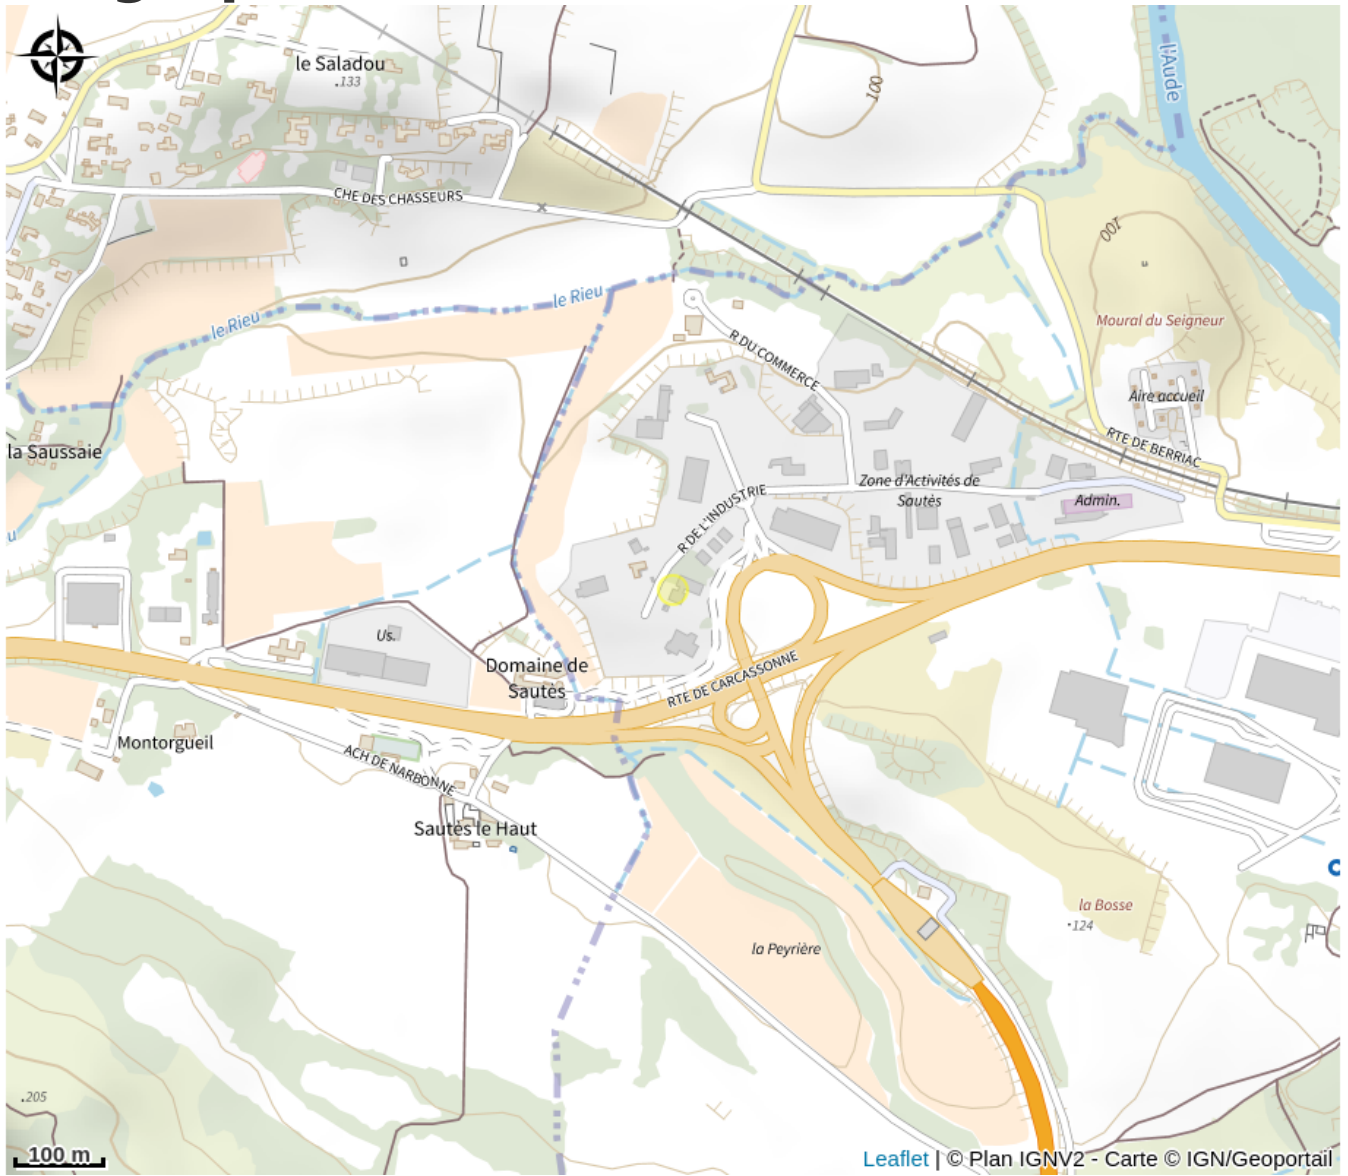

# BEL HOTEL LA GENTILHOMMIÈRE

Carcassonnais

# Description

The Gentilhommière is located between Carcassonne and Trèbes in a great location by the Carcassonne Est motorway exit, just 3 minutes from the famous medieval citadel. Rooms are soundproofed and air-conditioned, and there is a private pool and enclosed parking. Enjoy a peaceful, friendly break.

# Geographical location