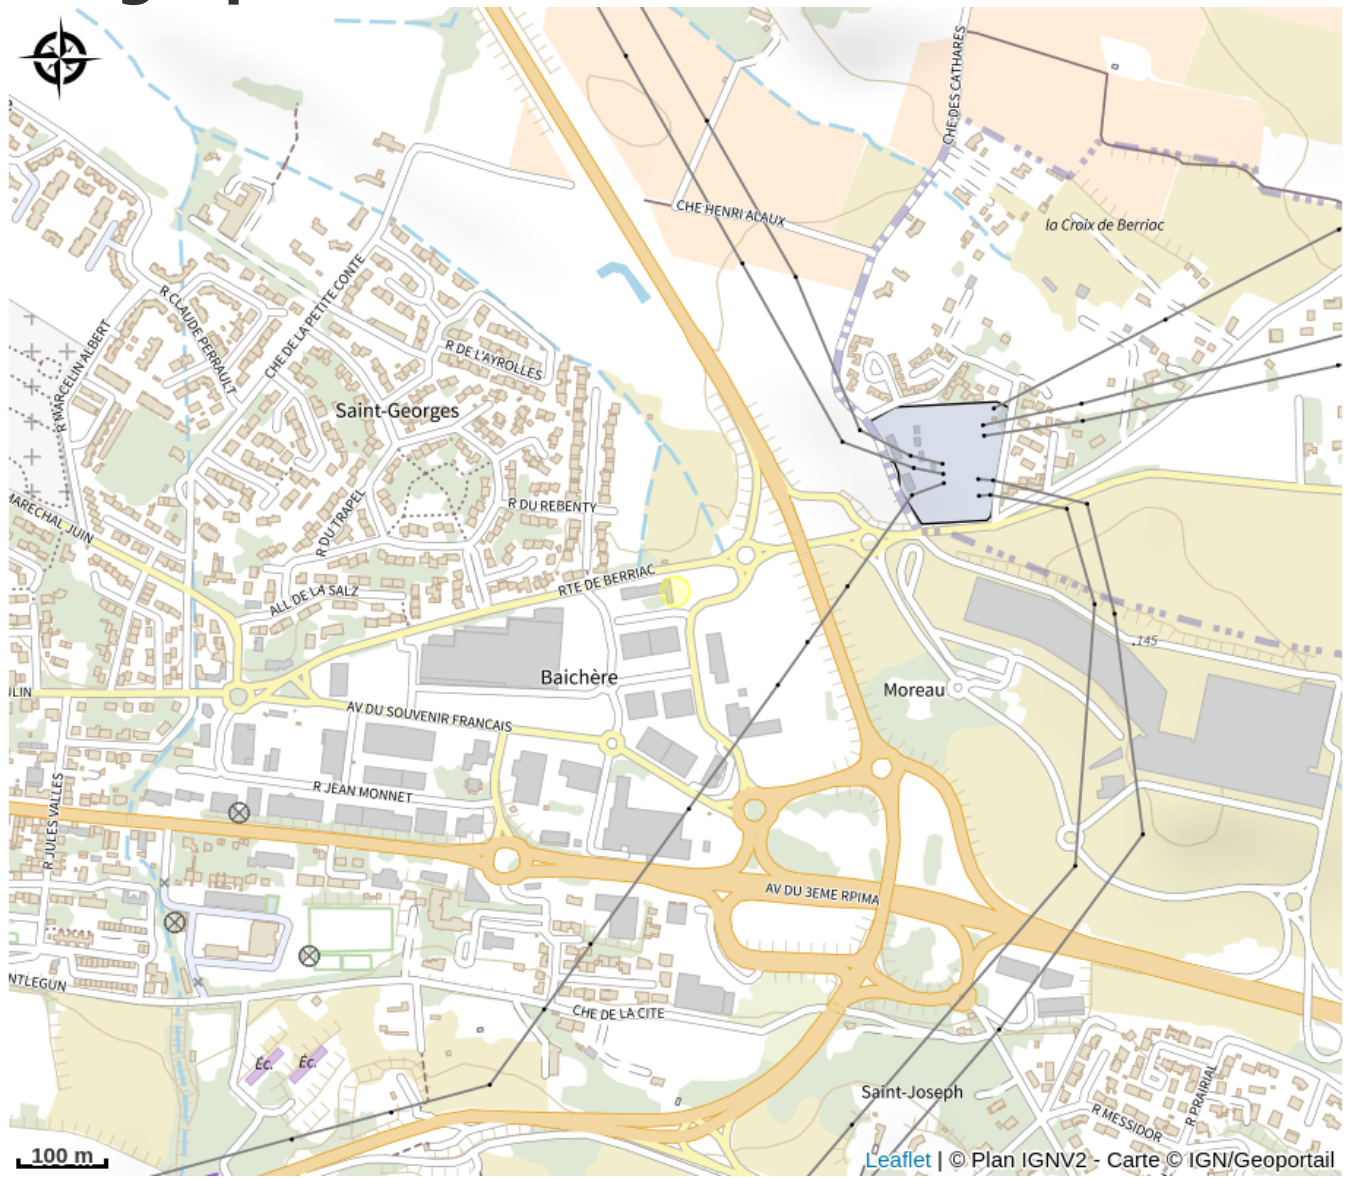

# HÔTEL IBIS CARCASSONNE EST LA CITÉ

Canal du midi

*Hôtel convivial situé à 1,5 km de la Cité Médiévale et à 2,5 km du centre ville de Carcassonne, doté d'un restaurant familial, d'une terrasse arborée et d'un parking privé gratuit et clos.*

# Description

Fully air-conditioned hotel-restaurant in a great location in a peaceful area at the foot of the medieval citadel. Located just 5 minutes from the town centre and from the "Carcassonne Est" motorway exit, the railway station, airport and main attractions. 60 single/double rooms including some connecting rooms and some with children's beds / cots and handicapped access. Some rooms smoking, others non-smoking.

# Geographical location