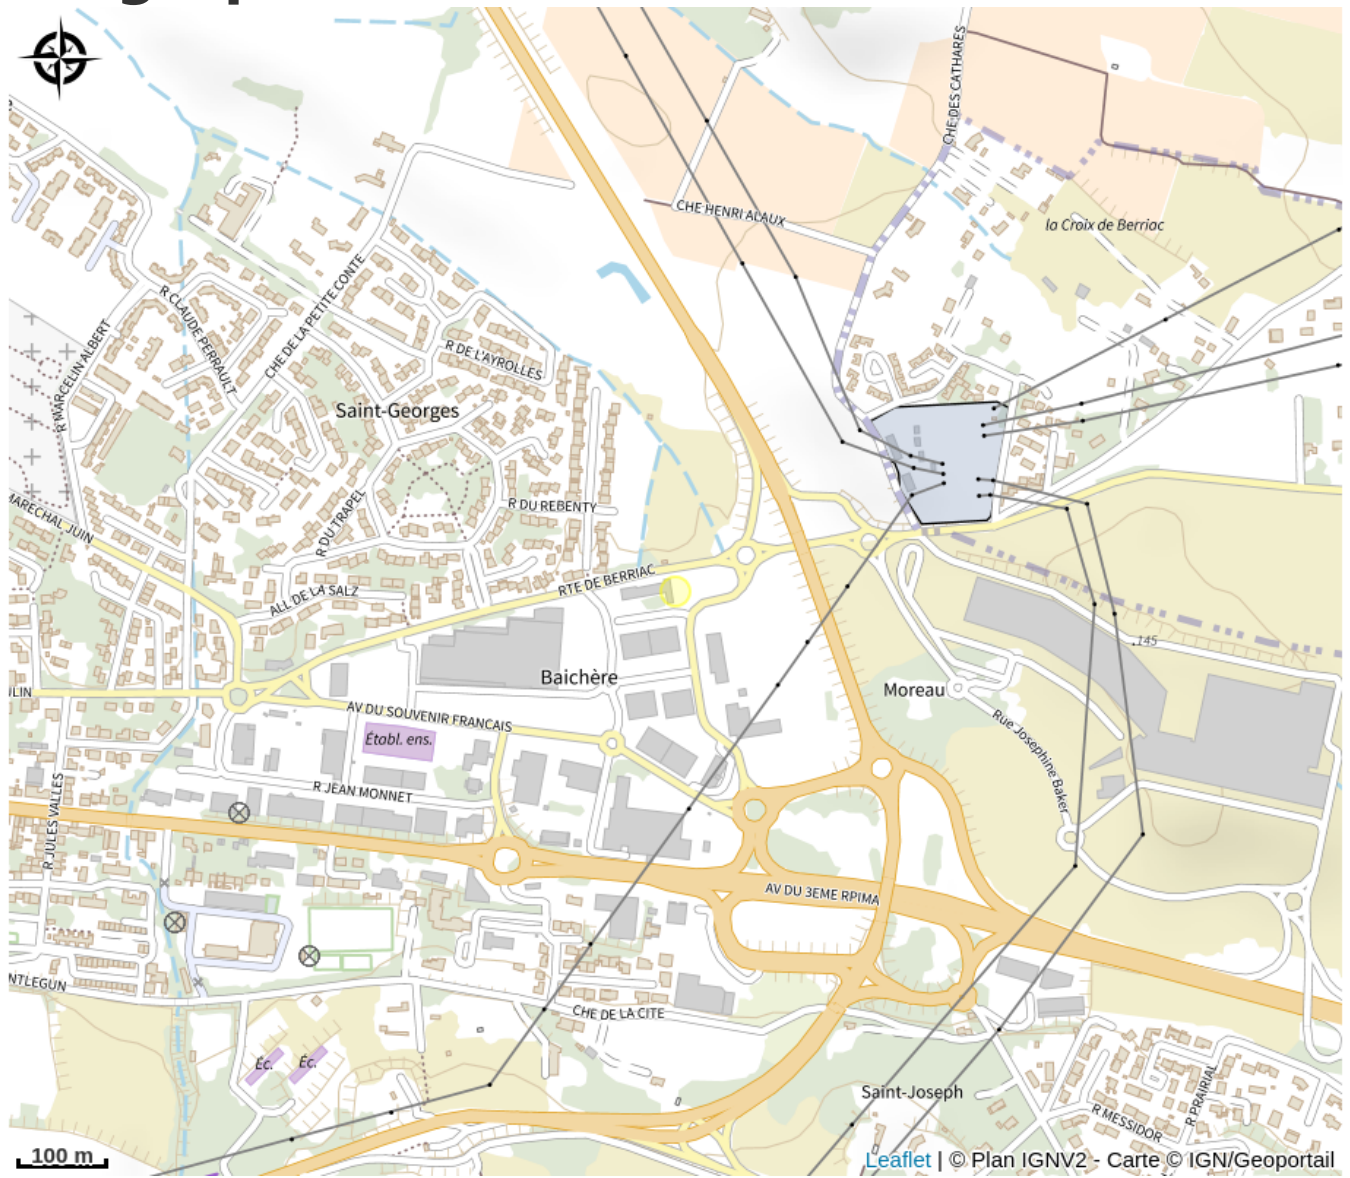

Geographical location