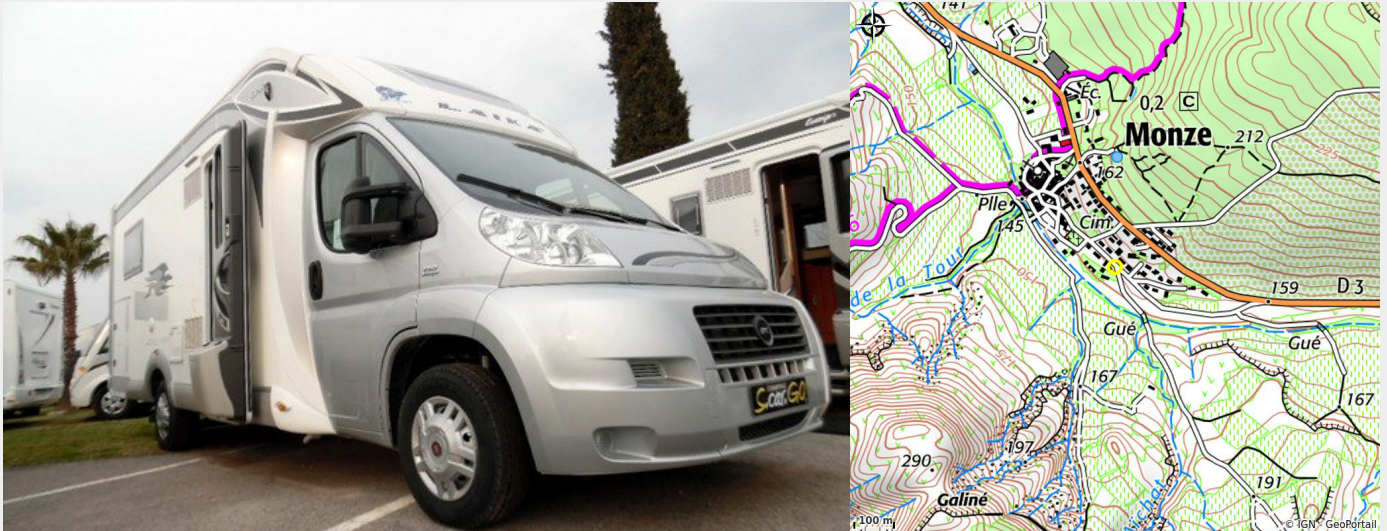

AIRE DE STATIONNEMENT POUR CAMPING-CARS

Alaric

Attribution : AIRE CCAR (d)

Useful information

Category : Accommodation

Type : Motorhome stopover

Description

Motorhome stopover in the very heart of the Corbières region with access to the ampelographic trail explaining the village's and vineyard's history. Calm, restful stopover place.