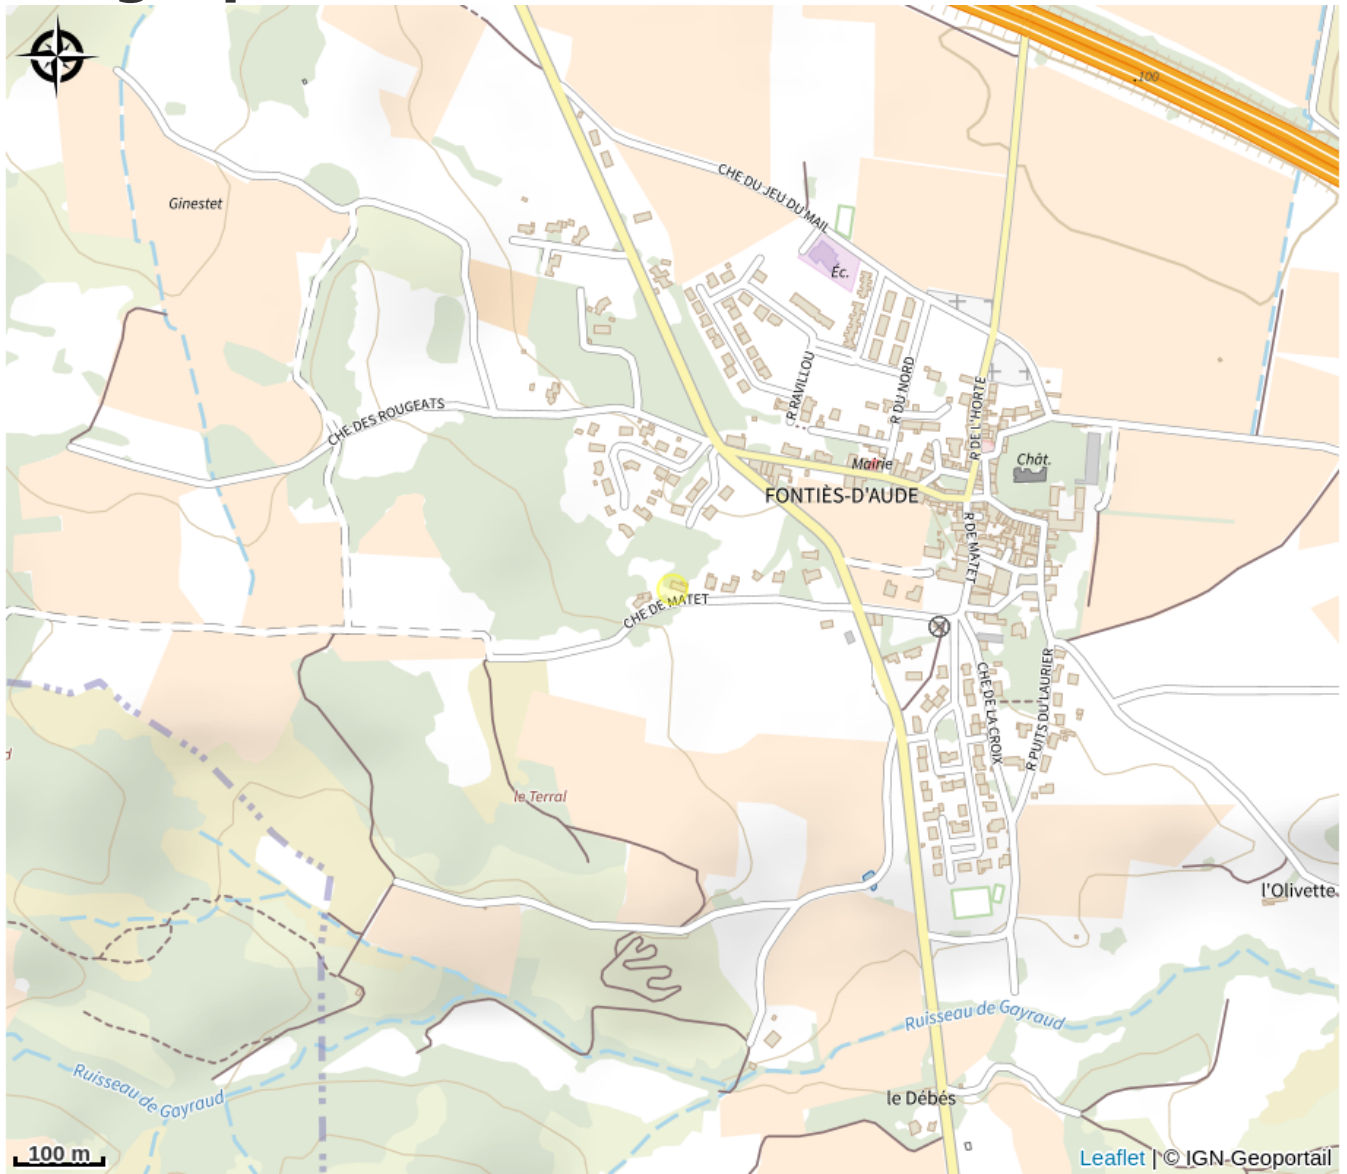

# LE MATET

Alaric

# Description

10 Km from Carcassonne and the outskirts of a village at the gates of the Corbières, on the road to the sites of the Pays Cathare, storey cottage in ground floor of the villa of the owners with well independent parking and not enclosed landscaped space access. You have a terrace of 40 m<sup>2</sup> with pergola and a large barbecue wood. Since the lodging of the walks will take you to Lake Cavayère where bathing is monitored.

# Geographical location