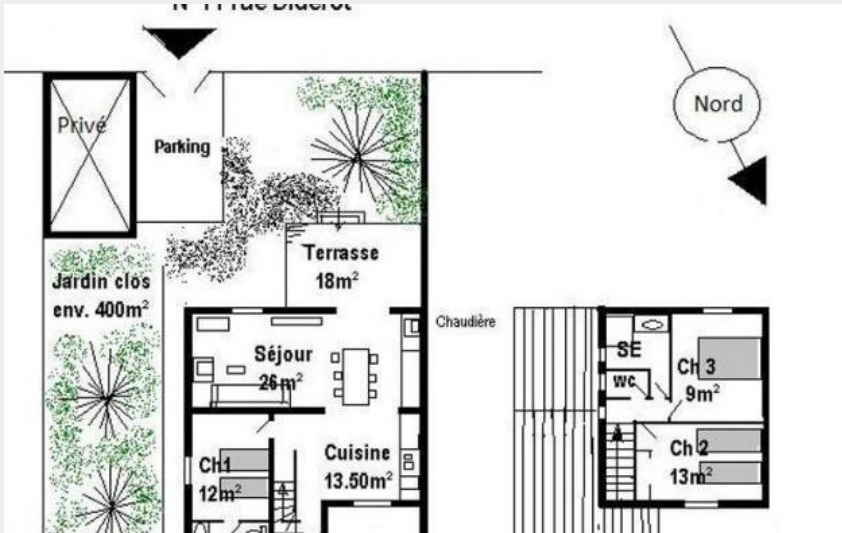

LE JARDIN OMBRAGE

Minervois

Useful information

Category : Accommodation

Type : Rental Accommodation

Description

This is a two-storey gîte: lounge/kitchen overlooking the verandas, with a television area, a bedroom with twin single beds, en-suite shower-room/toilet. On the first floor: two bedrooms (one double bed and two single beds), shower-room, separate toilet. Cleaning service optional. Dogs accepted as long as they are well housetrained.