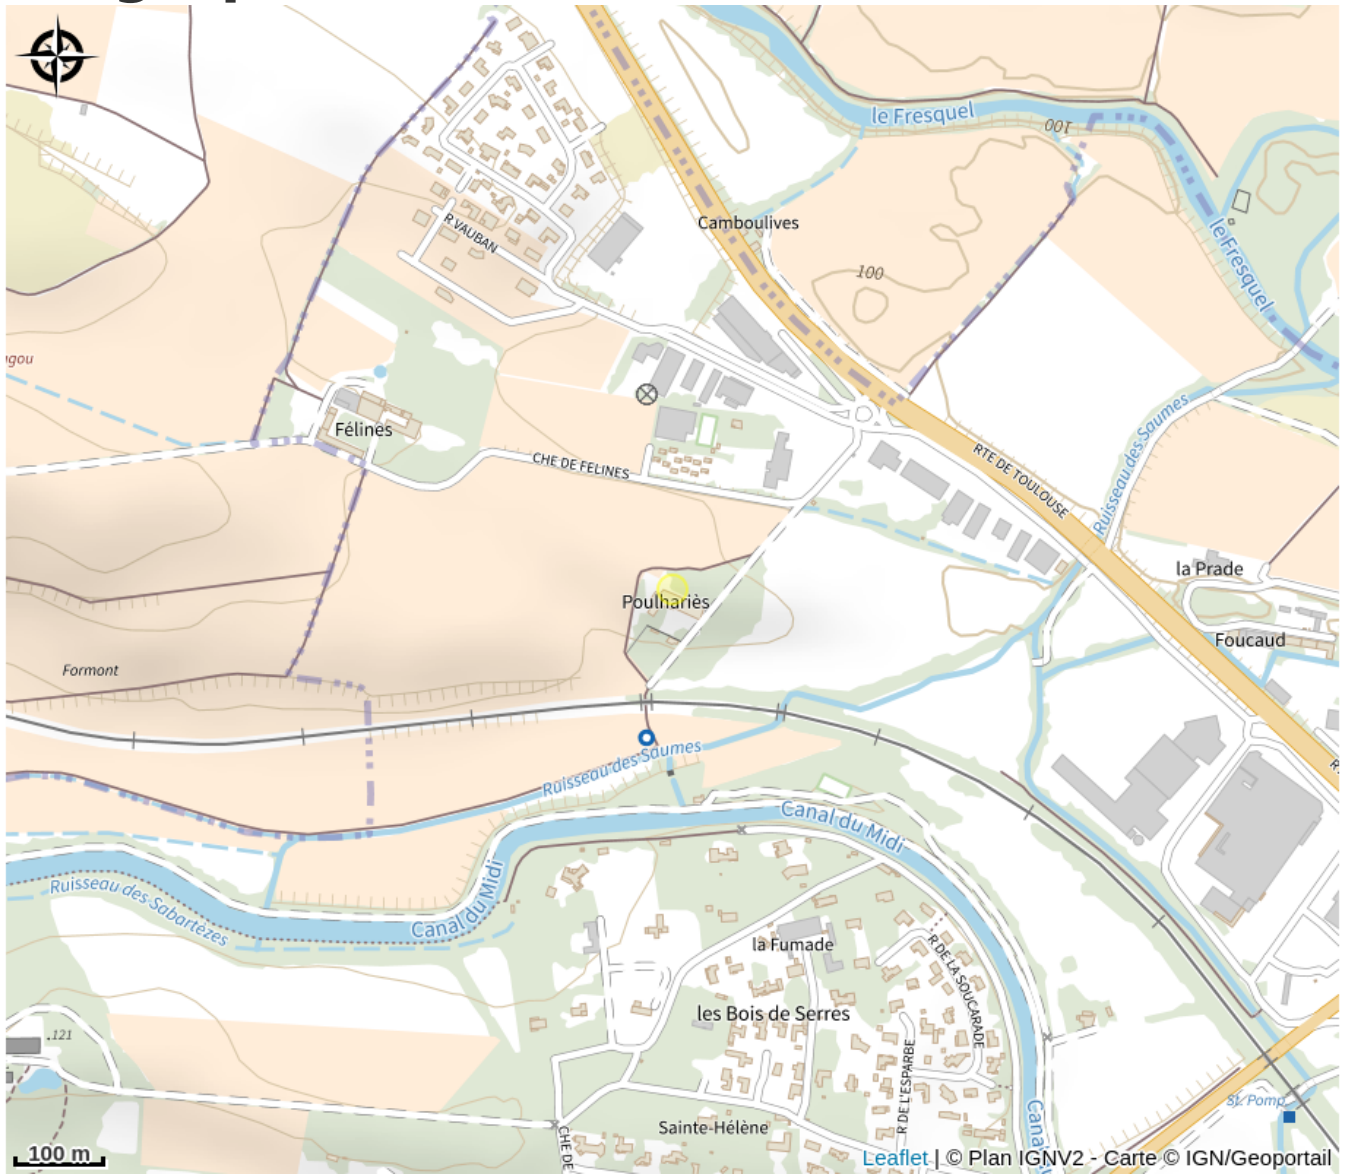

# DOMAINE DE POULHARIES - CARIGNAN

Canal du midi

Attribution : Domaine de Poulharies Carignan (10)

*Set in a vineyard at the top of a hill in the countryside, with views over the Pyrenees and Montagne Noire. Spacious gîtes, fully furnished.*

# Description

Set in a vineyard at the top of a hill in the countryside, with views over the Pyrenees and Montagne Noire. Spacious gîtes, fully furnished.

# Geographical location