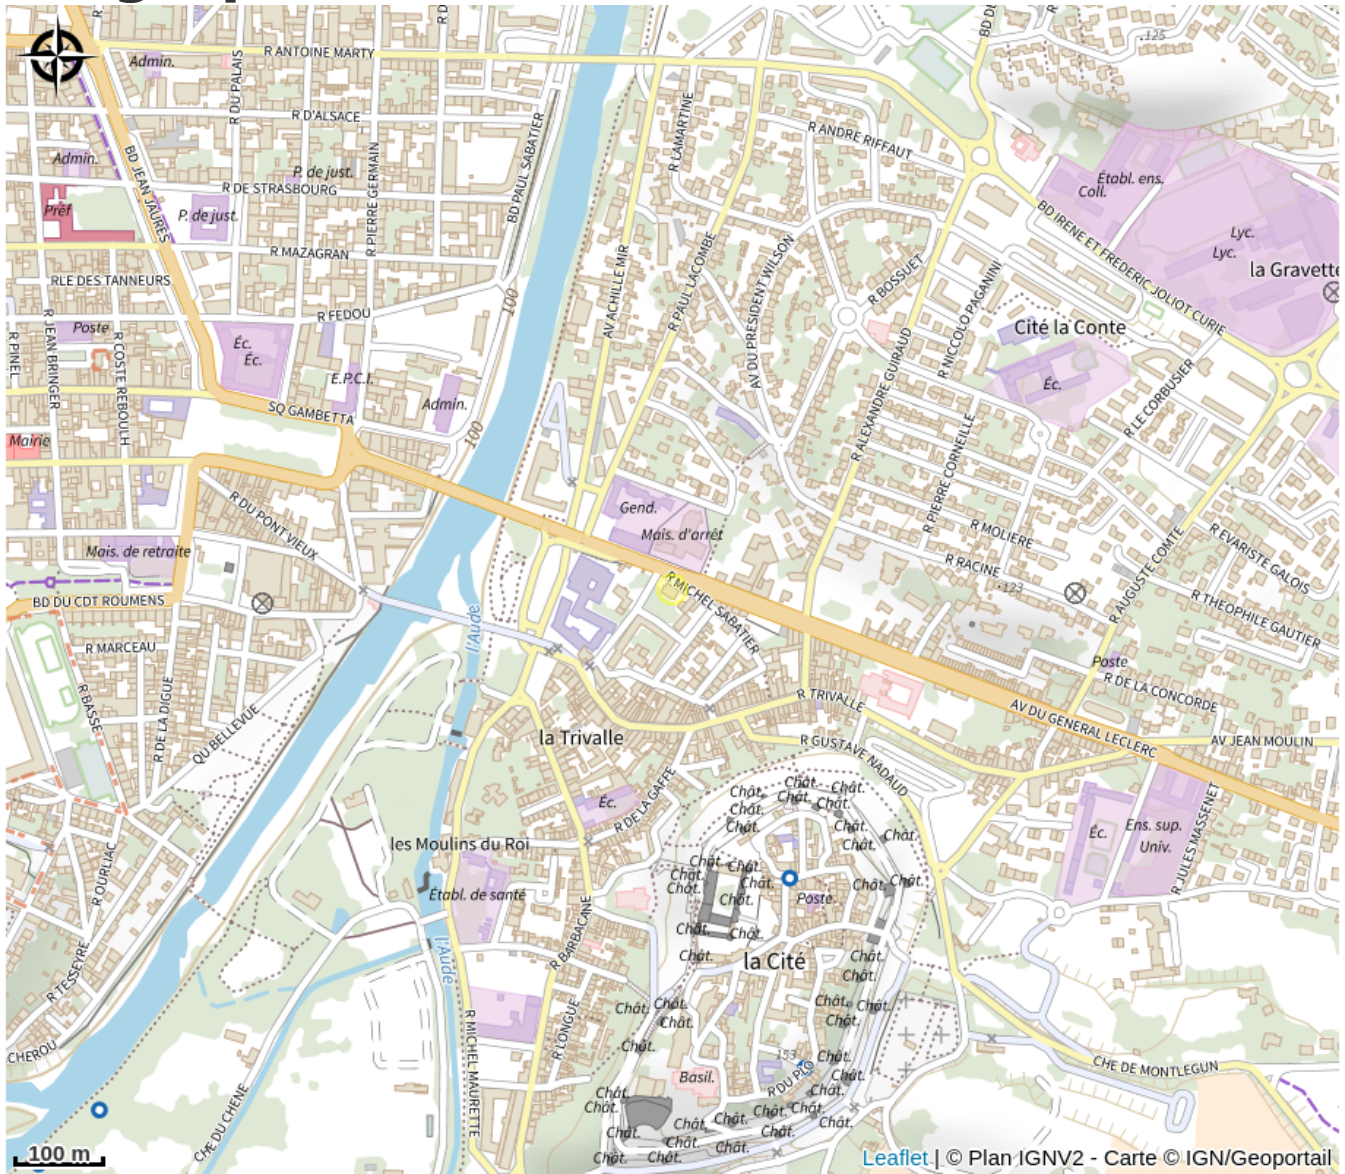

# DEMEURE SAINT LOUIS

Canal du midi

Attribution : 670082\_demeure-saint-louis\_chambre-hotes\_carcassonne

*Located at the foot of the Medieval City,  
very near the town centre.*

# Geographical location